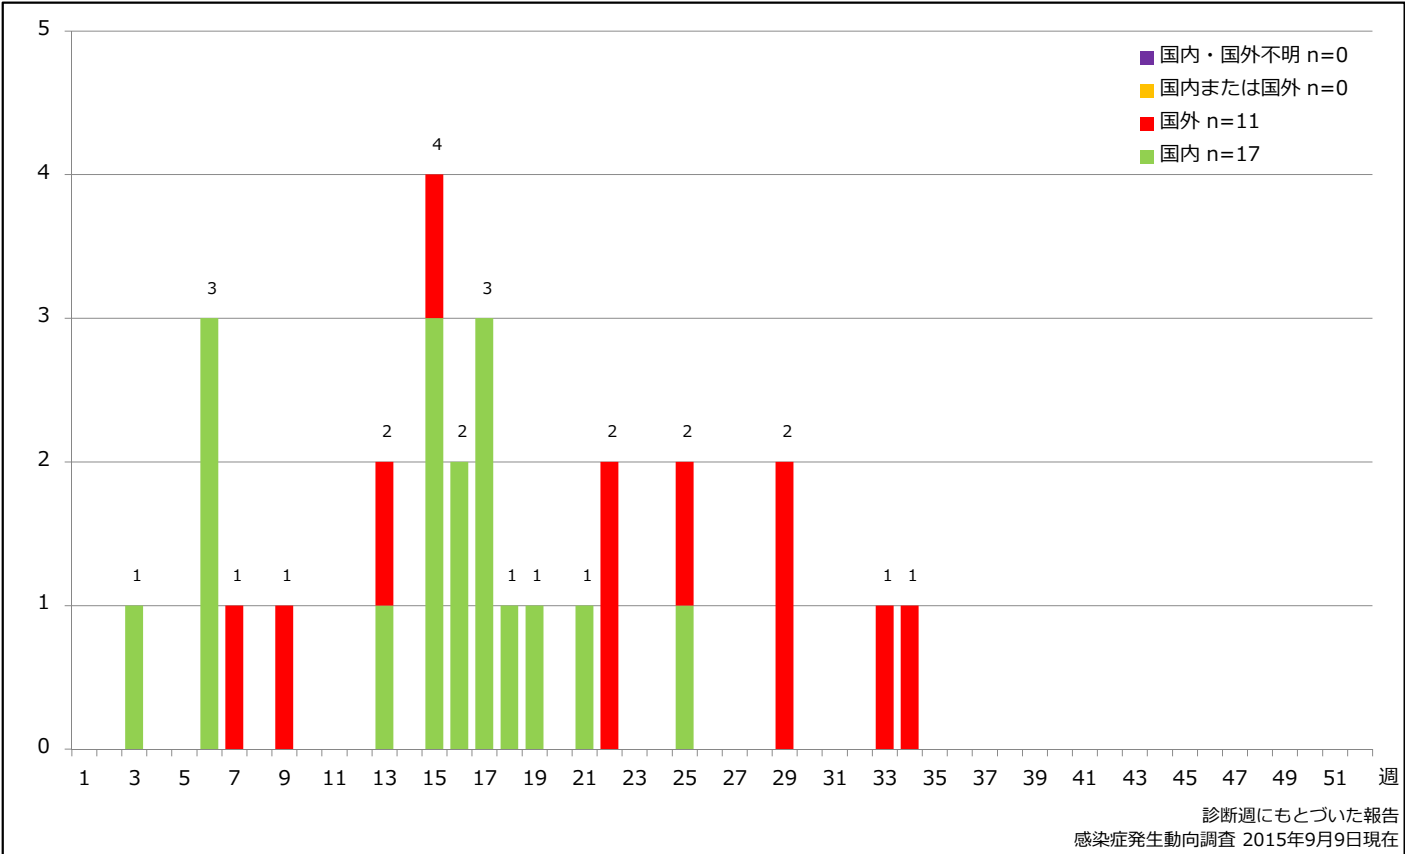

8. 週別推定感染地域(国内・外)別麻疹報告数 2015年 第1~36週 (n=28)

Weekly measles cases by acquired region, week 1-36, 2015 (based on diagnosed week as of September 9, 2015)

■ Domestic ■ Imported ■ Unspecified ■ Unknown