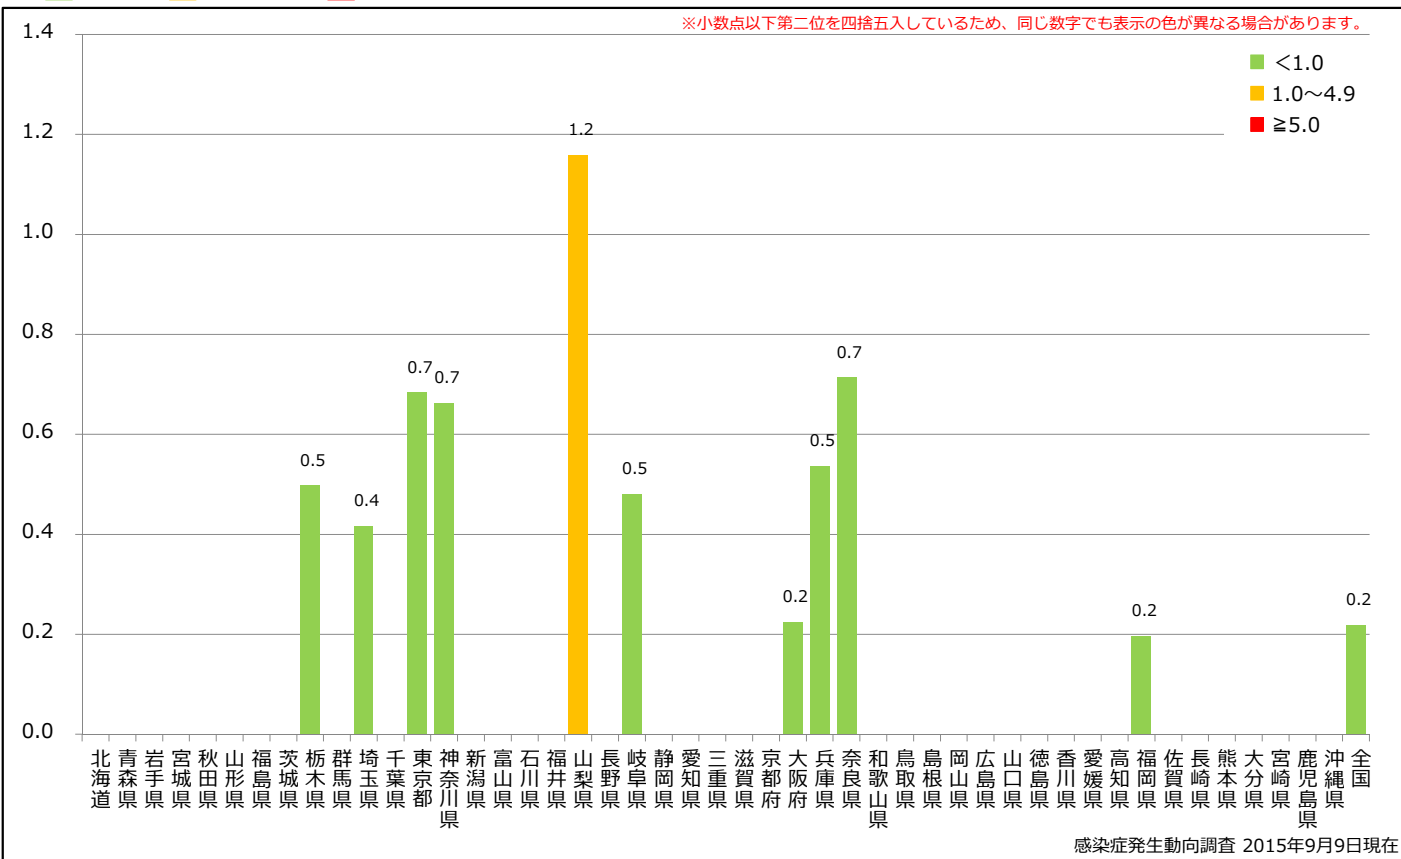

9. 都道府県別人口百万人あたり麻疹報告数 2015年 第1~36週 (n=28)

Reported measles cases per 1 million population by prefecture, week 1-36, 2015 (as of September 9, 2015)

■ <1.0 ■ 1.0~4.9 ■ ≥5.0