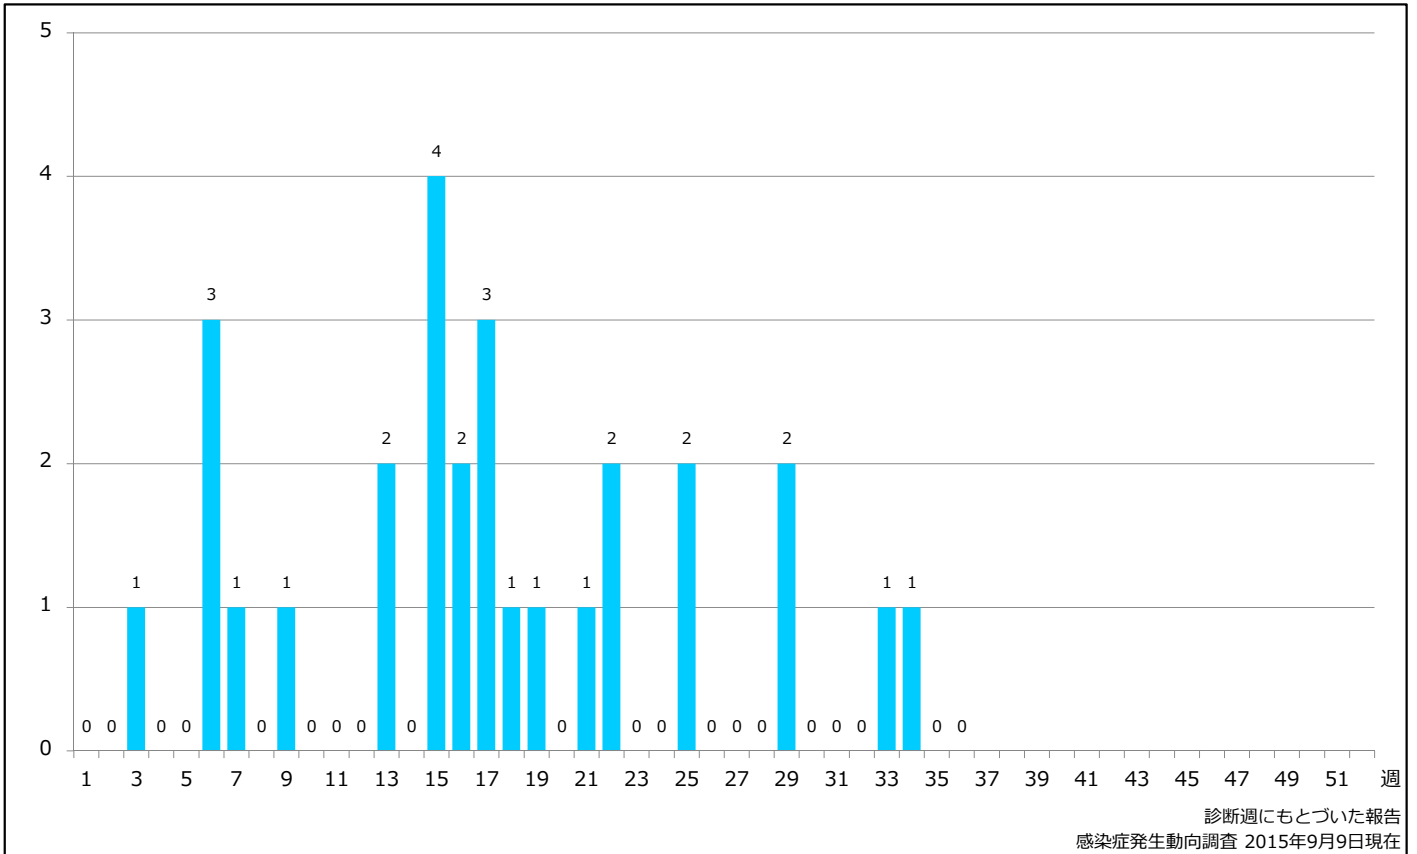

1. 麻疹累積報告数の推移 2009~2015年 (第1~36週)

Cumulative measles cases by week, 2009-2015 (week 1-36) (based on diagnosed week as of September 9, 2015)

2. 週別麻疹報告数 2015年 第1~36週 (n=28)

Weekly measles cases, week 1-36, 2015 (based on diagnosed week as of September 9, 2015)

3. 都道府県別病型別麻疹報告数 2015年 第36週 (n=0)

Reported measles cases by prefecture and methods of diagnosis in week 36, 2015 (as of September 9, 2015)

■ Clinically diagnosed ■ Laboratory diagnosed ■ Modified measles, Laboratory diagnosed