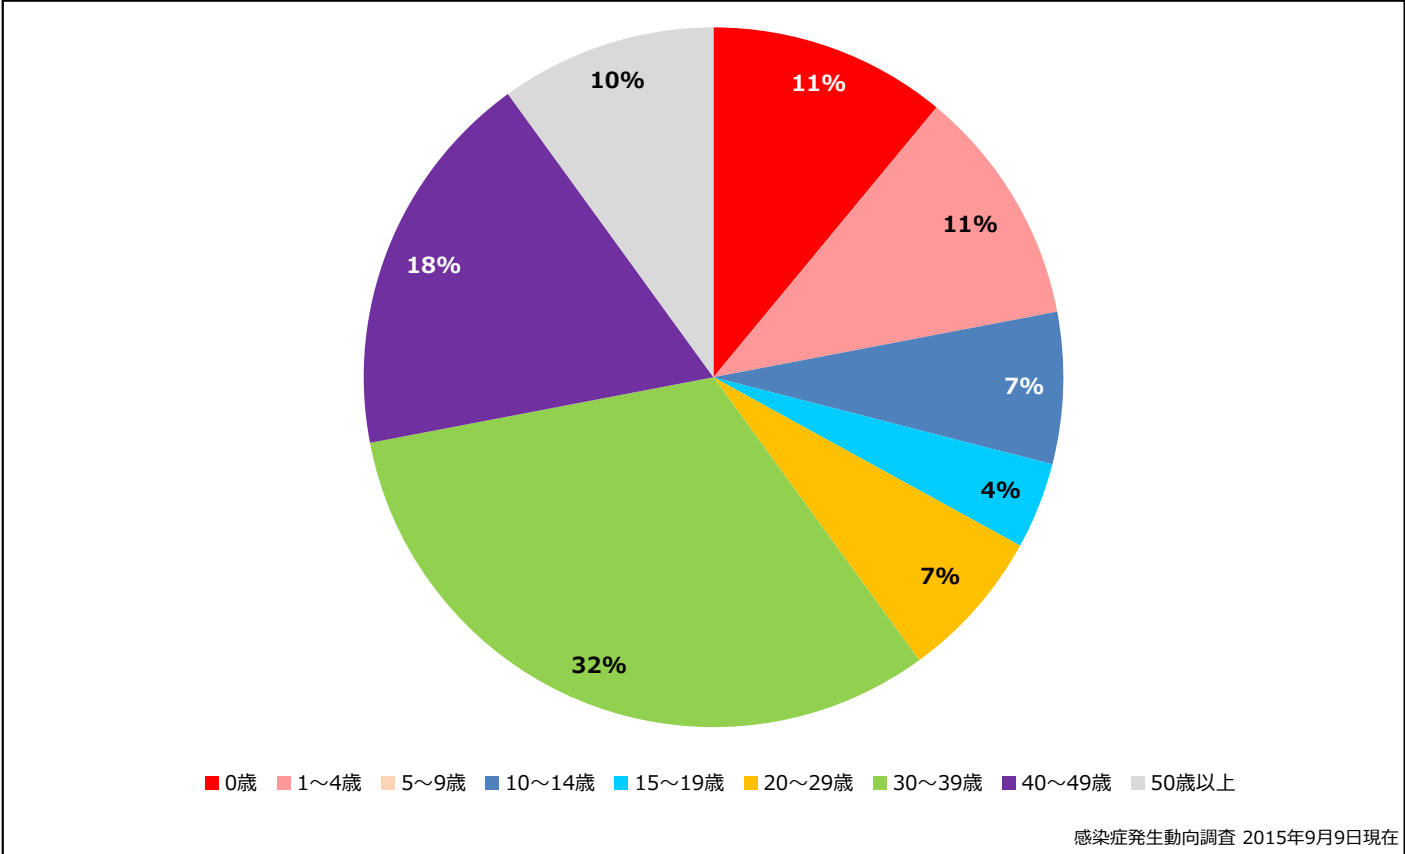

5. 都道府県別接種歴別麻疹累積報告数 2015年 第1~36週 (n=28)

Cumulative measles cases by prefecture and vaccinated status, week 1-36, 2015 (as of September 9, 2015)

None MCV1 MCV2 Unknown

6. 年齢群別接種歴別麻疹累積報告数 2015年 第1~36週 (n=28)

Cumulative measles cases by age and vaccinated status, week 1-36, 2015 (as of September 9, 2015)

None MCV1 MCV2 Unknown

7. 年齢群別麻疹累積報告数割合 2015年 第1~36週 (n=28)

Percentage of cumulative measles cases by age group, week 1-36, 2015 (as of September 9, 2015)