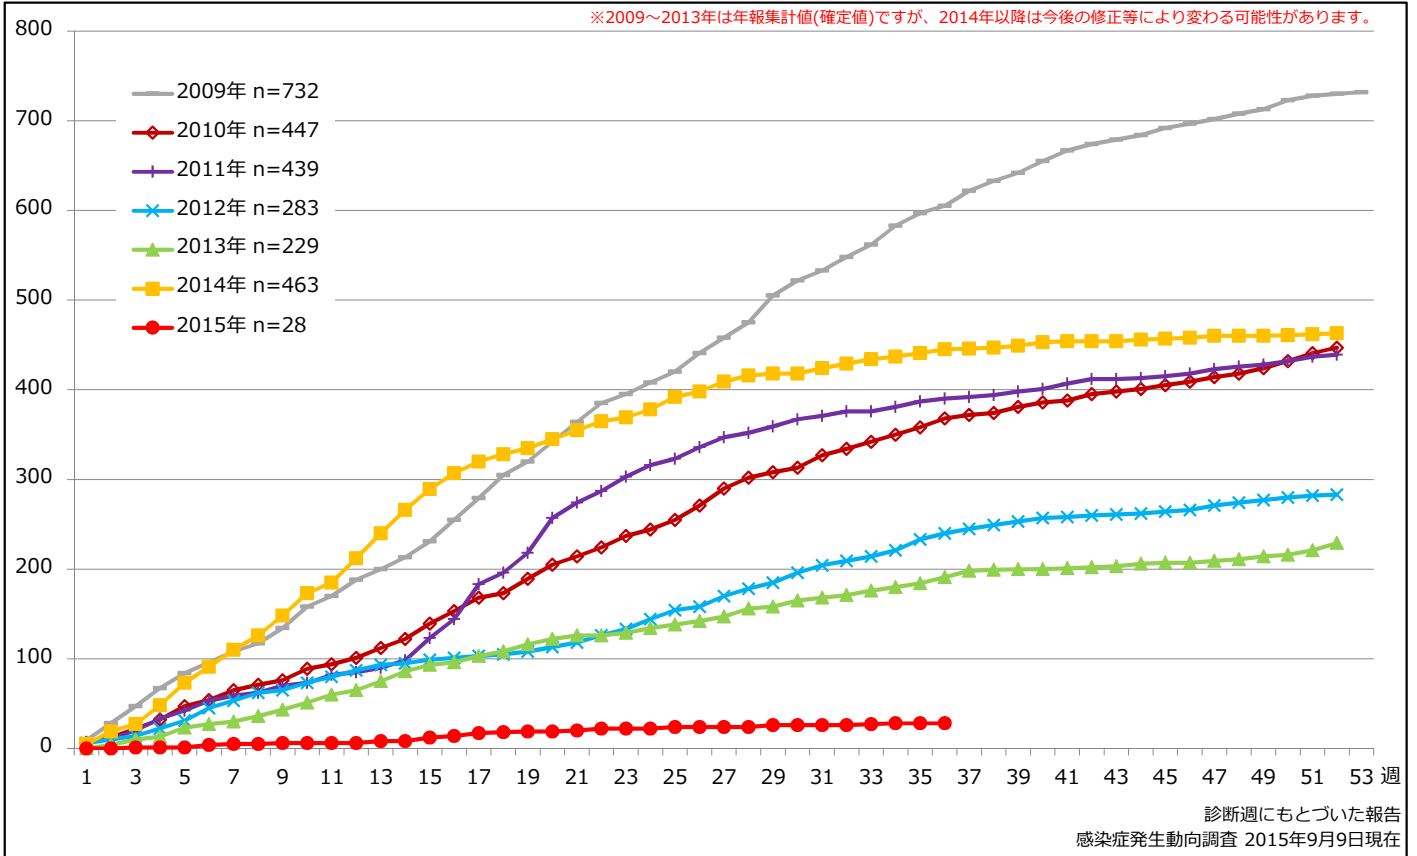

1. 麻疹累積報告数の推移 2009~2015年 (第1~36週)

Cumulative measles cases by week, 2009-2015 (week 1-36) (based on diagnosed week as of September 9, 2015)

2. 週別麻疹報告数 2015年 第1~36週 (n=28)

Weekly measles cases, week 1-36, 2015 (based on diagnosed week as of September 9, 2015)

3. 都道府県別病型別麻疹報告数 2015年 第36週 (n=0)

Reported measles cases by prefecture and methods of diagnosis in week 36, 2015 (as of September 9, 2015)

■ Clinically diagnosed ■ Laboratory diagnosed ■ Modified measles, Laboratory diagnosed

4. 都道府県別病型別麻疹累積報告数 2015年 第1~36週 (n=28)

Cumulative measles cases by prefecture and methods of diagnosis, week 1-36, 2015 (as of September 9, 2015)

■ Clinically diagnosed ■ Laboratory diagnosed ■ Modified measles, Laboratory diagnosed