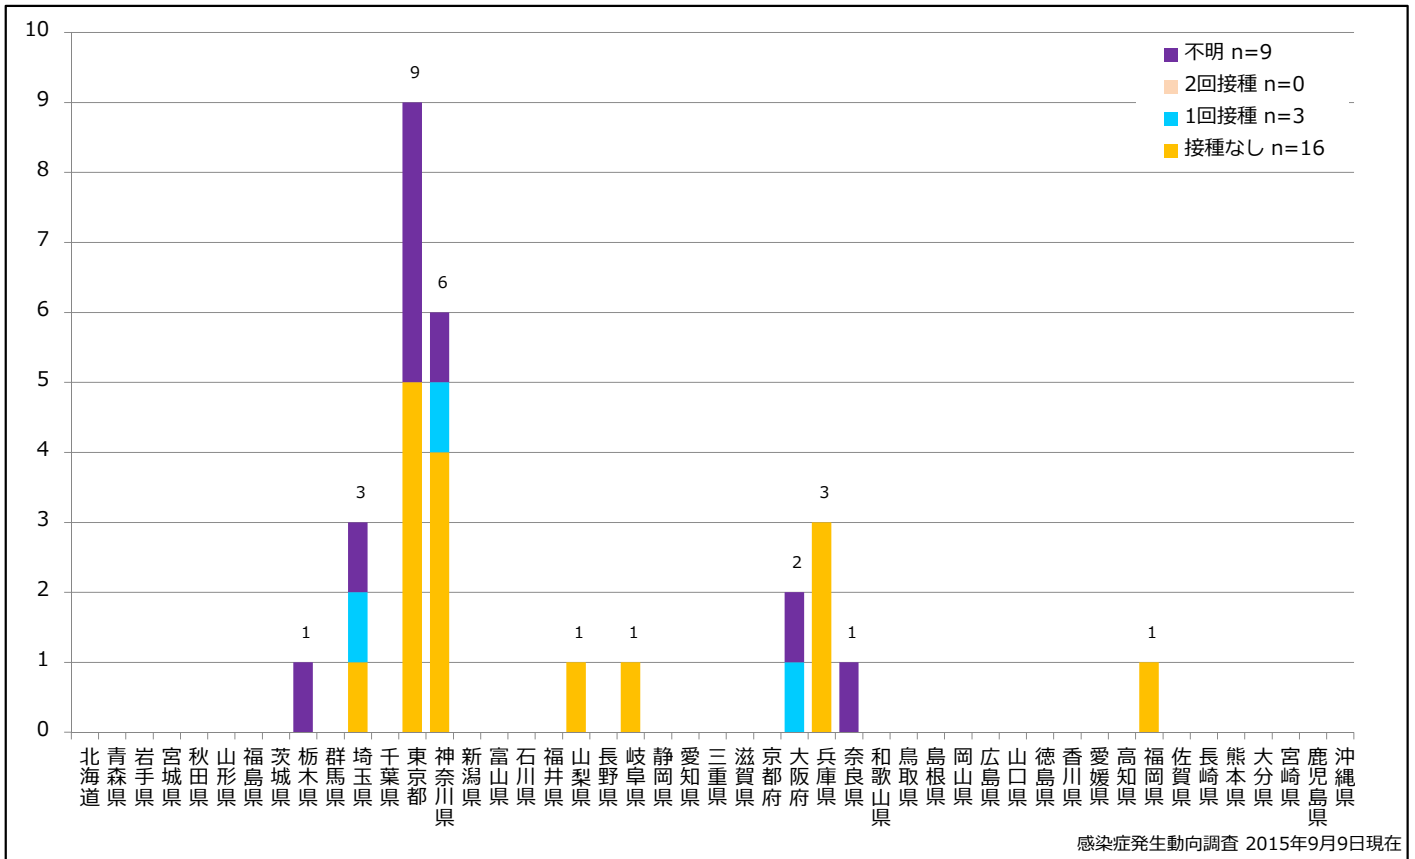

1. 麻疹累積報告数の推移 2009~2015年 (第1~36週)

Cumulative measles cases by week, 2009-2015 (week 1-36) (based on diagnosed week as of September 9, 2015)

2. 週別麻疹報告数 2015年 第1~36週 (n=28)

Weekly measles cases, week 1-36, 2015 (based on diagnosed week as of September 9, 2015)

4. 都道府県別病型別麻疹累積報告数 2015年 第1~36週 (n=28)

Cumulative measles cases by prefecture and methods of diagnosis, week 1-36, 2015 (as of September 9, 2015)

■ Clinically diagnosed ■ Laboratory diagnosed ■ Modified measles, Laboratory diagnosed

5. 都道府県別接種歴別麻疹累積報告数 2015年 第1~36週 (n=28)

Cumulative measles cases by prefecture and vaccinated status, week 1-36, 2015 (as of September 9, 2015)

None MCV1 MCV2 Unknown

6. 年齢群別接種歴別麻疹累積報告数 2015年 第1~36週 (n=28)

Cumulative measles cases by age and vaccinated status, week 1-36, 2015 (as of September 9, 2015)

None MCV1 MCV2 Unknown

7. 年齢群別麻疹累積報告数割合 2015年 第1~36週 (n=28)

Percentage of cumulative measles cases by age group, week 1-36, 2015 (as of September 9, 2015)