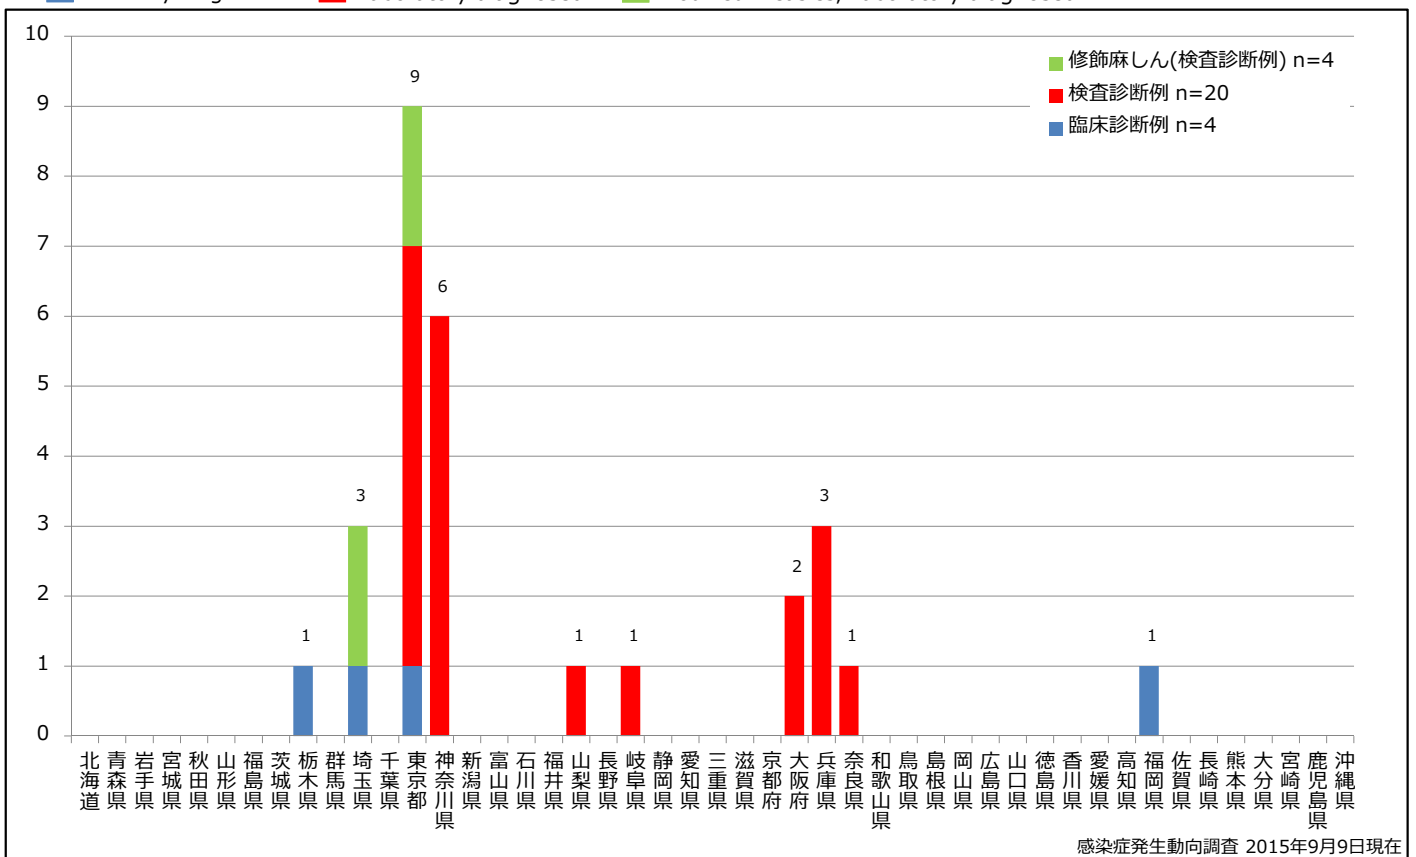

1. 麻疹累積報告数の推移 2009~2015年 (第1~36週)

Cumulative measles cases by week, 2009-2015 (week 1-36) (based on diagnosed week as of September 9, 2015)

2. 週別麻疹報告数 2015年 第1~36週 (n=28)

Weekly measles cases, week 1-36, 2015 (based on diagnosed week as of September 9, 2015)

3. 都道府県別病型別麻疹報告数 2015年 第36週 (n=0)

Reported measles cases by prefecture and methods of diagnosis in week 36, 2015 (as of September 9, 2015)

■ Clinically diagnosed ■ Laboratory diagnosed ■ Modified measles, Laboratory diagnosed

4. 都道府県別病型別麻疹累積報告数 2015年 第1~36週 (n=28)

Cumulative measles cases by prefecture and methods of diagnosis, week 1-36, 2015 (as of September 9, 2015)

■ Clinically diagnosed ■ Laboratory diagnosed ■ Modified measles, Laboratory diagnosed