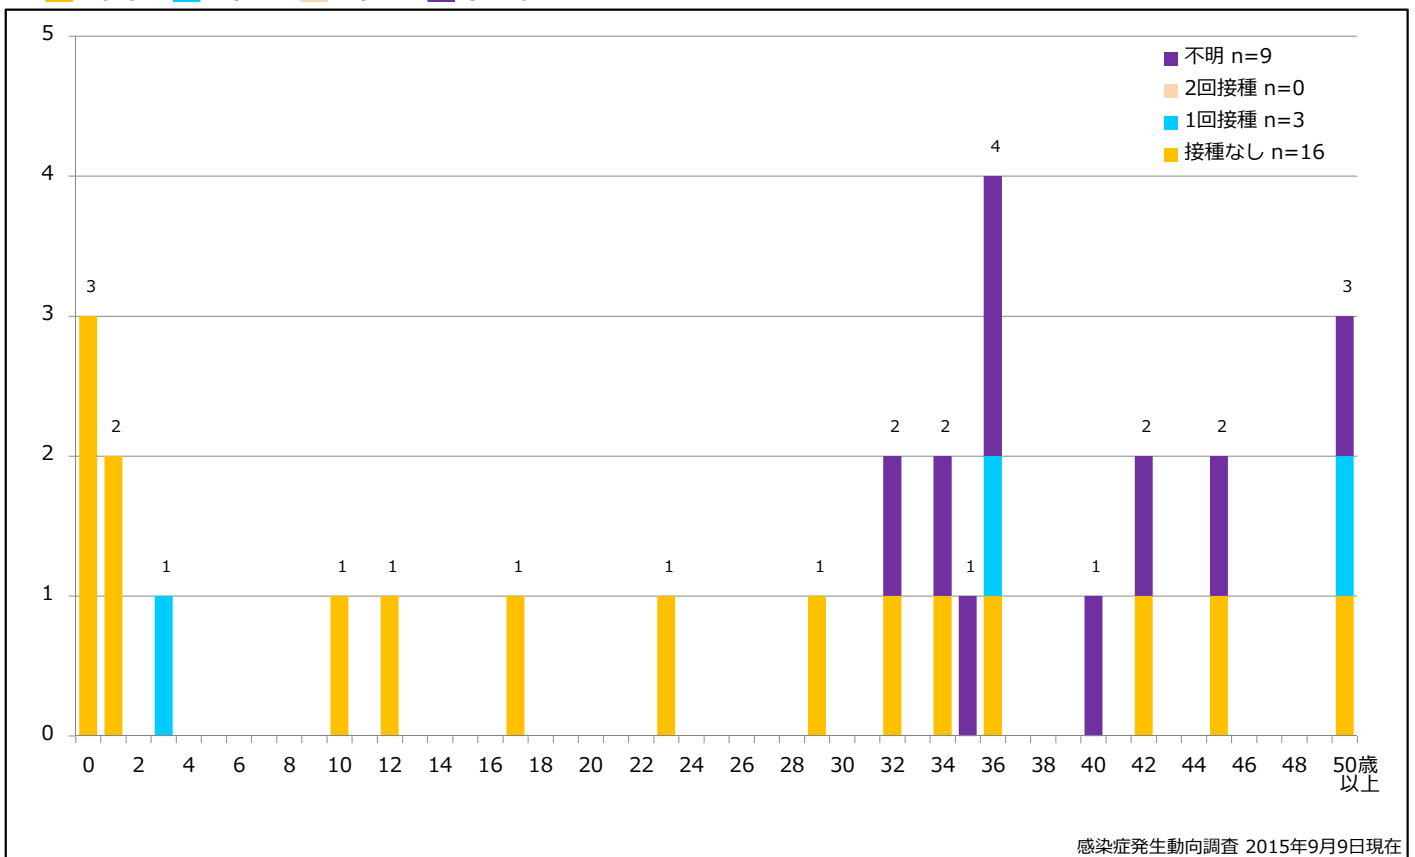

5. 都道府県別接種歴別麻疹累積報告数 2015年 第1~36週 (n=28)

Cumulative measles cases by prefecture and vaccinated status, week 1-36, 2015 (as of September 9, 2015)

None MCV1 MCV2 Unknown

6. 年齢群別接種歴別麻疹累積報告数 2015年 第1~36週 (n=28)

Cumulative measles cases by age and vaccinated status, week 1-36, 2015 (as of September 9, 2015)

None MCV1 MCV2 Unknown

7. 年齢群別麻疹累積報告数割合 2015年 第1~36週 (n=28)

Percentage of cumulative measles cases by age group, week 1-36, 2015 (as of September 9, 2015)