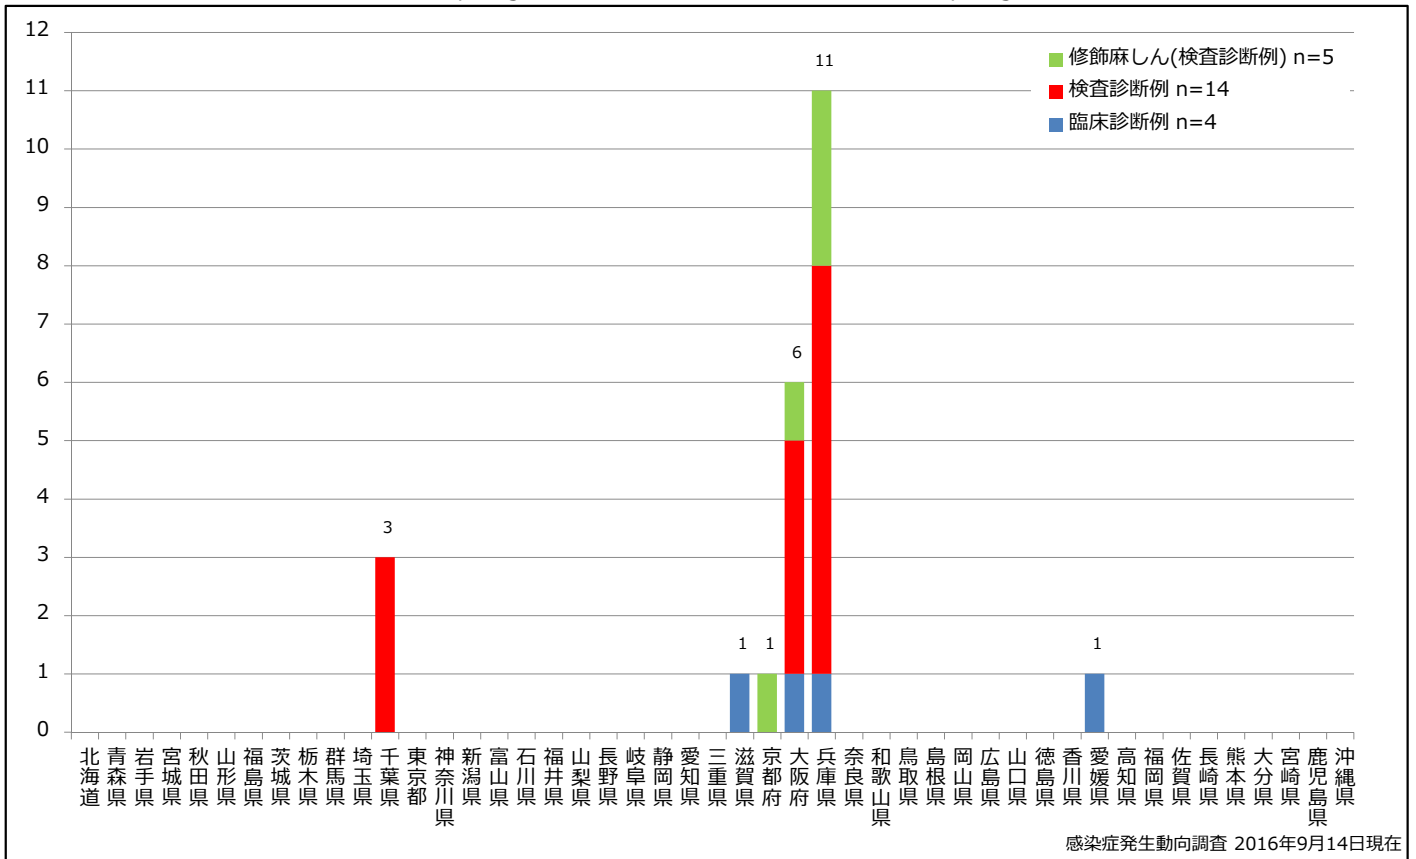

1. 麻疹累積報告数の推移 2010~2016年 (第1~36週)

Cumulative measles cases by week, 2010-2016 (week 1-36) (based on diagnosed week as of September 14, 2016)

2. 週別麻疹報告数 2016年 第1~36週 (n=115)

Weekly measles cases, week 1-36, 2016 (based on diagnosed week as of September 14, 2016)

3. 都道府県別病型別麻疹報告数 2016年 第36週 (n=23)

Reported measles cases by prefecture and methods of diagnosis in week 36, 2016 (as of September 14, 2016)

■ Clinically diagnosed
 ■ Laboratory diagnosed
 ■ Modified measles, Laboratory diagnosed