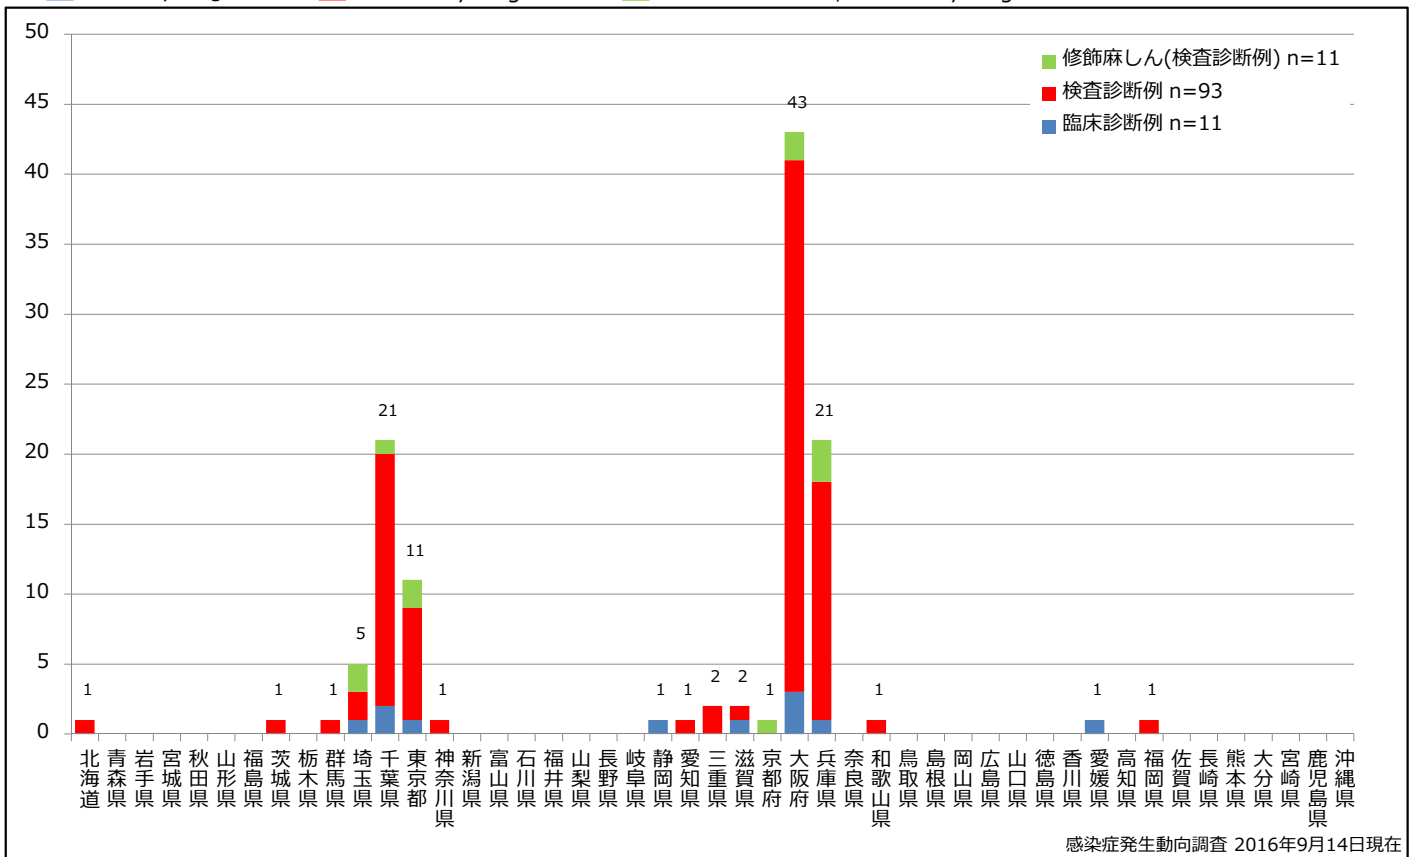

1. 麻疹累積報告数の推移 2010~2016年 (第1~36週)

Cumulative measles cases by week, 2010-2016 (week 1-36) (based on diagnosed week as of September 14, 2016)

2. 週別麻疹報告数 2016年 第1~36週 (n=115)

Weekly measles cases, week 1-36, 2016 (based on diagnosed week as of September 14, 2016)

3. 都道府県別病型別麻疹報告数 2016年 第36週 (n=23)

Reported measles cases by prefecture and methods of diagnosis in week 36, 2016 (as of September 14, 2016)

■ Clinically diagnosed
 ■ Laboratory diagnosed
 ■ Modified measles, Laboratory diagnosed

4. 都道府県別病型別麻疹累積報告数 2016年 第1~36週 (n=115)

Cumulative measles cases by prefecture and methods of diagnosis, week 1-36, 2016 (as of September 14, 2016)

■ Clinically diagnosed
 ■ Laboratory diagnosed
 ■ Modified measles, Laboratory diagnosed