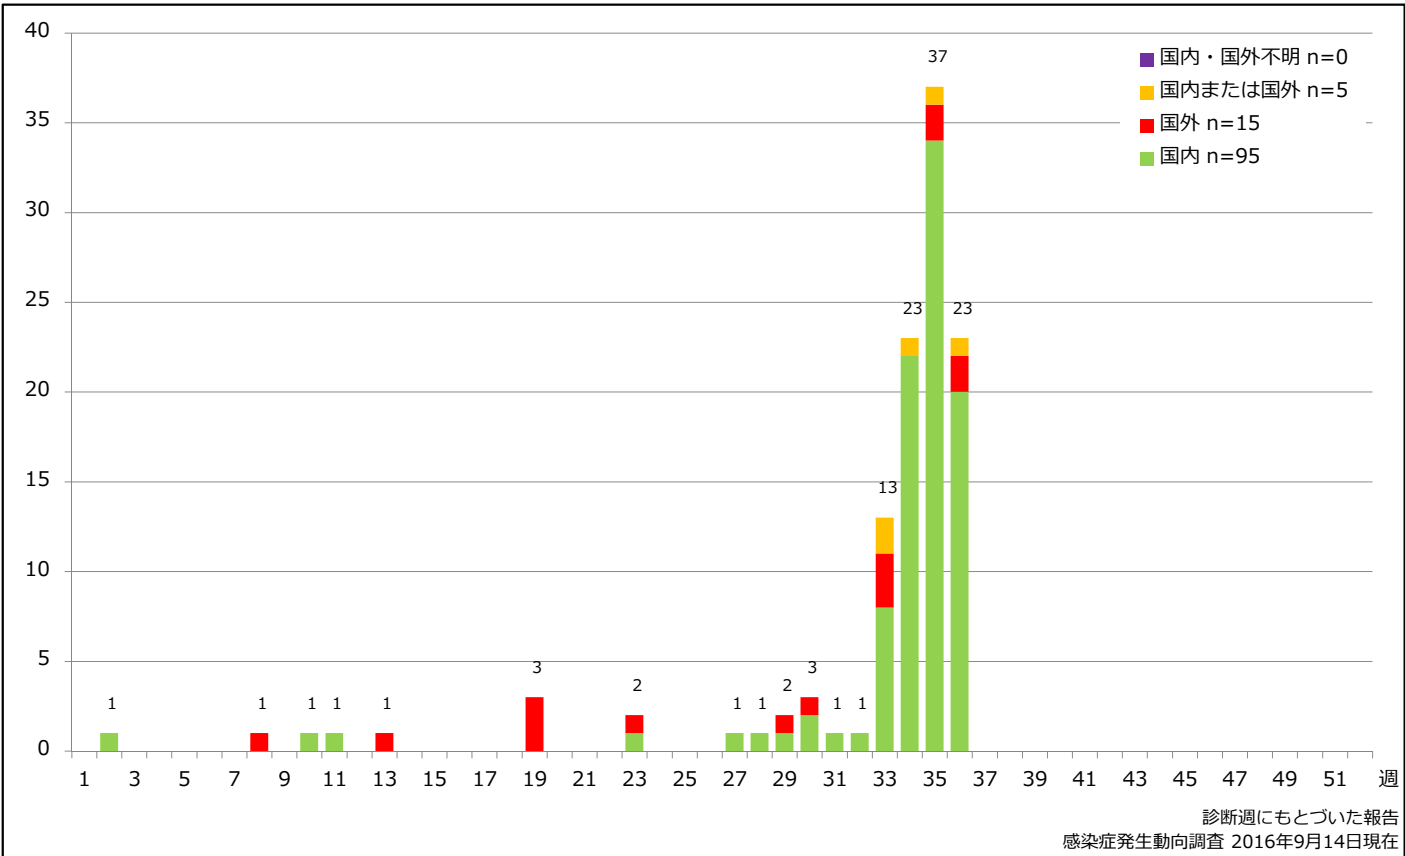

8. 週別推定感染地域(国内・外)別麻疹報告数 2016年 第1~36週 (n=115)

Weekly measles cases by acquired region, week 1-36, 2016 (based on diagnosed week as of September 14, 2016)

Domestic Imported Unspecified Unknown