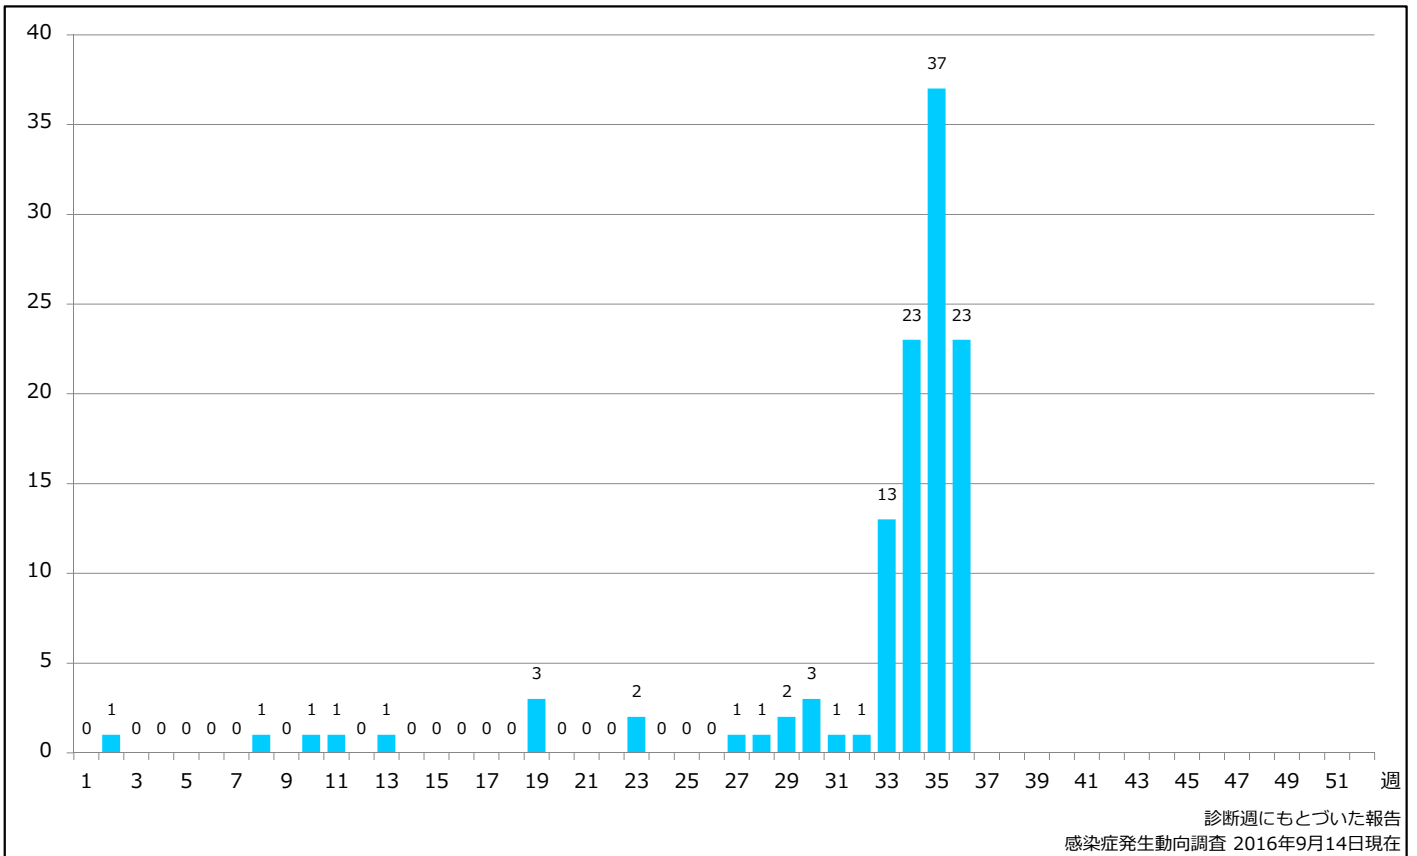

1. 麻疹累積報告数の推移 2010~2016年 (第1~36週)

Cumulative measles cases by week, 2010-2016 (week 1-36) (based on diagnosed week as of September 14, 2016)

2. 週別麻疹報告数 2016年 第1~36週 (n=115)

Weekly measles cases, week 1-36, 2016 (based on diagnosed week as of September 14, 2016)

3. 都道府県別病型別麻疹報告数 2016年 第36週 (n=23)

Reported measles cases by prefecture and methods of diagnosis in week 36, 2016 (as of September 14, 2016)

■ Clinically diagnosed
 ■ Laboratory diagnosed
 ■ Modified measles, Laboratory diagnosed