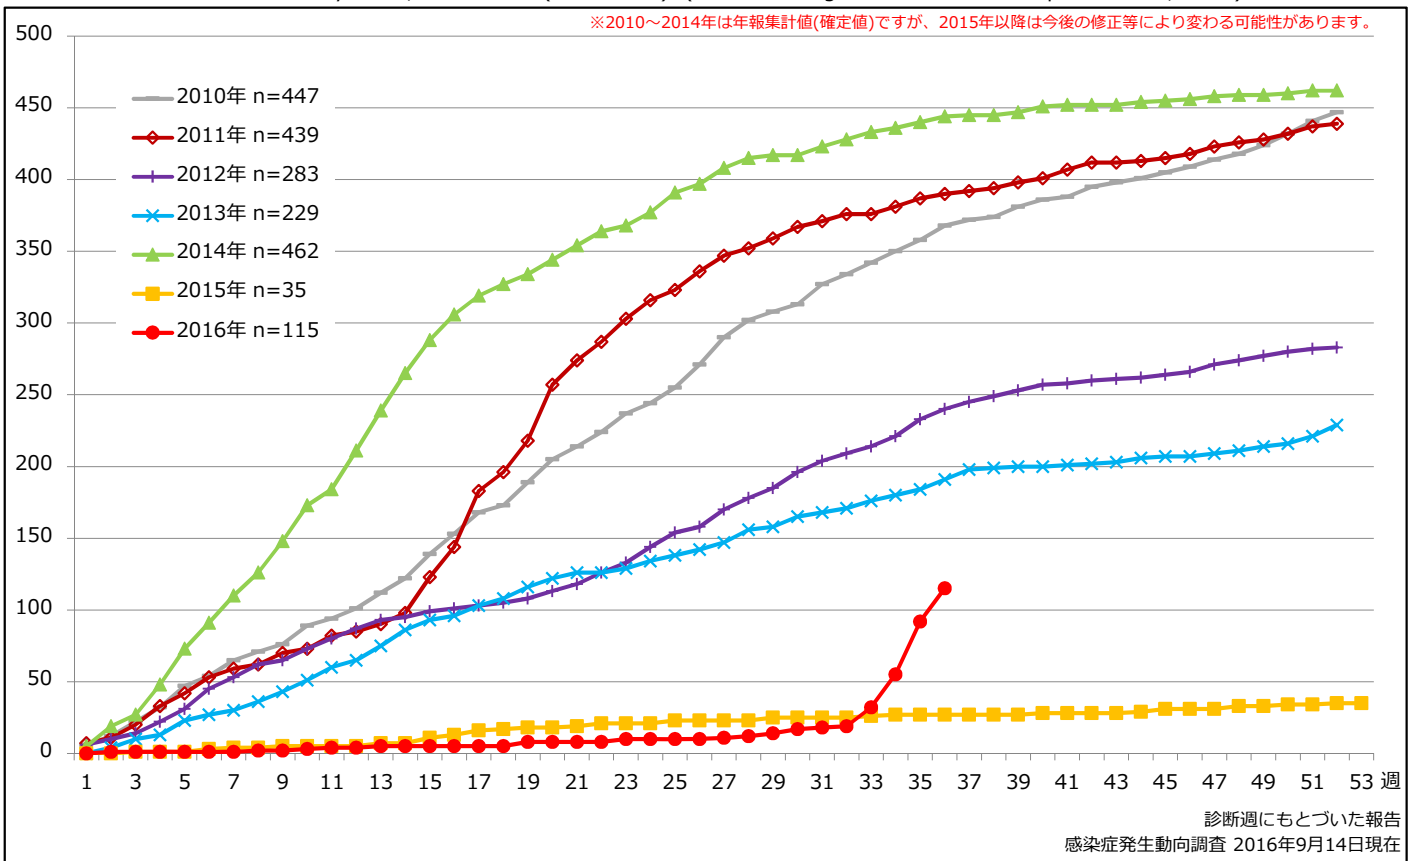

1. 麻疹累積報告数の推移 2010~2016年 (第1~36週)

Cumulative measles cases by week, 2010-2016 (week 1-36) (based on diagnosed week as of September 14, 2016)

2. 週別麻疹報告数 2016年 第1~36週 (n=115)

Weekly measles cases, week 1-36, 2016 (based on diagnosed week as of September 14, 2016)

3. 都道府県別病型別麻疹報告数 2016年 第36週 (n=23)

Reported measles cases by prefecture and methods of diagnosis in week 36, 2016 (as of September 14, 2016)

■ Clinically diagnosed
 ■ Laboratory diagnosed
 ■ Modified measles, Laboratory diagnosed

4. 都道府県別病型別麻疹累積報告数 2016年 第1~36週 (n=115)

Cumulative measles cases by prefecture and methods of diagnosis, week 1-36, 2016 (as of September 14, 2016)

■ Clinically diagnosed
 ■ Laboratory diagnosed
 ■ Modified measles, Laboratory diagnosed