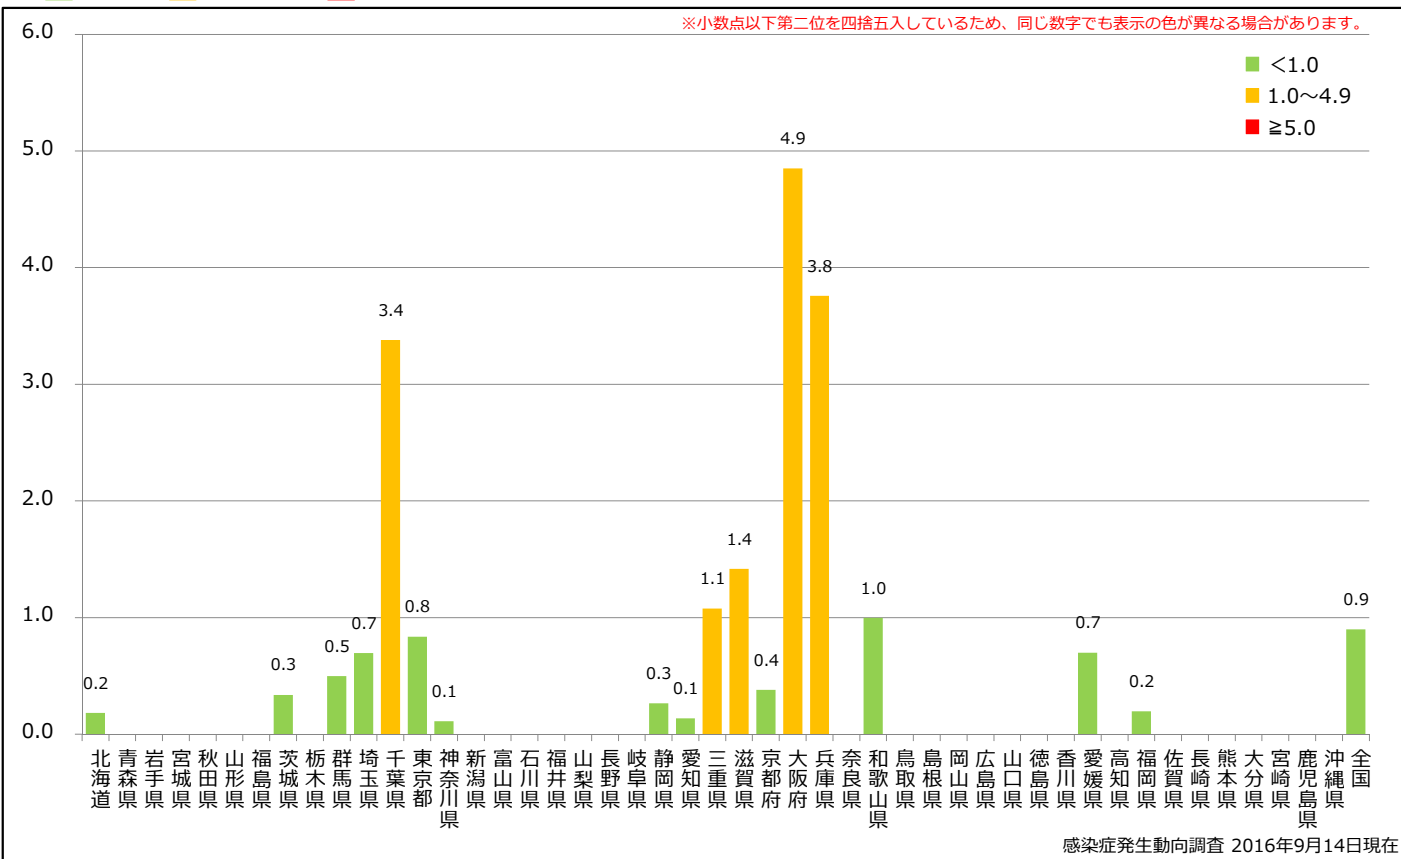

9. 都道府県別人口百万人あたり麻疹報告数 2016年 第1~36週 (n=115)

Reported measles cases per 1 million population by prefecture, week 1-36, 2016 (as of September 14, 2016)

■ <1.0 ■ 1.0~4.9 ■ ≥5.0