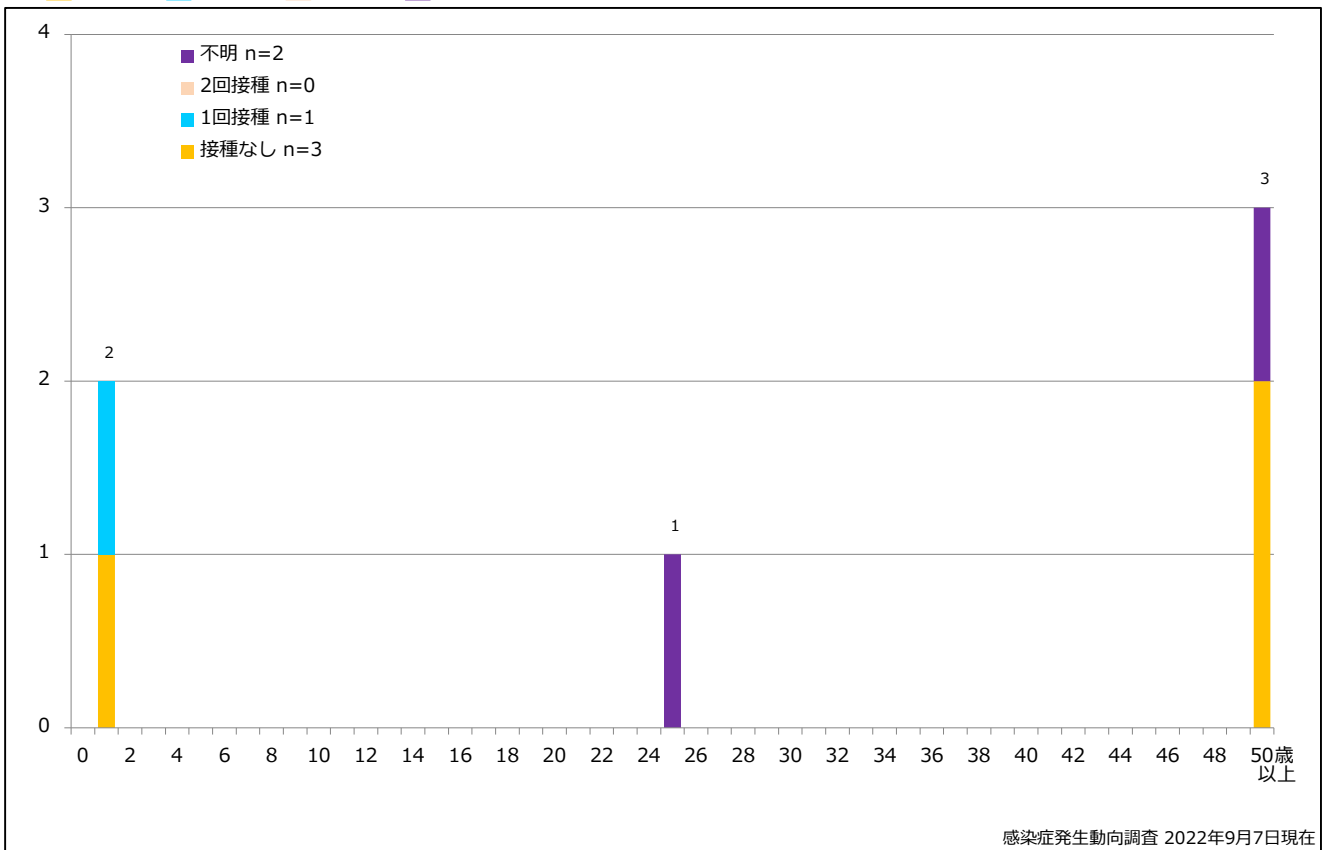

5. 都道府県別接種歴別麻疹累積報告数 2022年 第1~35週 (n=6)

Cumulative measles cases by prefecture and vaccinated status, week 1-35, 2022 (as of September 7, 2022)

None MCV1 MCV2 Unknown

6. 年齢群別接種歴別麻疹累積報告数 2022年 第1~35週 (n=6)

Cumulative measles cases by age and vaccinated status, week 1-35, 2022 (as of September 7, 2022)

None MCV1 MCV2 Unknown

7. 年齢群別麻疹累積報告数割合 2022年 第1~35週 (n=6)

Percentage of cumulative measles cases by age group, week 1-35, 2022 (as of September 7, 2022)