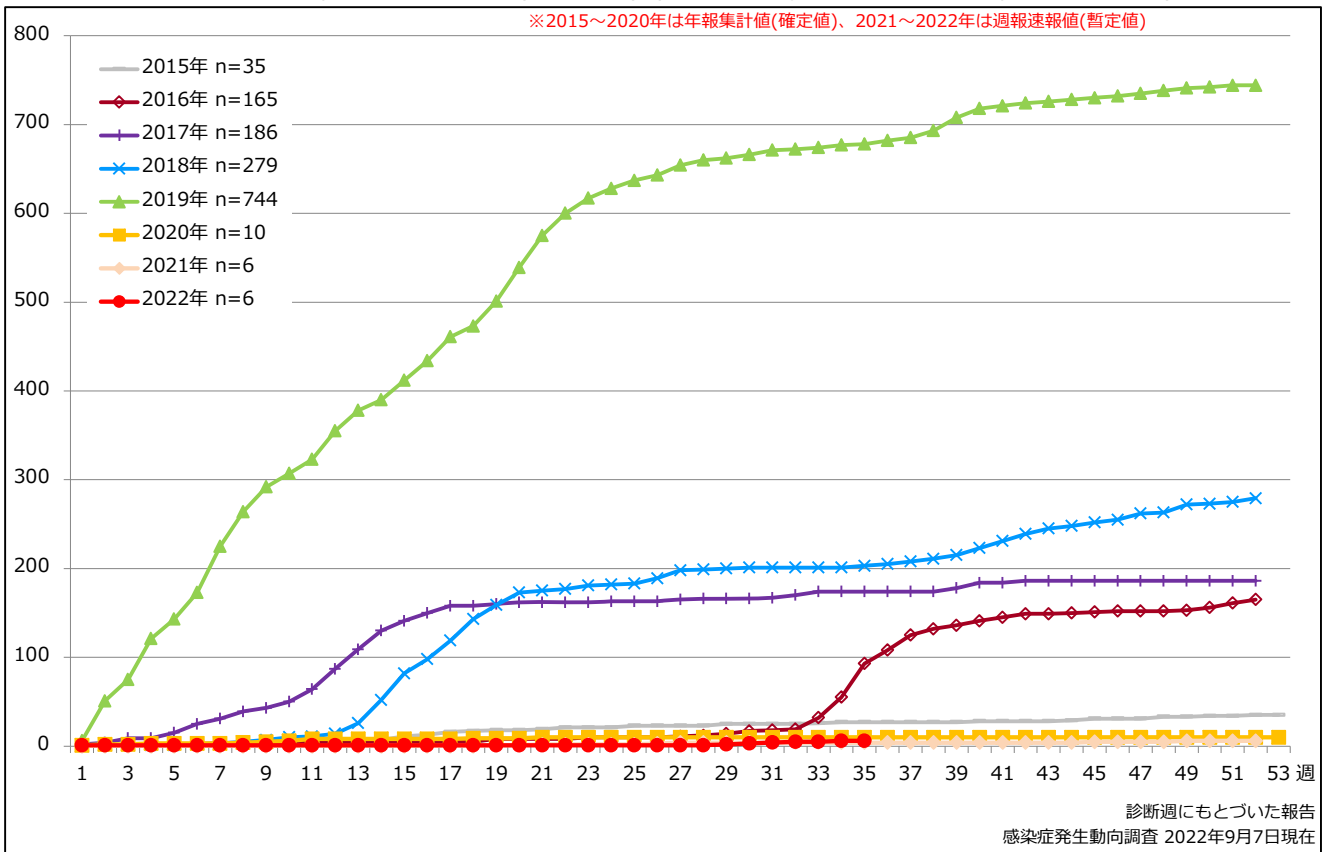

1. 麻疹累積報告数の推移 2015～2022年 (第1～35週)

Cumulative measles cases by week, 2015-2022 (week 1-35) (based on diagnosed week as of September 7, 2022)

2. 週別麻疹報告数 2022年 第1～35週 (n=6)

Weekly measles cases, week 1-35, 2022 (based on diagnosed week as of September 7, 2022)

3. 都道府県別病型別麻疹報告数 2022年 第35週 (n=0)

Reported measles cases by prefecture and methods of diagnosis in week 35, 2022 (as of September 7, 2022)

■ Clinically diagnosed ■ Laboratory diagnosed ■ Modified measles, Laboratory

4. 都道府県別病型別麻疹累積報告数 2022年 第1~35週 (n=6)

Cumulative measles cases by prefecture and methods of diagnosis, week 1-35, 2022 (as of September 7, 2022)

■ Clinically diagnosed ■ Laboratory diagnosed ■ Modified measles, Laboratory