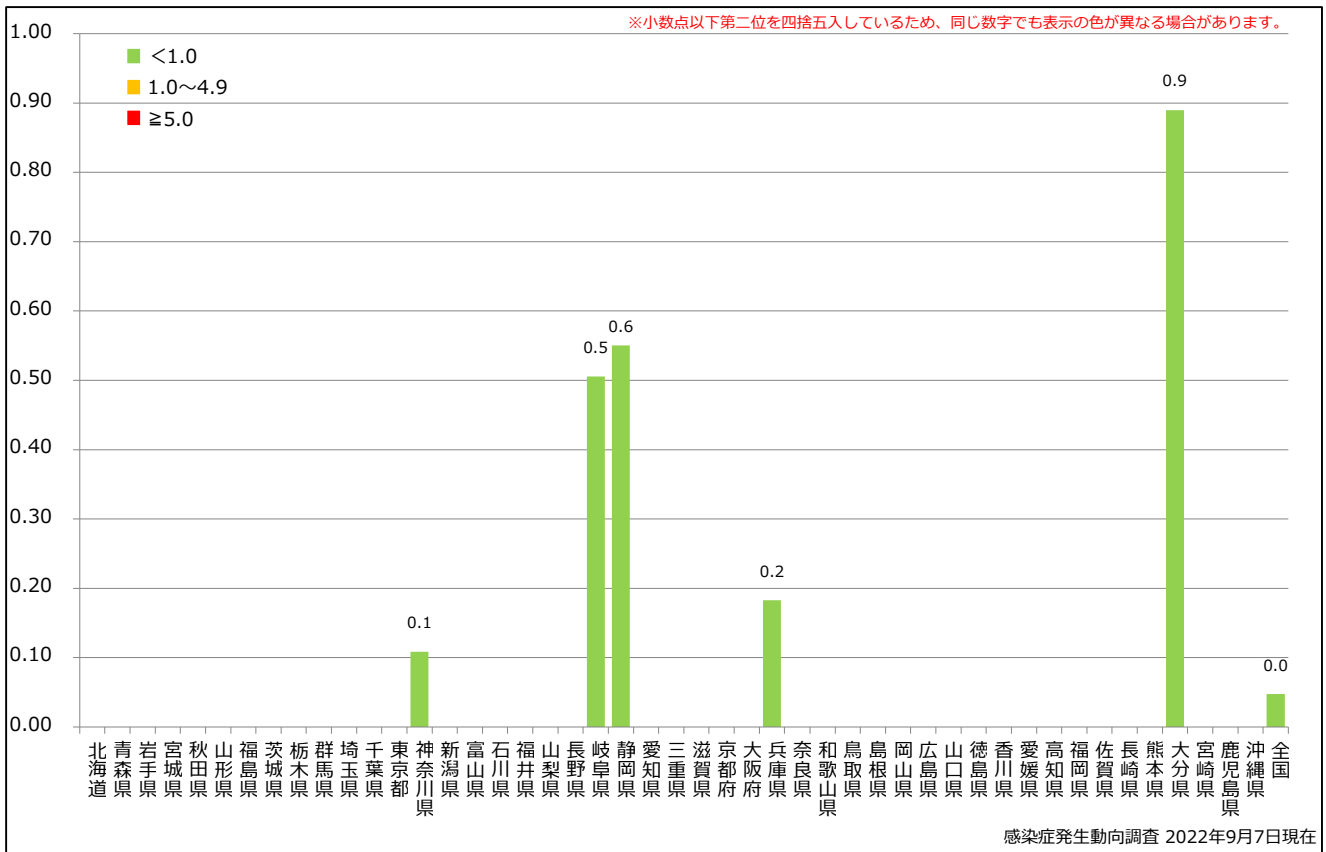

Cumulative measles cases by age and vaccinated status, week 1-35, 2022 (as of September 7, 2022)

None MCV1 MCV2 Unknown

7. 年齢群別麻疹累積報告数割合 2022年 第1~35週 (n=6)

Percentage of cumulative measles cases by age group, week 1-35, 2022 (as of September 7, 2022)

8. 週別推定感染地域(国内・外)別麻疹報告数 2022年 第1~35週 (n=6)

Weekly measles cases by acquired region, week 1-35, 2022 (based on diagnosed week as of September 7, 2022)

Domestic Imported Unspecified Unknown

9. 都道府県別人口百万人あたり麻疹報告数 2022年 第1~35週 (n=6)

Reported measles cases per 1 million population by prefecture, week 1-35, 2022 (as of September 7, 2022)

■ <1.0 ■ 1.0~4.9 ■ ≥5.0

10. 都道府県別麻疹週別報告状況 2022年 第1~35週 感染症発生動向調査

2022年09月07日現在

Weekly measles cases from week 01 to week 35, 2022 (based on diagnosed week as of September 07, 2022)