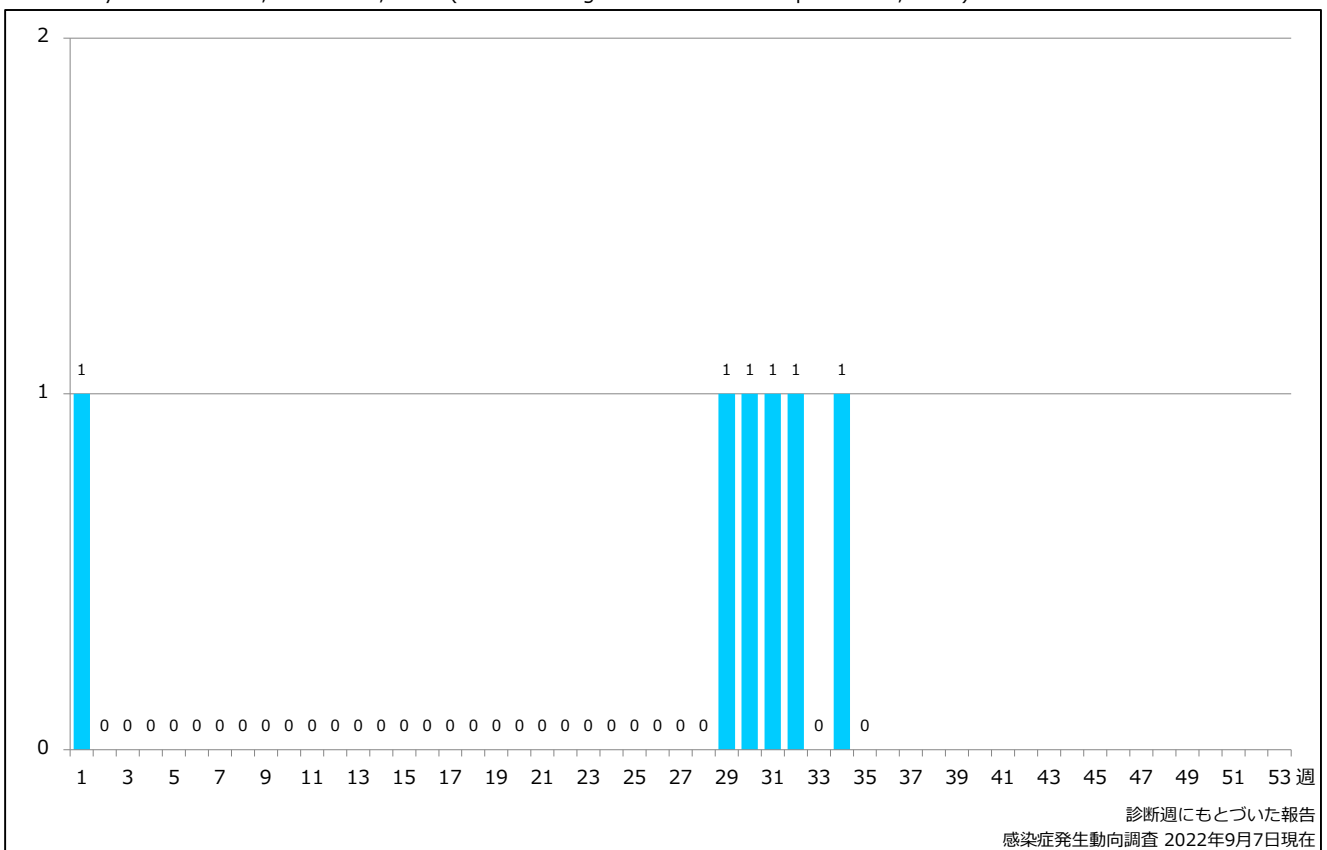

1. 麻疹累積報告数の推移 2015～2022年 (第1～35週)

Cumulative measles cases by week, 2015-2022 (week 1-35) (based on diagnosed week as of September 7, 2022)

2. 週別麻疹報告数 2022年 第1～35週 (n=6)

Weekly measles cases, week 1-35, 2022 (based on diagnosed week as of September 7, 2022)