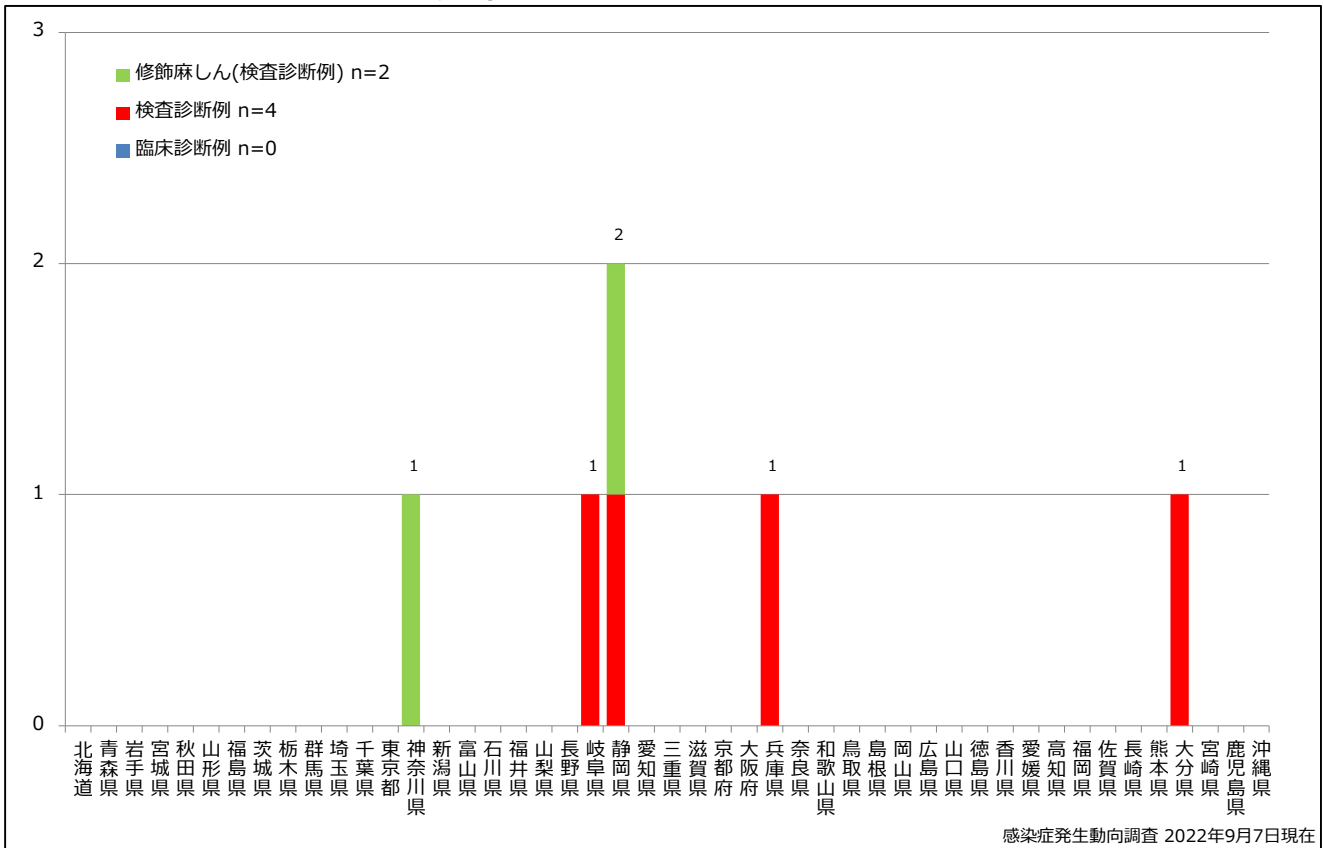

1. 麻疹累積報告数の推移 2015～2022年 (第1～35週)

Cumulative measles cases by week, 2015-2022 (week 1-35) (based on diagnosed week as of September 7, 2022)

2. 週別麻疹報告数 2022年 第1～35週 (n=6)

Weekly measles cases, week 1-35, 2022 (based on diagnosed week as of September 7, 2022)

3. 都道府県別病型別麻疹報告数 2022年 第35週 (n=0)

Reported measles cases by prefecture and methods of diagnosis in week 35, 2022 (as of September 7, 2022)

■ Clinically diagnosed ■ Laboratory diagnosed ■ Modified measles, Laboratory

4. 都道府県別病型別麻疹累積報告数 2022年 第1~35週 (n=6)

Cumulative measles cases by prefecture and methods of diagnosis, week 1-35, 2022 (as of September 7, 2022)

■ Clinically diagnosed ■ Laboratory diagnosed ■ Modified measles, Laboratory