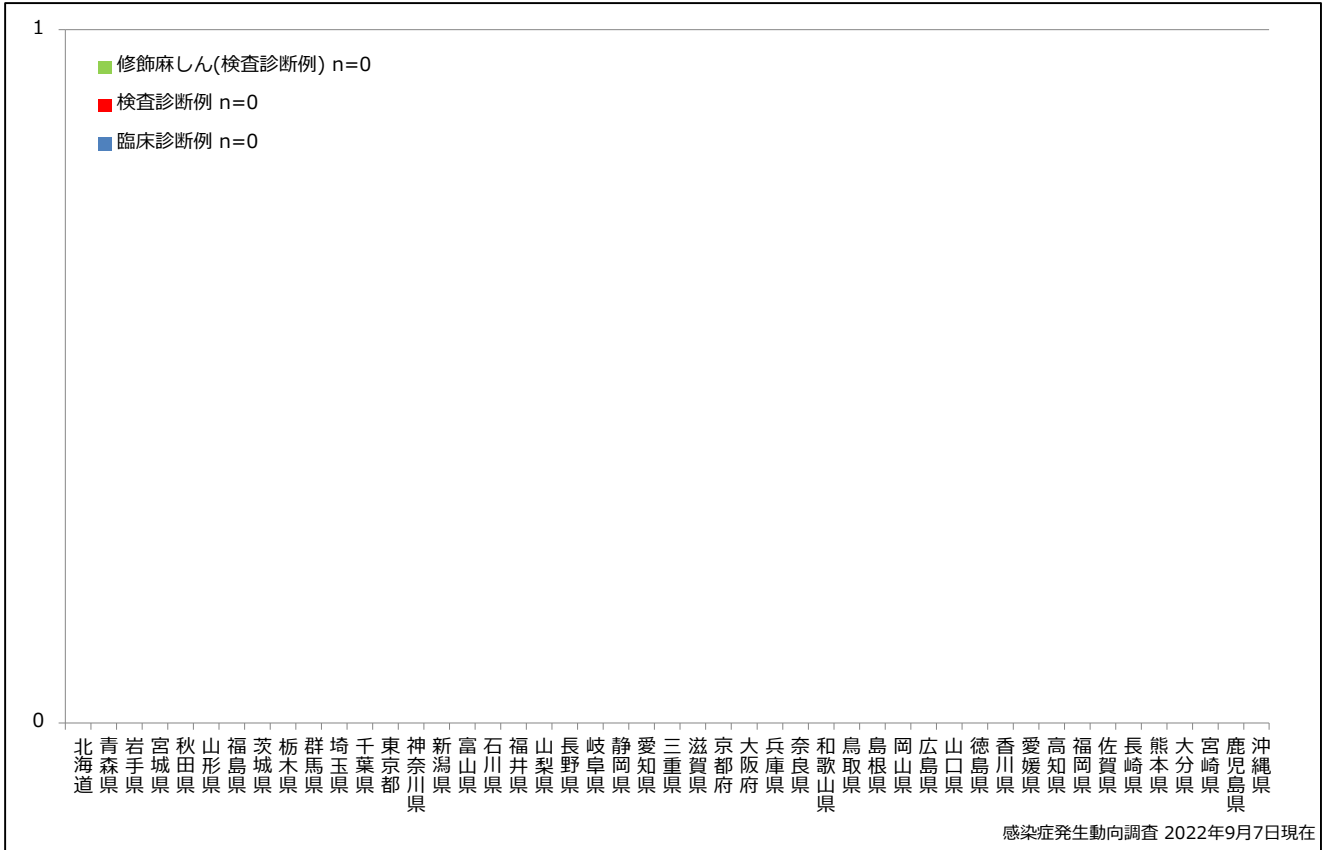

3. 都道府県別病型別麻疹報告数 2022年 第35週 (n=0)

Reported measles cases by prefecture and methods of diagnosis in week 35, 2022 (as of September 7, 2022)

■ Clinically diagnosed ■ Laboratory diagnosed ■ Modified measles, Laboratory