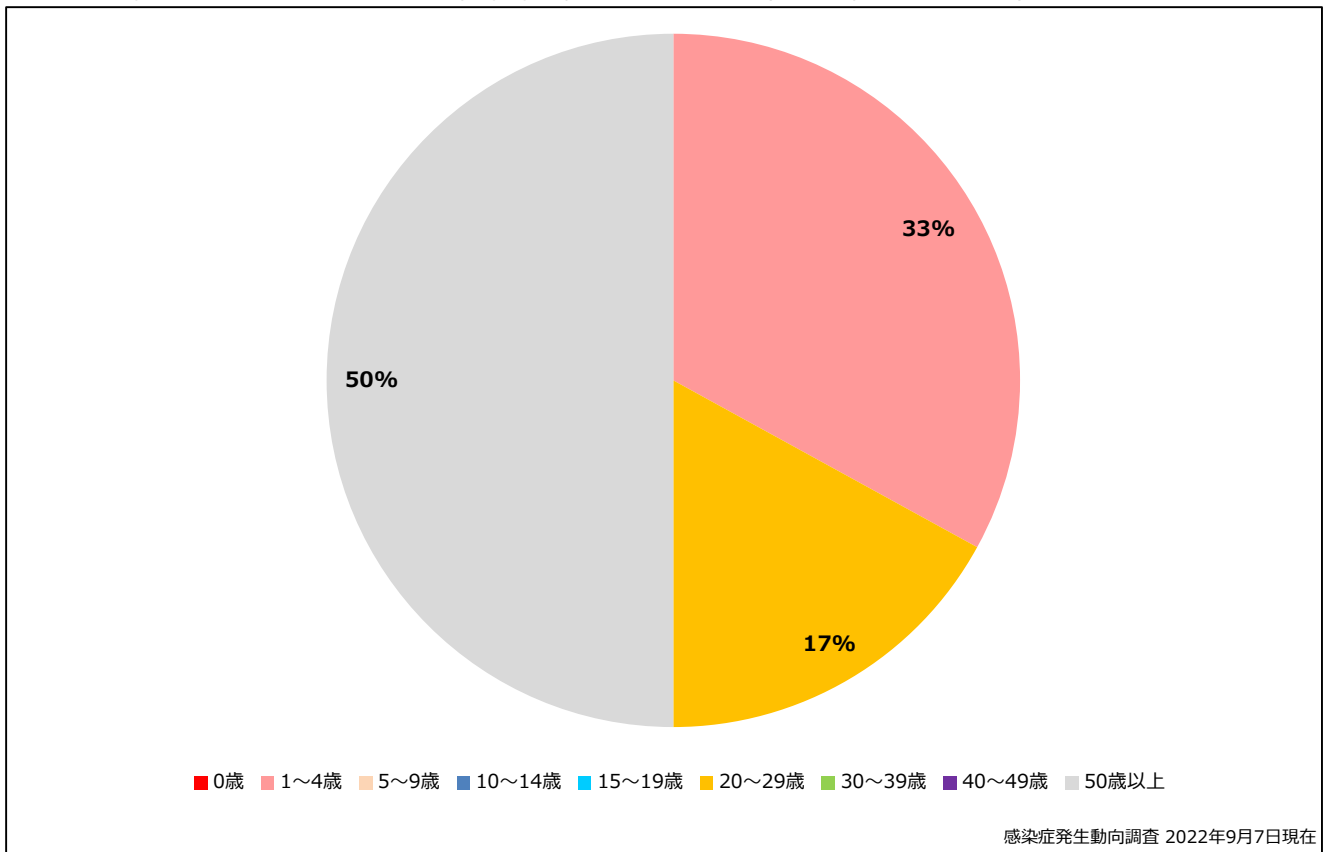

5. 都道府県別接種歴別麻疹累積報告数 2022年 第1~35週 (n=6)

Cumulative measles cases by prefecture and vaccinated status, week 1-35, 2022 (as of September 7, 2022)

None MCV1 MCV2 Unknown

6. 年齢群別接種歴別麻疹累積報告数 2022年 第1~35週 (n=6)

Cumulative measles cases by age and vaccinated status, week 1-35, 2022 (as of September 7, 2022)

None MCV1 MCV2 Unknown

7. 年齢群別麻疹累積報告数割合 2022年 第1~35週 (n=6)

Percentage of cumulative measles cases by age group, week 1-35, 2022 (as of September 7, 2022)