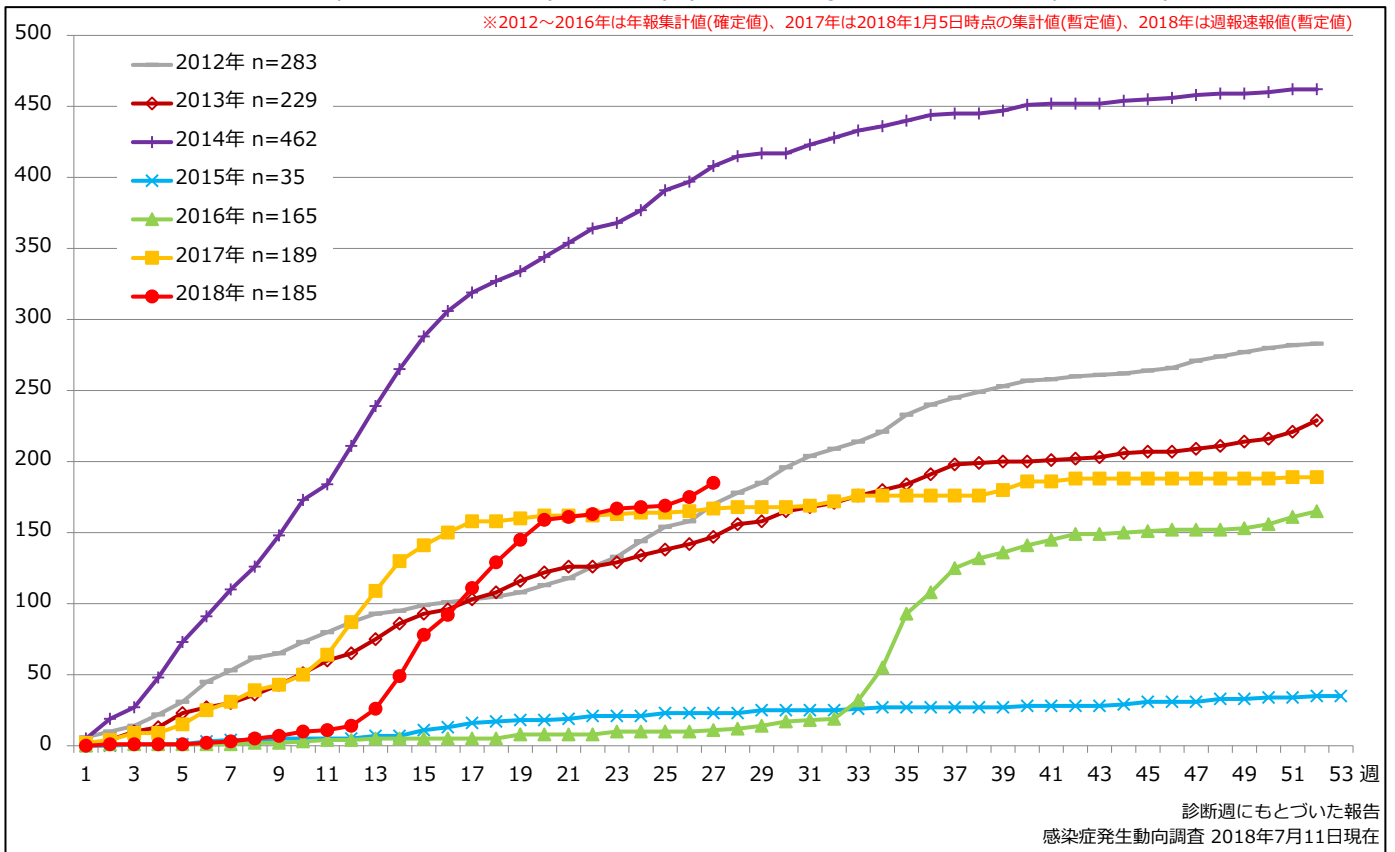

1. 麻疹累積報告数の推移 2012～2018年 (第1～27週)

Cumulative measles cases by week, 2012-2018 (week 1-27) (based on diagnosed week as of July 11, 2018)

2. 週別麻疹報告数 2018年 第1～27週 (n=185)

Weekly measles cases, week 1-27, 2018 (based on diagnosed week as of July 11, 2018)

3. 都道府県別病型別麻疹報告数 2018年 第27週 (n=10)

Reported measles cases by prefecture and methods of diagnosis in week 27, 2018 (as of July 11, 2018)

■ Clinically diagnosed
 ■ Laboratory diagnosed
 ■ Modified measles, Laboratory

4. 都道府県別病型別麻疹累積報告数 2018年 第1~27週 (n=185)

Cumulative measles cases by prefecture and methods of diagnosis, week 1-27, 2018 (as of July 11, 2018)

■ Clinically diagnosed
 ■ Laboratory diagnosed
 ■ Modified measles, Laboratory