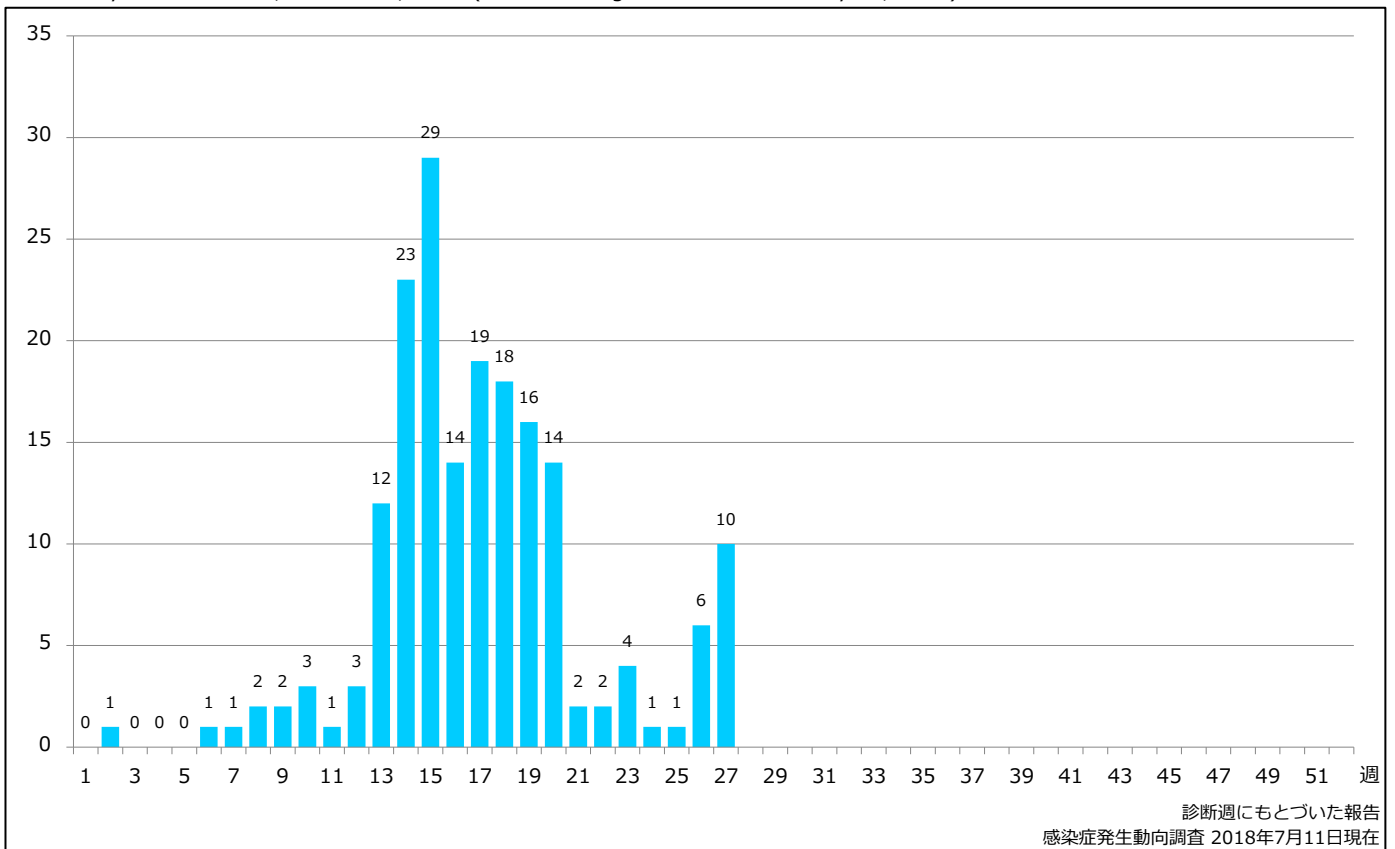

1. 麻疹累積報告数の推移 2012～2018年 (第1～27週)

Cumulative measles cases by week, 2012-2018 (week 1-27) (based on diagnosed week as of July 11, 2018)

2. 週別麻疹報告数 2018年 第1～27週 (n=185)

Weekly measles cases, week 1-27, 2018 (based on diagnosed week as of July 11, 2018)

3. 都道府県別病型別麻疹報告数 2018年 第27週 (n=10)

Reported measles cases by prefecture and methods of diagnosis in week 27, 2018 (as of July 11, 2018)

■ Clinically diagnosed
 ■ Laboratory diagnosed
 ■ Modified measles, Laboratory