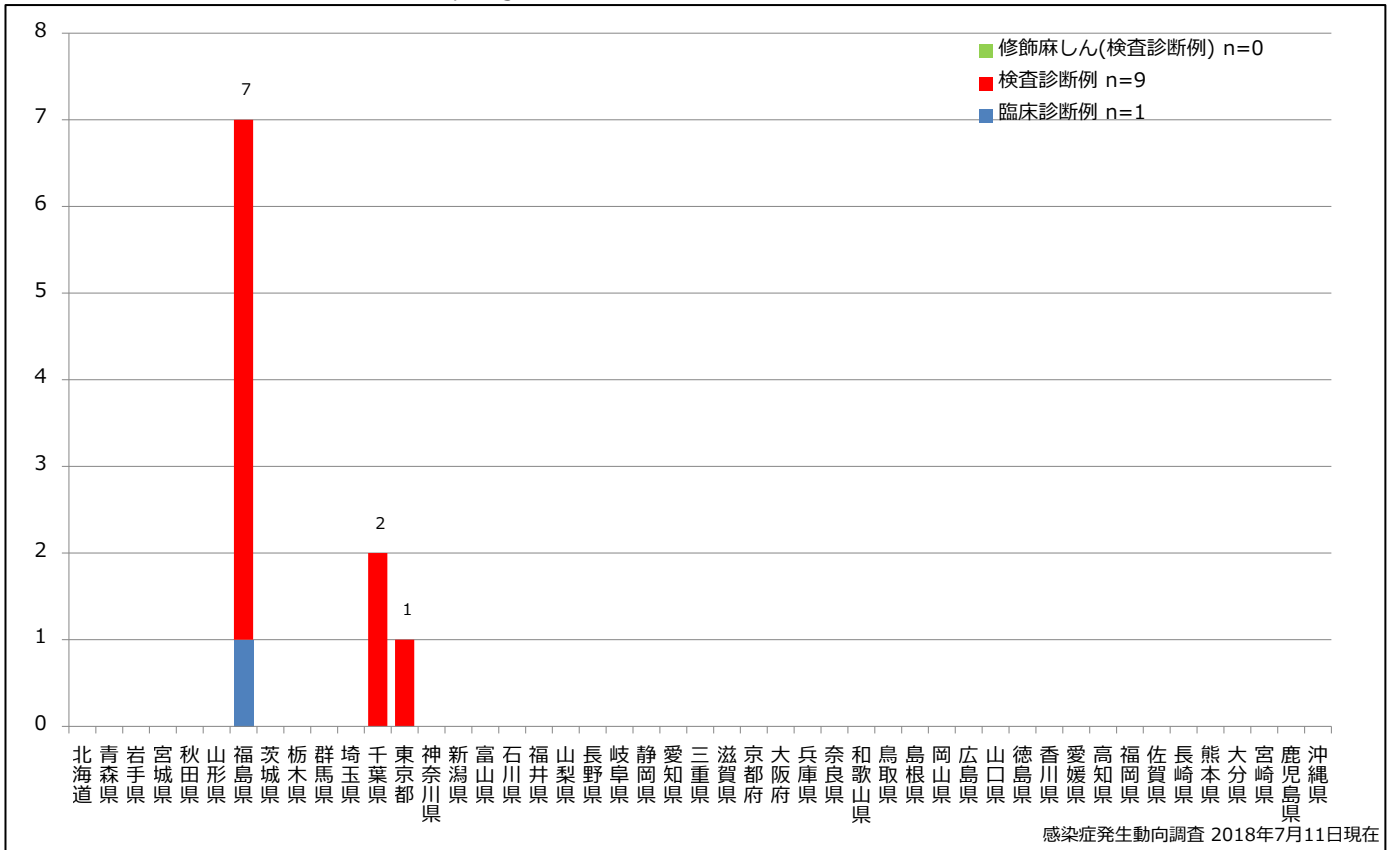

1. 麻疹累積報告数の推移 2012～2018年 (第1～27週)

Cumulative measles cases by week, 2012-2018 (week 1-27) (based on diagnosed week as of July 11, 2018)

2. 週別麻疹報告数 2018年 第1～27週 (n=185)

Weekly measles cases, week 1-27, 2018 (based on diagnosed week as of July 11, 2018)

3. 都道府県別病型別麻疹報告数 2018年 第27週 (n=10)

Reported measles cases by prefecture and methods of diagnosis in week 27, 2018 (as of July 11, 2018)

■ Clinically diagnosed
 ■ Laboratory diagnosed
 ■ Modified measles, Laboratory