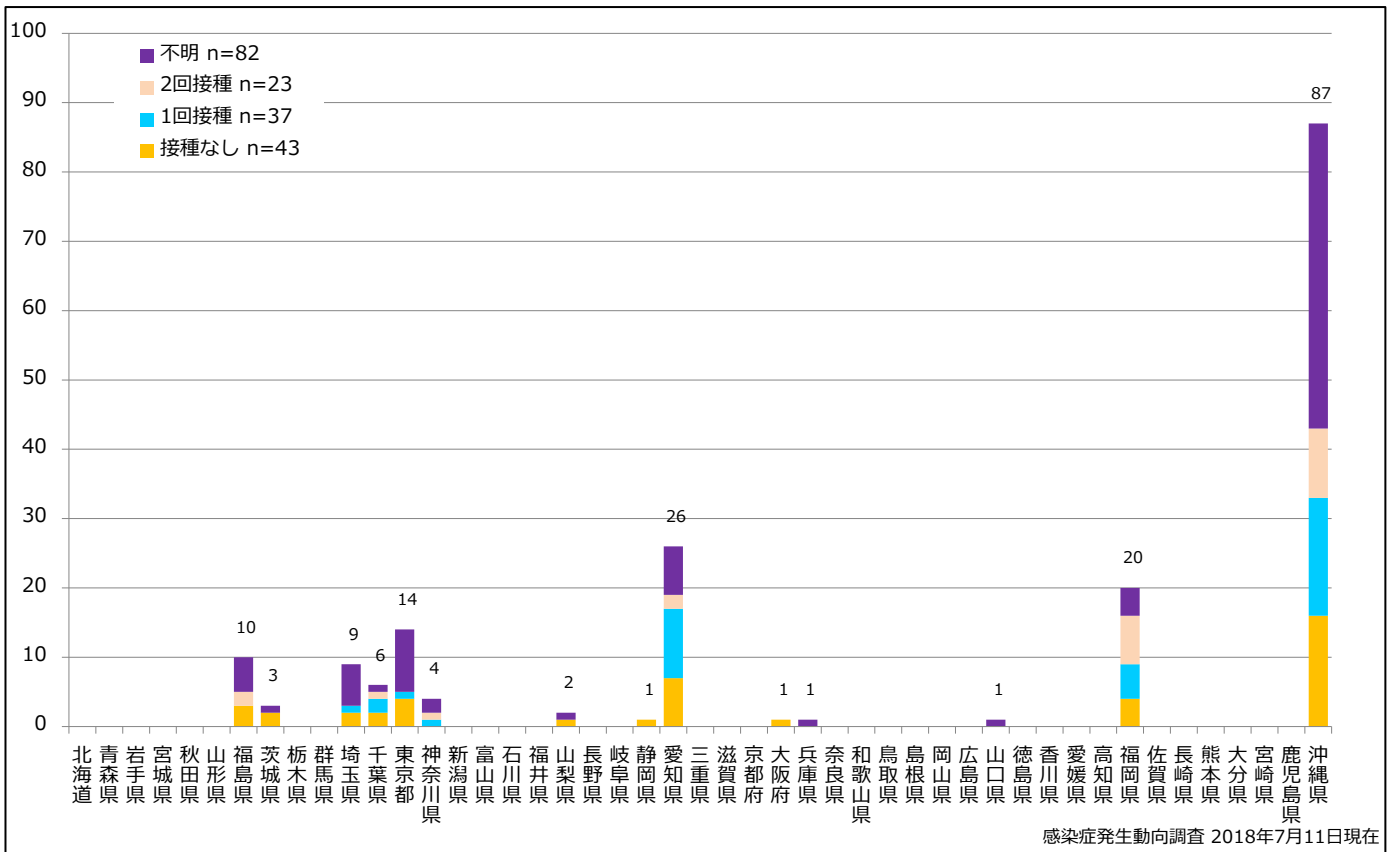

1. 麻疹累積報告数の推移 2012～2018年 (第1～27週)

Cumulative measles cases by week, 2012-2018 (week 1-27) (based on diagnosed week as of July 11, 2018)

2. 週別麻疹報告数 2018年 第1～27週 (n=185)

Weekly measles cases, week 1-27, 2018 (based on diagnosed week as of July 11, 2018)

4. 都道府県別病型別麻疹累積報告数 2018年 第1~27週 (n=185)

Cumulative measles cases by prefecture and methods of diagnosis, week 1-27, 2018 (as of July 11, 2018)

■ Clinically diagnosed
 ■ Laboratory diagnosed
 ■ Modified measles, Laboratory

5. 都道府県別接種歴別麻疹累積報告数 2018年 第1~27週 (n=185)

Cumulative measles cases by prefecture and vaccinated status, week 1-27, 2018 (as of July 11, 2018)

None MCV1 MCV2 Unknown

6. 年齢群別接種歴別麻疹累積報告数 2018年 第1~27週 (n=185)

Cumulative measles cases by age and vaccinated status, week 1-27, 2018 (as of July 11, 2018)

None MCV1 MCV2 Unknown

7. 年齢群別麻疹累積報告数割合 2018年 第1~27週 (n=185)

Percentage of cumulative measles cases by age group, week 1-27, 2018 (as of July 11, 2018)