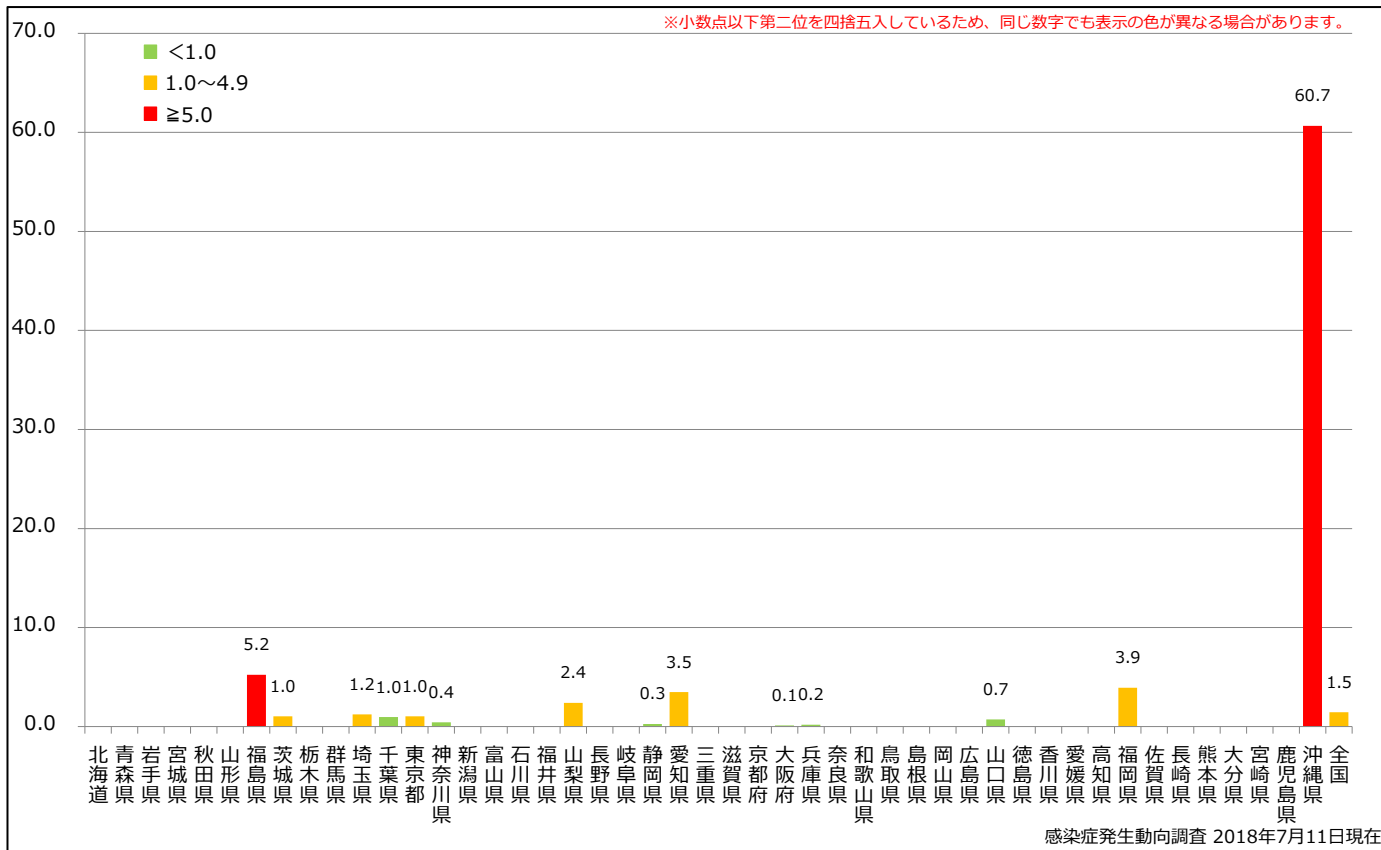

Cumulative measles cases by age and vaccinated status, week 1-27, 2018 (as of July 11, 2018)

None MCV1 MCV2 Unknown

7. 年齢群別麻疹累積報告数割合 2018年 第1~27週 (n=185)

Percentage of cumulative measles cases by age group, week 1-27, 2018 (as of July 11, 2018)

8. 週別推定感染地域(国内・外)別麻疹報告数 2018年 第1~27週 (n=185)

Weekly measles cases by acquired region, week 1-27, 2018 (based on diagnosed week as of July 11, 2018)

Domestic Imported Unspecified Unknown

9. 都道府県別人口百万人あたり麻疹報告数 2018年 第1~27週 (n=185)

Reported measles cases per 1 million population by prefecture, week 1-27, 2018 (as of July 11, 2018)

■ <1.0 ■ 1.0~4.9 ■ ≥5.0

※小数点以下第二位を四捨五入しているため、同じ数字でも表示の色が異なる場合があります。

10. 都道府県別麻疹週別報告状況 2018年 第1~27週 感染症発生動向調査
 Weekly measles cases from week 01 to week 27, 2018 (based on diagnosed week as of July 11, 2018)