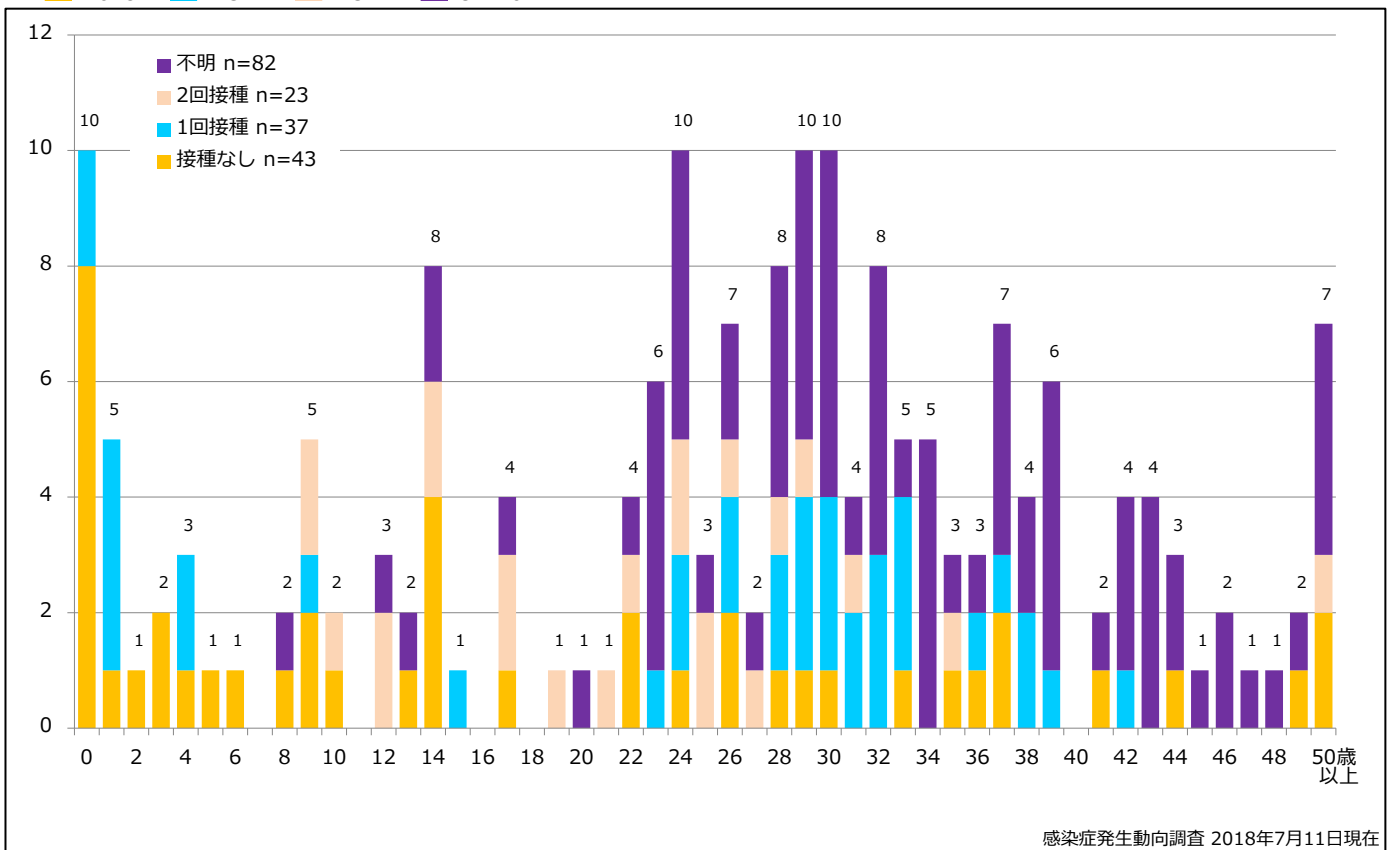

4. 都道府県別病型別麻疹累積報告数 2018年 第1~27週 (n=185)

Cumulative measles cases by prefecture and methods of diagnosis, week 1-27, 2018 (as of July 11, 2018)

■ Clinically diagnosed
 ■ Laboratory diagnosed
 ■ Modified measles, Laboratory

5. 都道府県別接種歴別麻疹累積報告数 2018年 第1~27週 (n=185)

Cumulative measles cases by prefecture and vaccinated status, week 1-27, 2018 (as of July 11, 2018)

None MCV1 MCV2 Unknown

6. 年齢群別接種歴別麻疹累積報告数 2018年 第1~27週 (n=185)

Cumulative measles cases by age and vaccinated status, week 1-27, 2018 (as of July 11, 2018)

None MCV1 MCV2 Unknown

7. 年齢群別麻疹累積報告数割合 2018年 第1~27週 (n=185)

Percentage of cumulative measles cases by age group, week 1-27, 2018 (as of July 11, 2018)