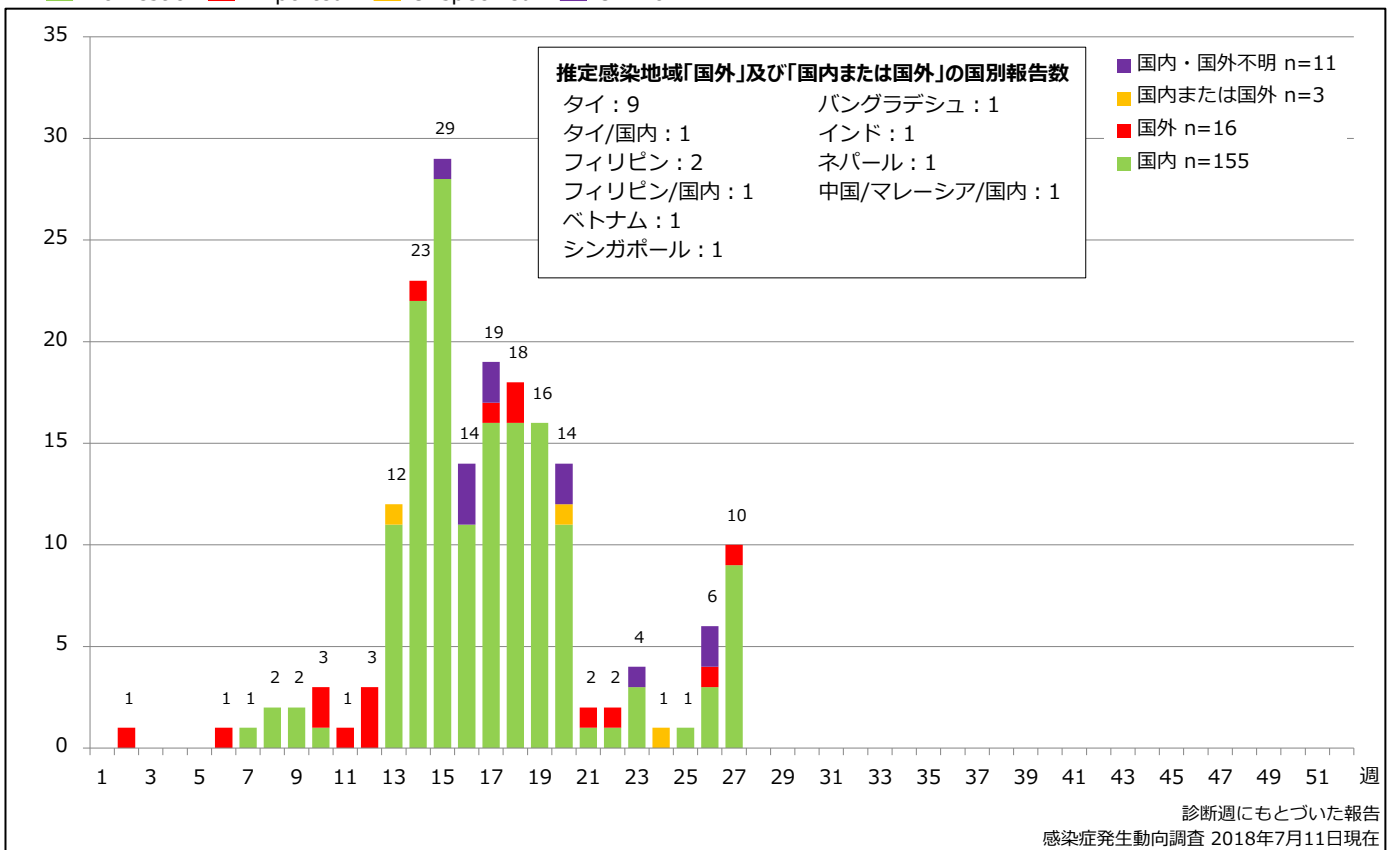

5. 都道府県別接種歴別麻疹累積報告数 2018年 第1~27週 (n=185)

Cumulative measles cases by prefecture and vaccinated status, week 1-27, 2018 (as of July 11, 2018)

None MCV1 MCV2 Unknown

6. 年齢群別接種歴別麻疹累積報告数 2018年 第1~27週 (n=185)

Cumulative measles cases by age and vaccinated status, week 1-27, 2018 (as of July 11, 2018)

None MCV1 MCV2 Unknown

7. 年齢群別麻疹累積報告数割合 2018年 第1~27週 (n=185)

Percentage of cumulative measles cases by age group, week 1-27, 2018 (as of July 11, 2018)

8. 週別推定感染地域(国内・外)別麻疹報告数 2018年 第1~27週 (n=185)

Weekly measles cases by acquired region, week 1-27, 2018 (based on diagnosed week as of July 11, 2018)

Domestic Imported Unspecified Unknown

9. 都道府県別人口百万人あたり麻疹報告数 2018年 第1~27週 (n=185)