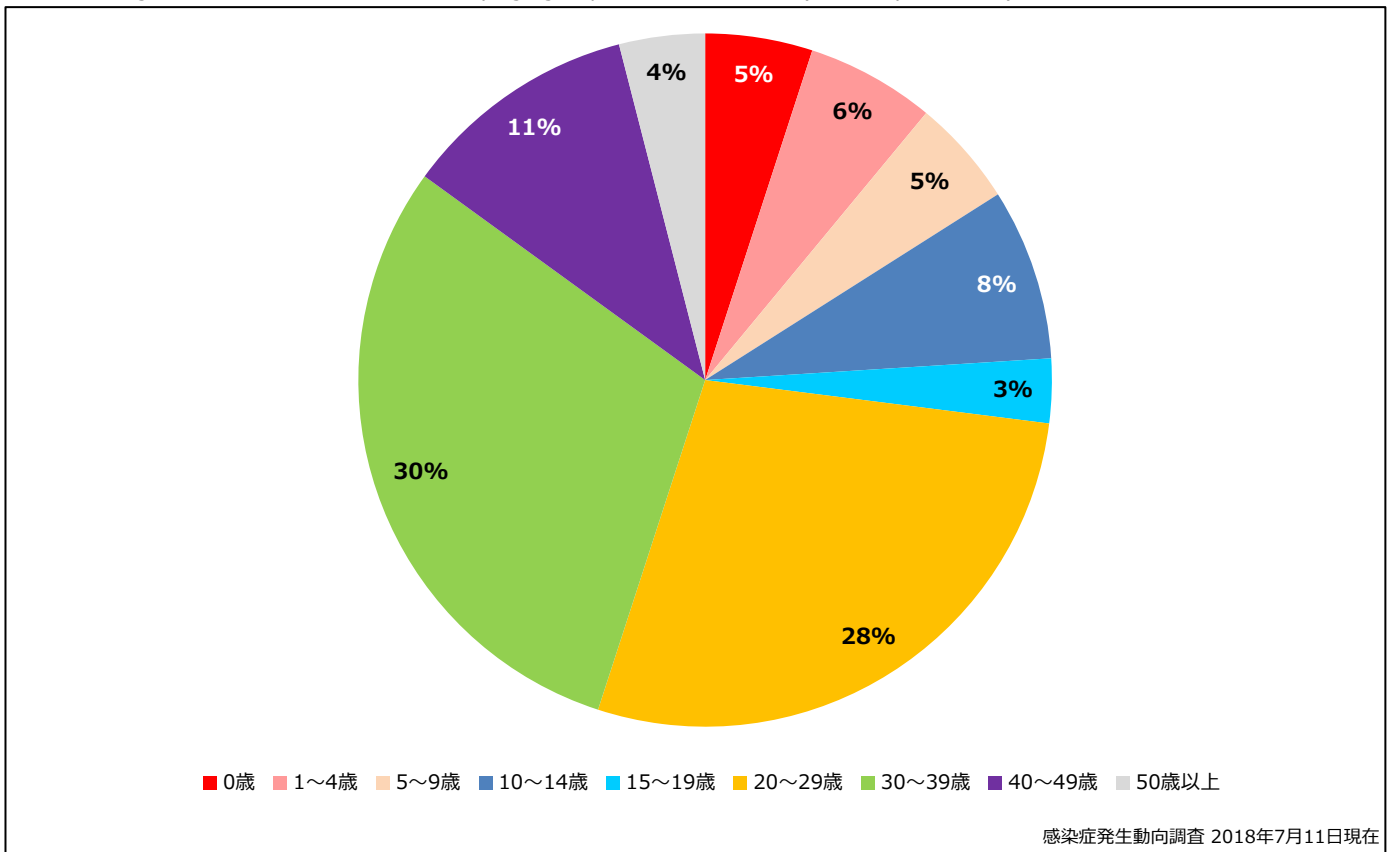

5. 都道府県別接種歴別麻疹累積報告数 2018年 第1~27週 (n=185)

Cumulative measles cases by prefecture and vaccinated status, week 1-27, 2018 (as of July 11, 2018)

None MCV1 MCV2 Unknown

6. 年齢群別接種歴別麻疹累積報告数 2018年 第1~27週 (n=185)

Cumulative measles cases by age and vaccinated status, week 1-27, 2018 (as of July 11, 2018)

None MCV1 MCV2 Unknown

7. 年齢群別麻疹累積報告数割合 2018年 第1~27週 (n=185)

Percentage of cumulative measles cases by age group, week 1-27, 2018 (as of July 11, 2018)