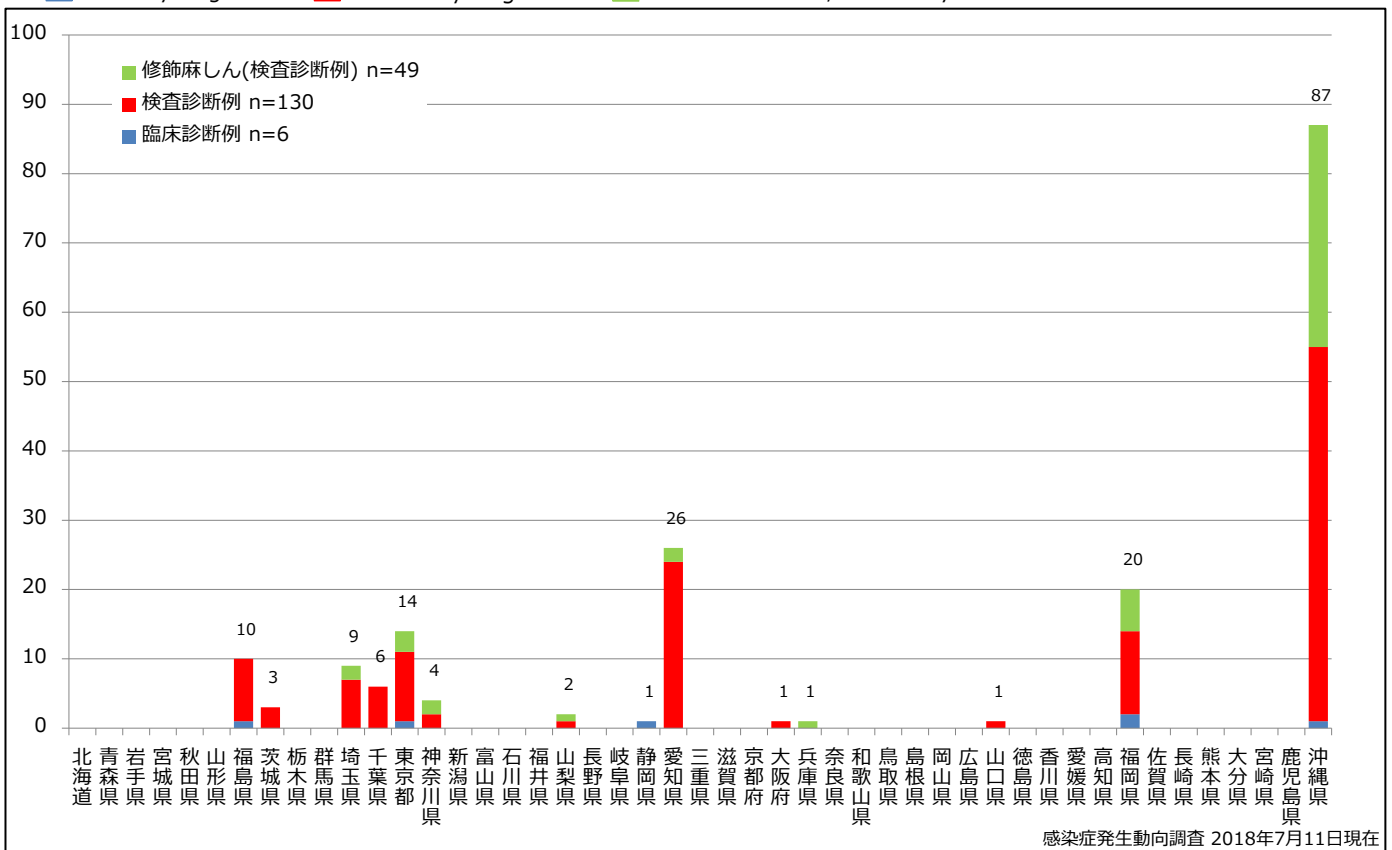

1. 麻疹累積報告数の推移 2012～2018年 (第1～27週)

Cumulative measles cases by week, 2012-2018 (week 1-27) (based on diagnosed week as of July 11, 2018)

2. 週別麻疹報告数 2018年 第1～27週 (n=185)

Weekly measles cases, week 1-27, 2018 (based on diagnosed week as of July 11, 2018)

3. 都道府県別病型別麻疹報告数 2018年 第27週 (n=10)

Reported measles cases by prefecture and methods of diagnosis in week 27, 2018 (as of July 11, 2018)

■ Clinically diagnosed
 ■ Laboratory diagnosed
 ■ Modified measles, Laboratory

4. 都道府県別病型別麻疹累積報告数 2018年 第1~27週 (n=185)

Cumulative measles cases by prefecture and methods of diagnosis, week 1-27, 2018 (as of July 11, 2018)

■ Clinically diagnosed
 ■ Laboratory diagnosed
 ■ Modified measles, Laboratory

5. 都道府県別接種歴別麻疹累積報告数 2018年 第1~27週 (n=185)

Cumulative measles cases by prefecture and vaccinated status, week 1-27, 2018 (as of July 11, 2018)

None MCV1 MCV2 Unknown

6. 年齢群別接種歴別麻疹累積報告数 2018年 第1~27週 (n=185)