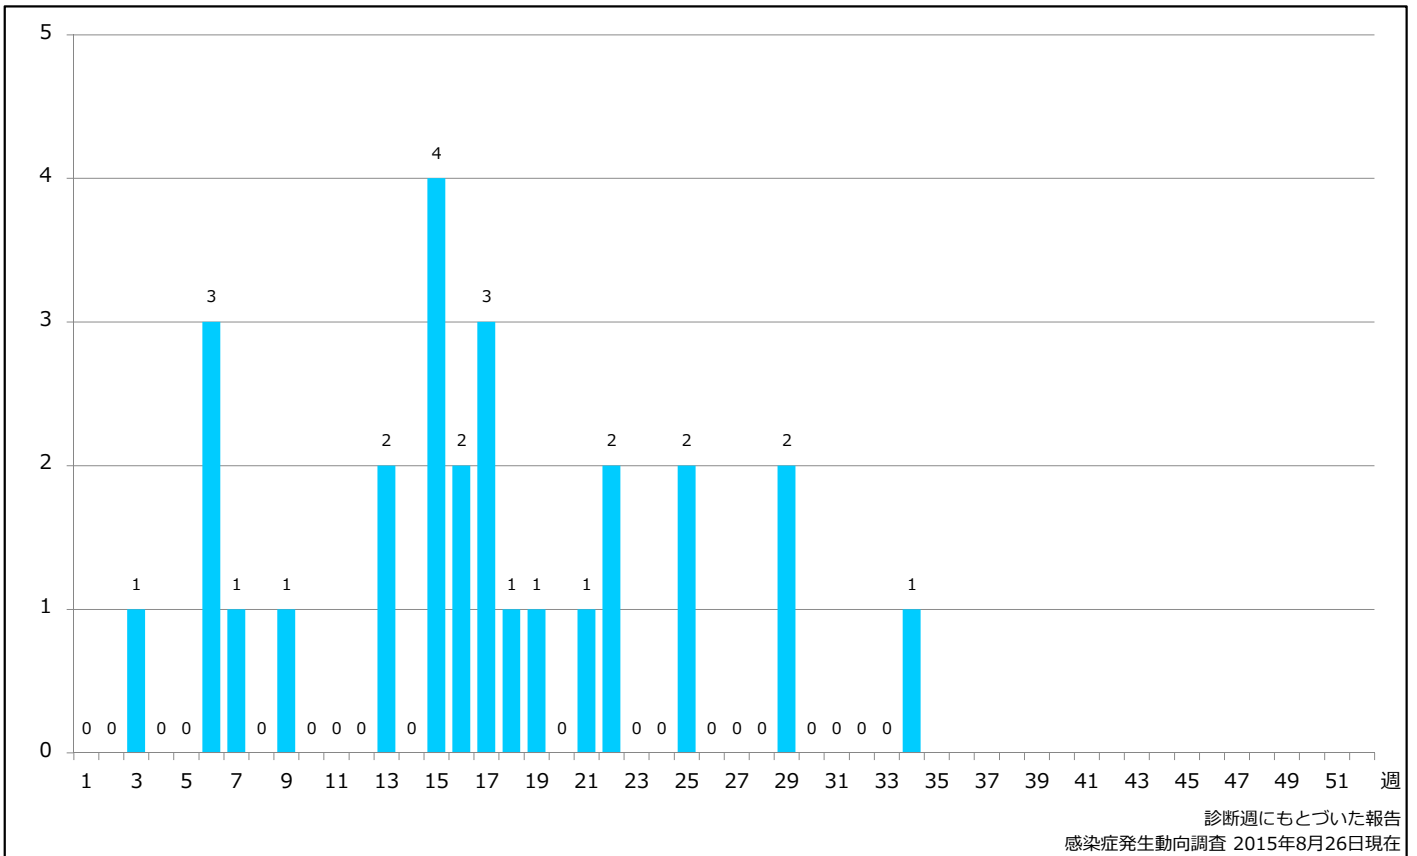

1. 麻疹累積報告数の推移 2009~2015年 (第1~34週)

Cumulative measles cases by week, 2009-2015 (week 1-34) (based on diagnosed week as of August 26, 2015)

2. 週別麻疹報告数 2015年 第1~34週 (n=27)

Weekly measles cases, week 1-34, 2015 (based on diagnosed week as of August 26, 2015)

3. 都道府県別病型別麻疹報告数 2015年 第34週 (n=1)

Reported measles cases by prefecture and methods of diagnosis in week 34, 2015 (as of August 26, 2015)

■ Clinically diagnosed
 ■ Laboratory diagnosed
 ■ Modified measles, Laboratory diagnosed