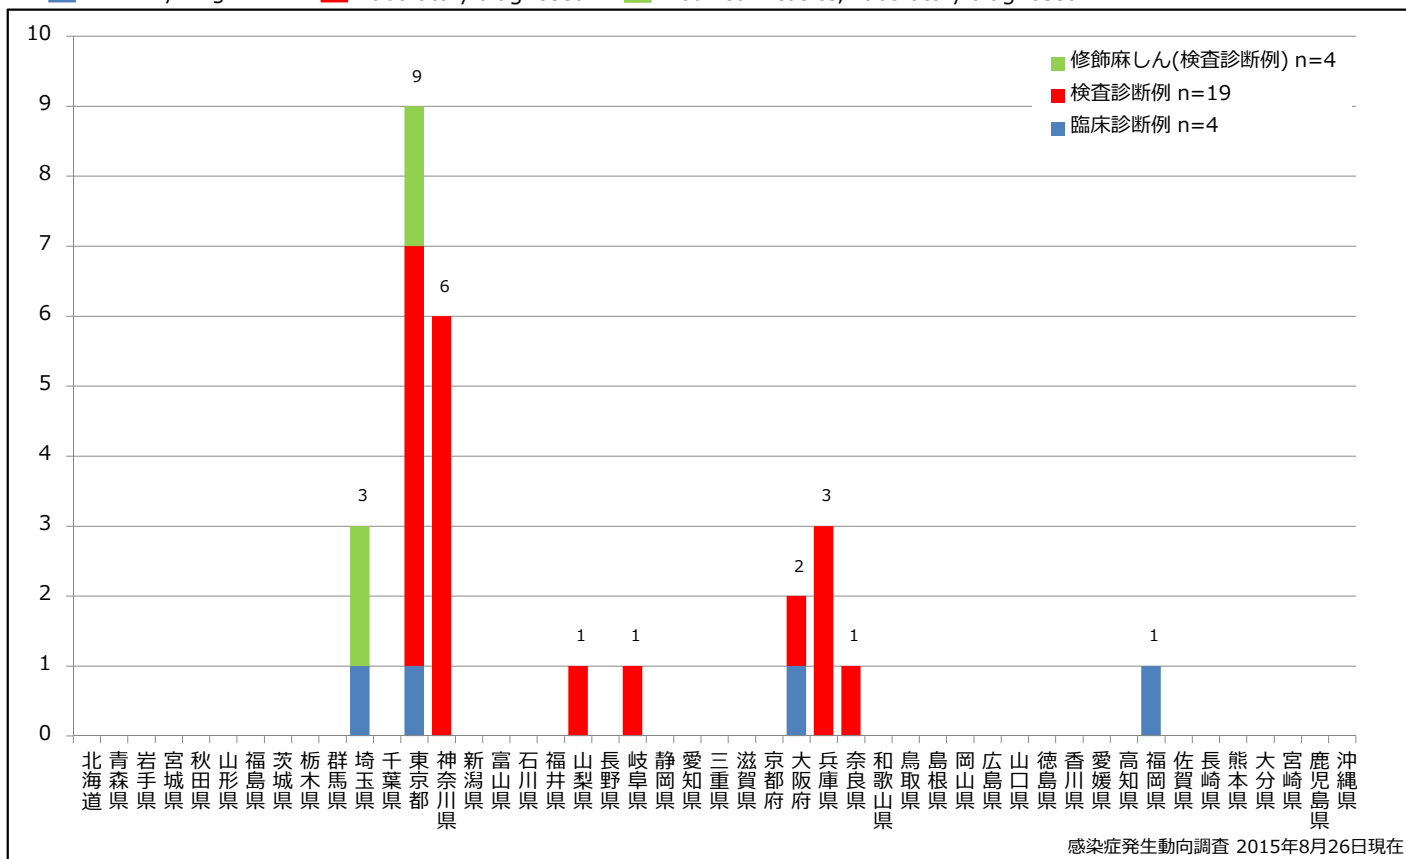

1. 麻疹累積報告数の推移 2009~2015年 (第1~34週)

Cumulative measles cases by week, 2009-2015 (week 1-34) (based on diagnosed week as of August 26, 2015)

2. 週別麻疹報告数 2015年 第1~34週 (n=27)

Weekly measles cases, week 1-34, 2015 (based on diagnosed week as of August 26, 2015)

3. 都道府県別病型別麻疹報告数 2015年 第34週 (n=1)

Reported measles cases by prefecture and methods of diagnosis in week 34, 2015 (as of August 26, 2015)

■ Clinically diagnosed
 ■ Laboratory diagnosed
 ■ Modified measles, Laboratory diagnosed

4. 都道府県別病型別麻疹累積報告数 2015年 第1~34週 (n=27)

Cumulative measles cases by prefecture and methods of diagnosis, week 1-34, 2015 (as of August 26, 2015)

■ Clinically diagnosed
 ■ Laboratory diagnosed
 ■ Modified measles, Laboratory diagnosed