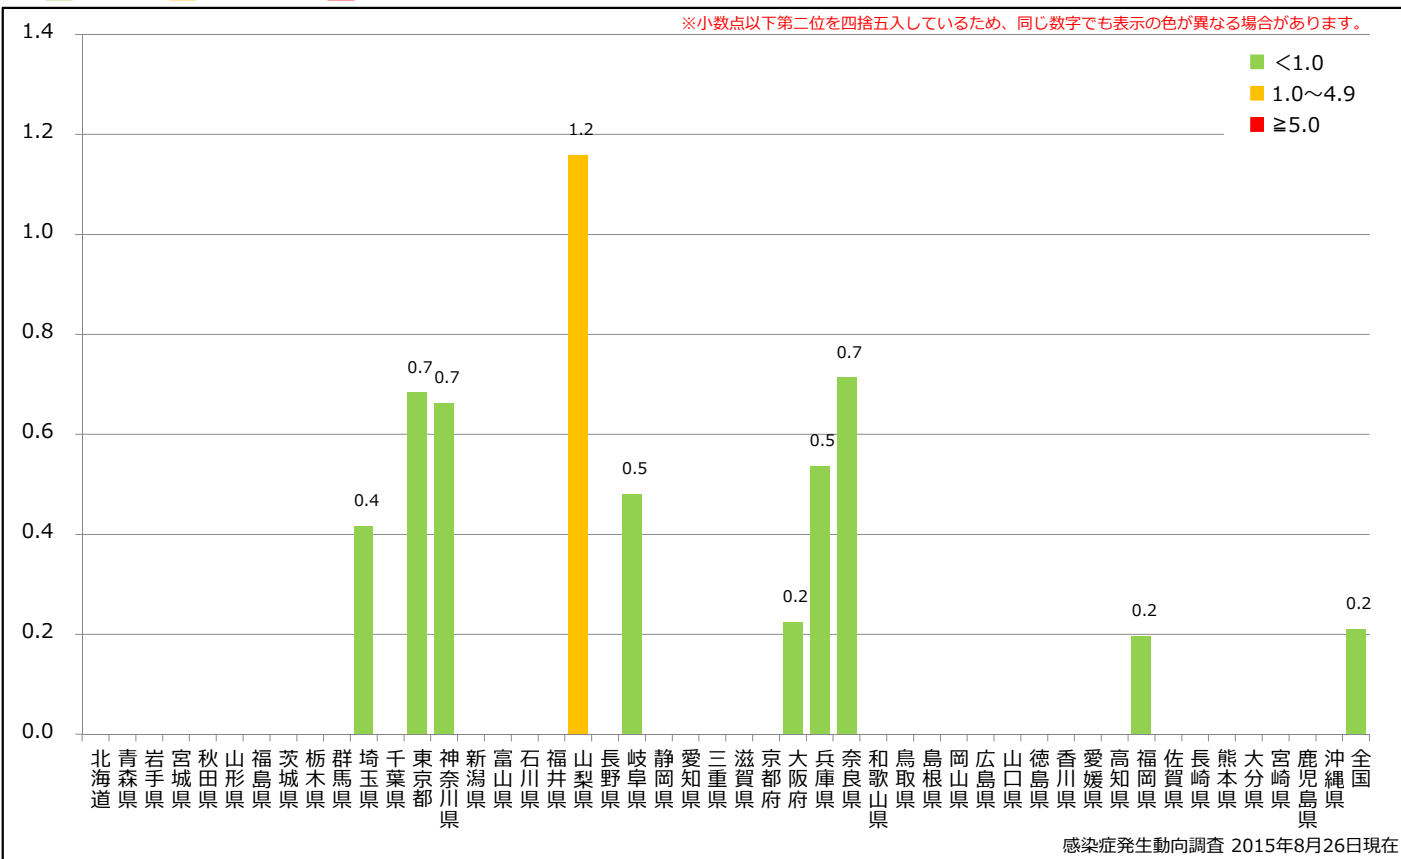

9. 都道府県別人口百万人あたり麻疹報告数 2015年 第1~34週 (n=27)

Reported measles cases per 1 million population by prefecture, week 1-34, 2015 (as of August 26, 2015)

■ <1.0 ■ 1.0~4.9 ■ ≥5.0