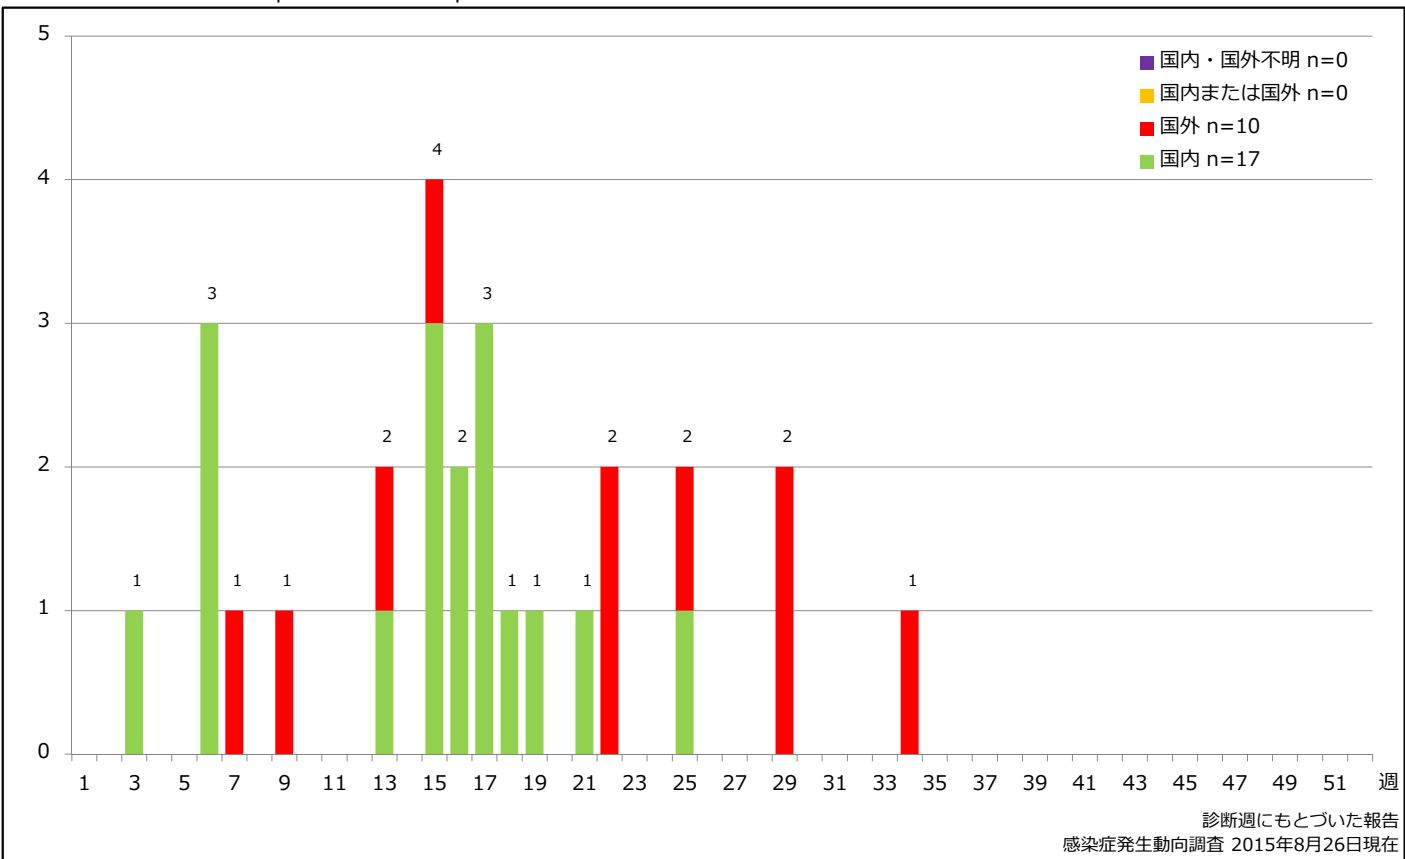

8. 週別推定感染地域(国内・外)別麻疹報告数 2015年 第1~34週 (n=27)

Weekly measles cases by acquired region, week 1-34, 2015 (based on diagnosed week as of August 26, 2015)

■ Domestic ■ Imported ■ Unspecified ■ Unknown