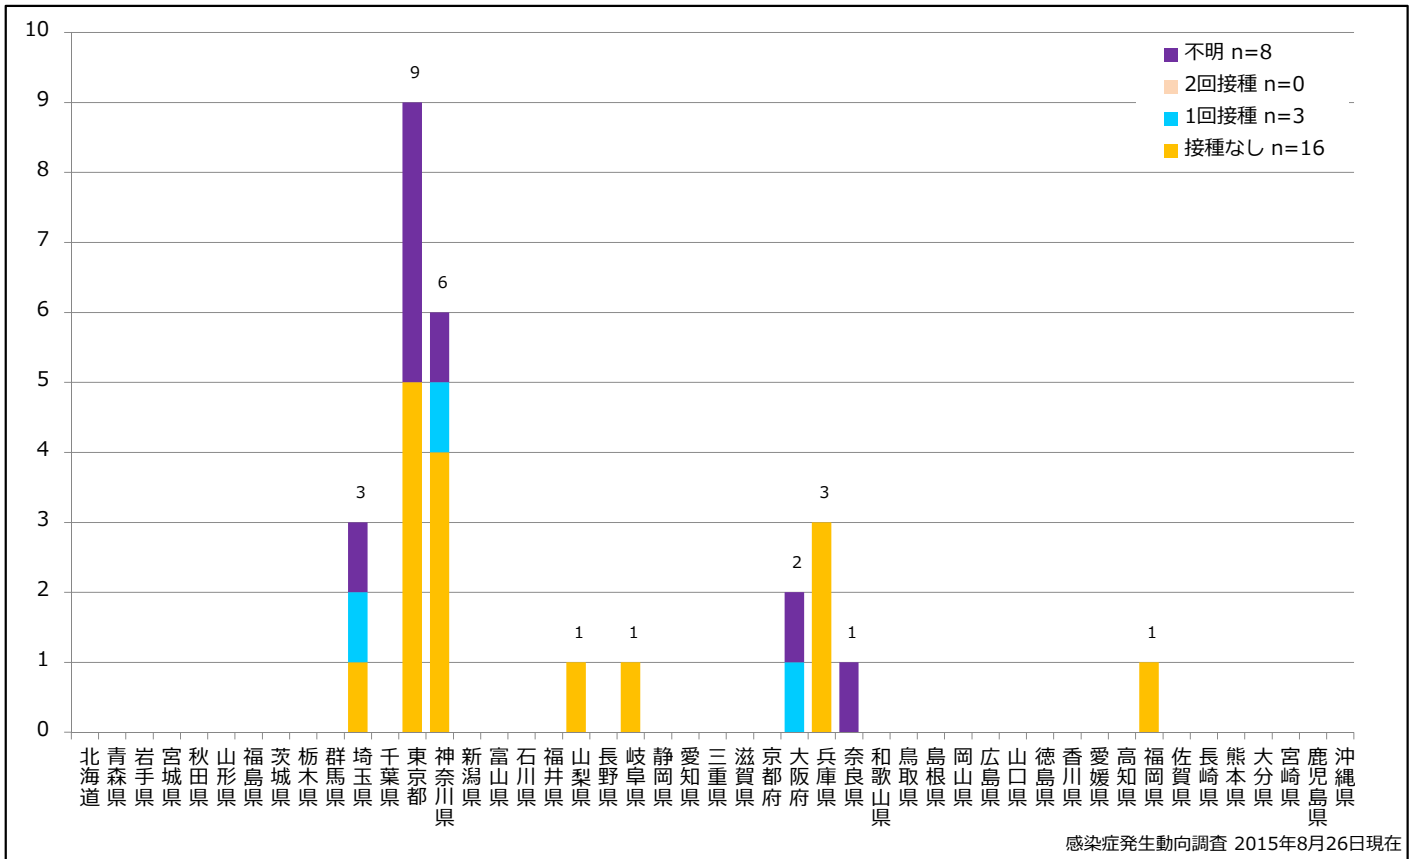

1. 麻疹累積報告数の推移 2009~2015年 (第1~34週)

Cumulative measles cases by week, 2009-2015 (week 1-34) (based on diagnosed week as of August 26, 2015)

2. 週別麻疹報告数 2015年 第1~34週 (n=27)

Weekly measles cases, week 1-34, 2015 (based on diagnosed week as of August 26, 2015)

4. 都道府県別病型別麻疹累積報告数 2015年 第1~34週 (n=27)

Cumulative measles cases by prefecture and methods of diagnosis, week 1-34, 2015 (as of August 26, 2015)

■ Clinically diagnosed
 ■ Laboratory diagnosed
 ■ Modified measles, Laboratory diagnosed

5. 都道府県別接種歴別麻疹累積報告数 2015年 第1~34週 (n=27)

Cumulative measles cases by prefecture and vaccinated status, week 1-34, 2015 (as of August 26, 2015)

None MCV1 MCV2 Unknown

6. 年齢群別接種歴別麻疹累積報告数 2015年 第1~34週 (n=27)

Cumulative measles cases by age and vaccinated status, week 1-34, 2015 (as of August 26, 2015)

None MCV1 MCV2 Unknown

7. 年齢群別麻疹累積報告数割合 2015年 第1~34週 (n=27)

Percentage of cumulative measles cases by age group, week 1-34, 2015 (as of August 26, 2015)