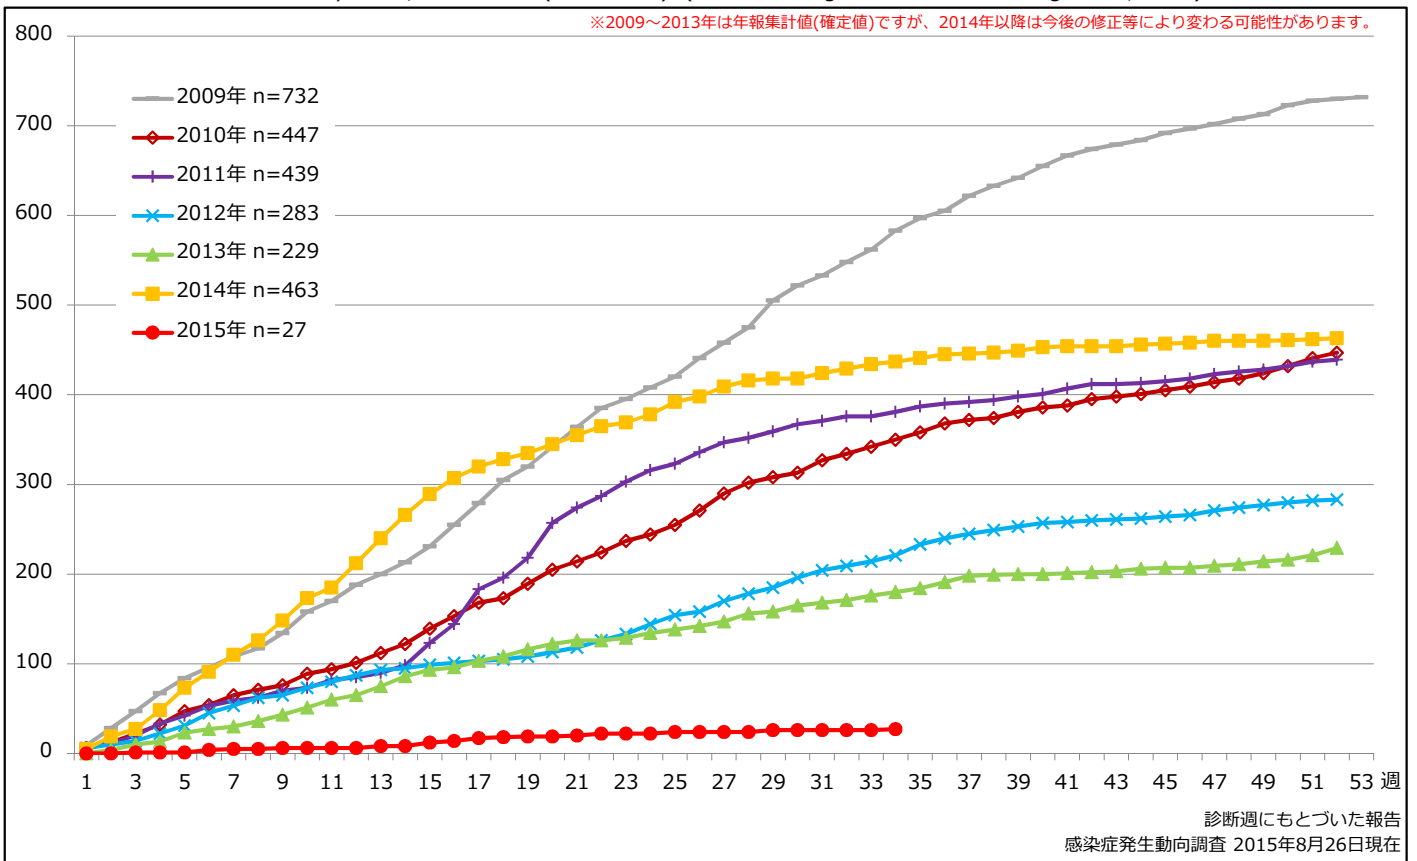

1. 麻疹累積報告数の推移 2009~2015年 (第1~34週)

Cumulative measles cases by week, 2009-2015 (week 1-34) (based on diagnosed week as of August 26, 2015)

2. 週別麻疹報告数 2015年 第1~34週 (n=27)

Weekly measles cases, week 1-34, 2015 (based on diagnosed week as of August 26, 2015)

3. 都道府県別病型別麻疹報告数 2015年 第34週 (n=1)

Reported measles cases by prefecture and methods of diagnosis in week 34, 2015 (as of August 26, 2015)

■ Clinically diagnosed
 ■ Laboratory diagnosed
 ■ Modified measles, Laboratory diagnosed

4. 都道府県別病型別麻疹累積報告数 2015年 第1~34週 (n=27)

Cumulative measles cases by prefecture and methods of diagnosis, week 1-34, 2015 (as of August 26, 2015)

■ Clinically diagnosed
 ■ Laboratory diagnosed
 ■ Modified measles, Laboratory diagnosed