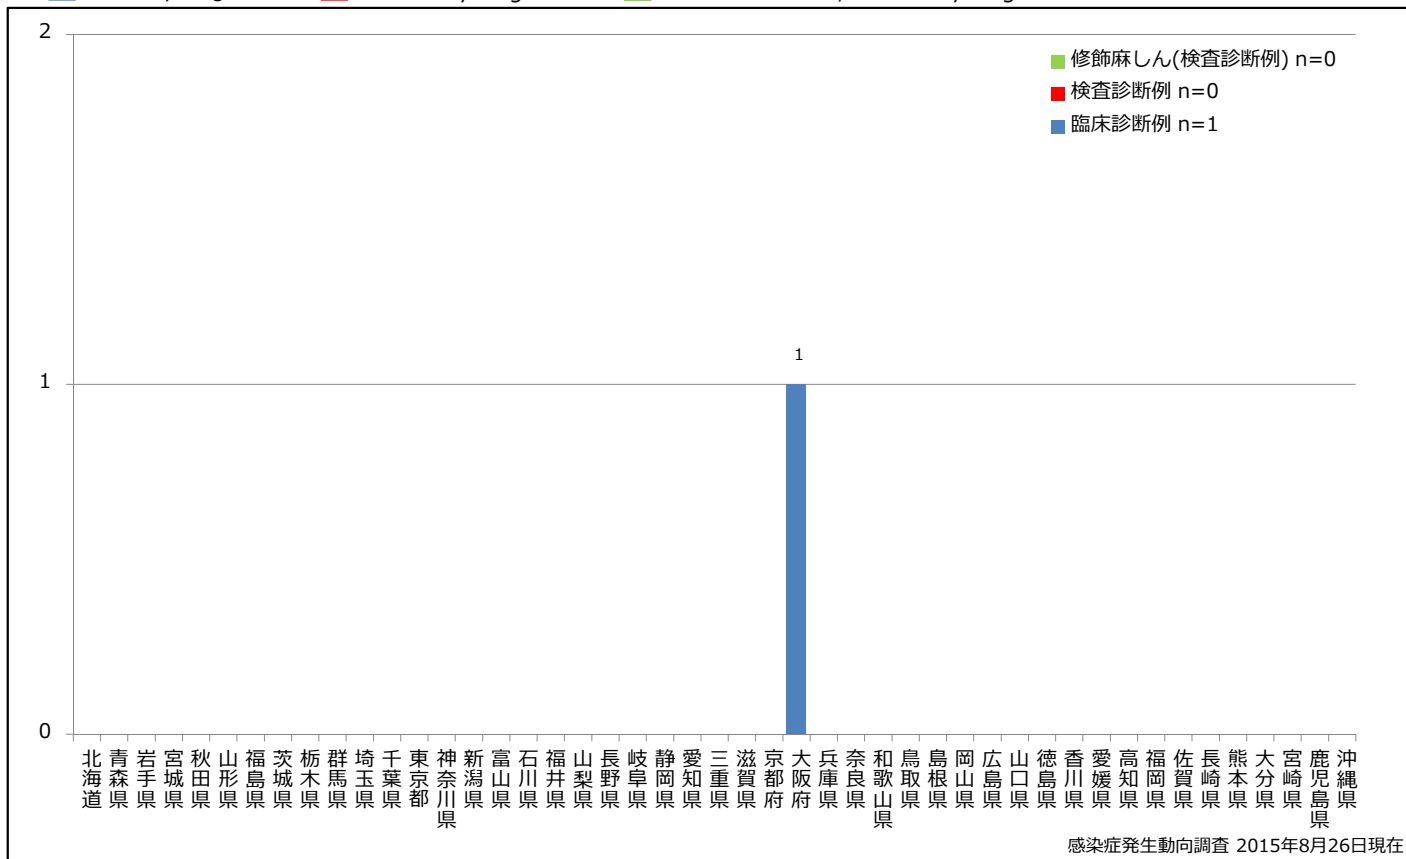

3. 都道府県別病型別麻疹報告数 2015年 第34週 (n=1)

Reported measles cases by prefecture and methods of diagnosis in week 34, 2015 (as of August 26, 2015)

■ Clinically diagnosed
■ Laboratory diagnosed
■ Modified measles, Laboratory diagnosed