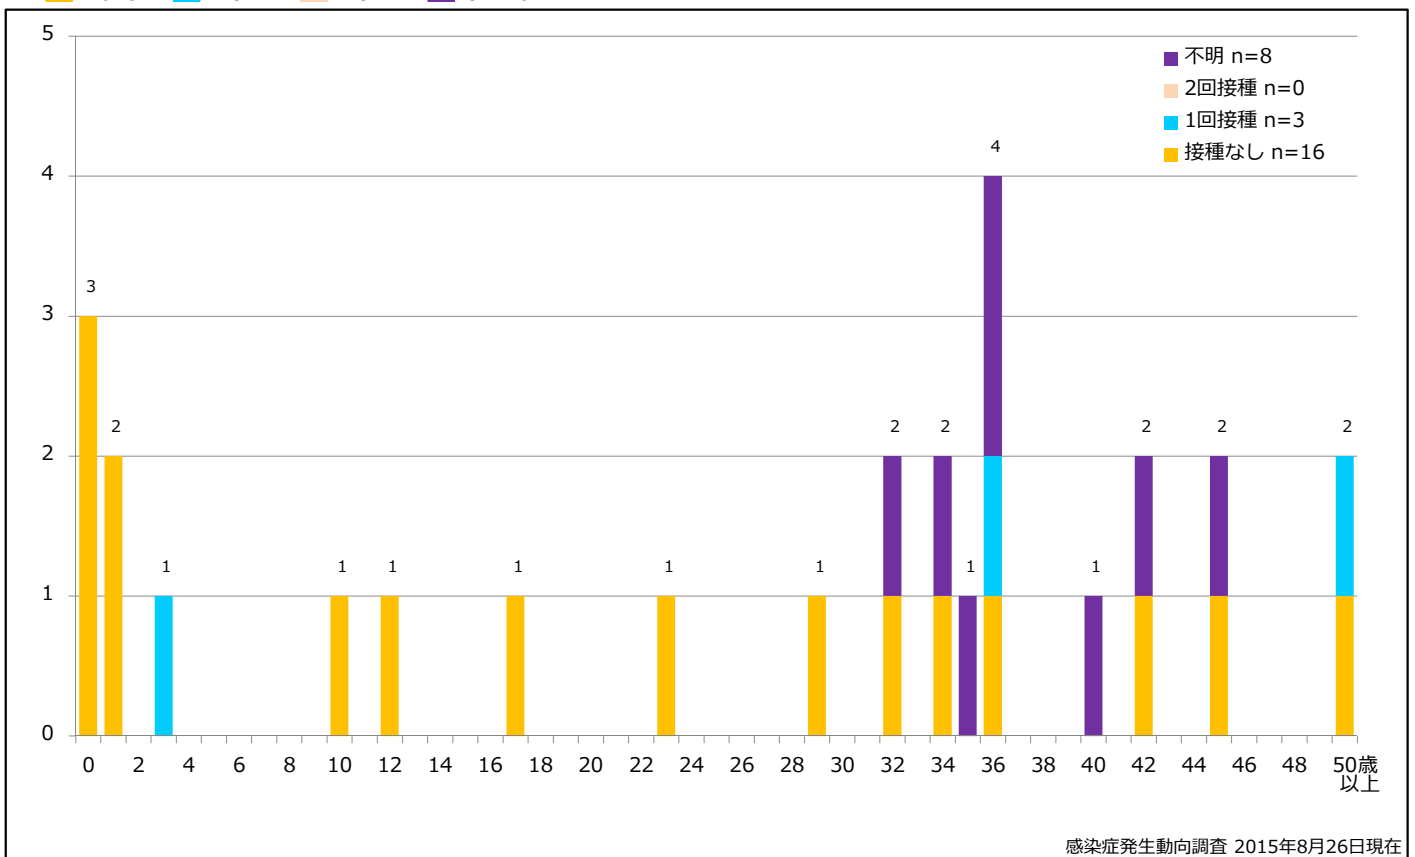

5. 都道府県別接種歴別麻疹累積報告数 2015年 第1~34週 (n=27)

Cumulative measles cases by prefecture and vaccinated status, week 1-34, 2015 (as of August 26, 2015)

None MCV1 MCV2 Unknown

6. 年齢群別接種歴別麻疹累積報告数 2015年 第1~34週 (n=27)

Cumulative measles cases by age and vaccinated status, week 1-34, 2015 (as of August 26, 2015)

None MCV1 MCV2 Unknown

7. 年齢群別麻疹累積報告数割合 2015年 第1~34週 (n=27)

Percentage of cumulative measles cases by age group, week 1-34, 2015 (as of August 26, 2015)