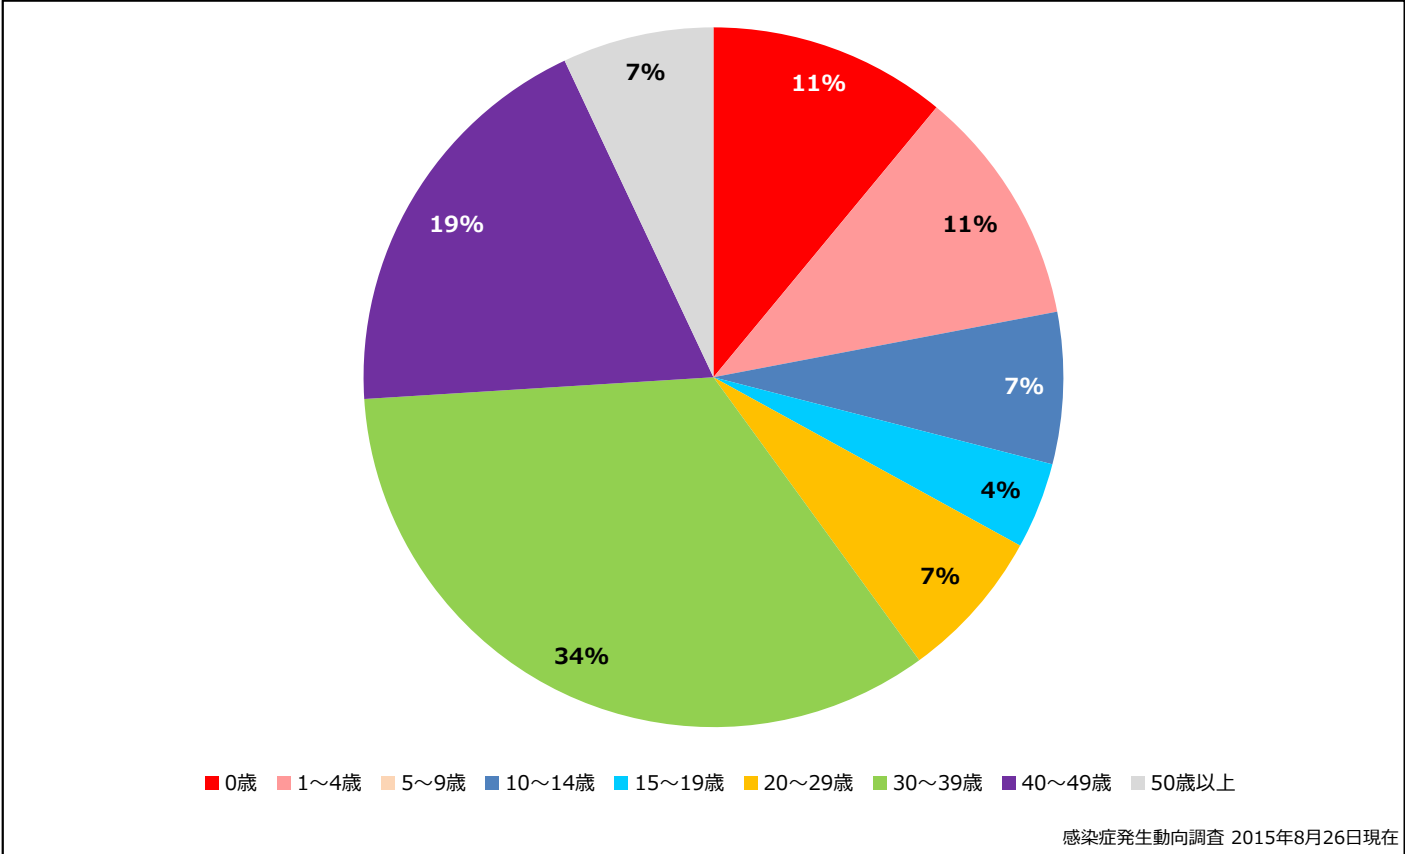

5. 都道府県別接種歴別麻疹累積報告数 2015年 第1~34週 (n=27)

Cumulative measles cases by prefecture and vaccinated status, week 1-34, 2015 (as of August 26, 2015)

None MCV1 MCV2 Unknown

6. 年齢群別接種歴別麻疹累積報告数 2015年 第1~34週 (n=27)

Cumulative measles cases by age and vaccinated status, week 1-34, 2015 (as of August 26, 2015)

None MCV1 MCV2 Unknown

7. 年齢群別麻疹累積報告数割合 2015年 第1~34週 (n=27)

Percentage of cumulative measles cases by age group, week 1-34, 2015 (as of August 26, 2015)