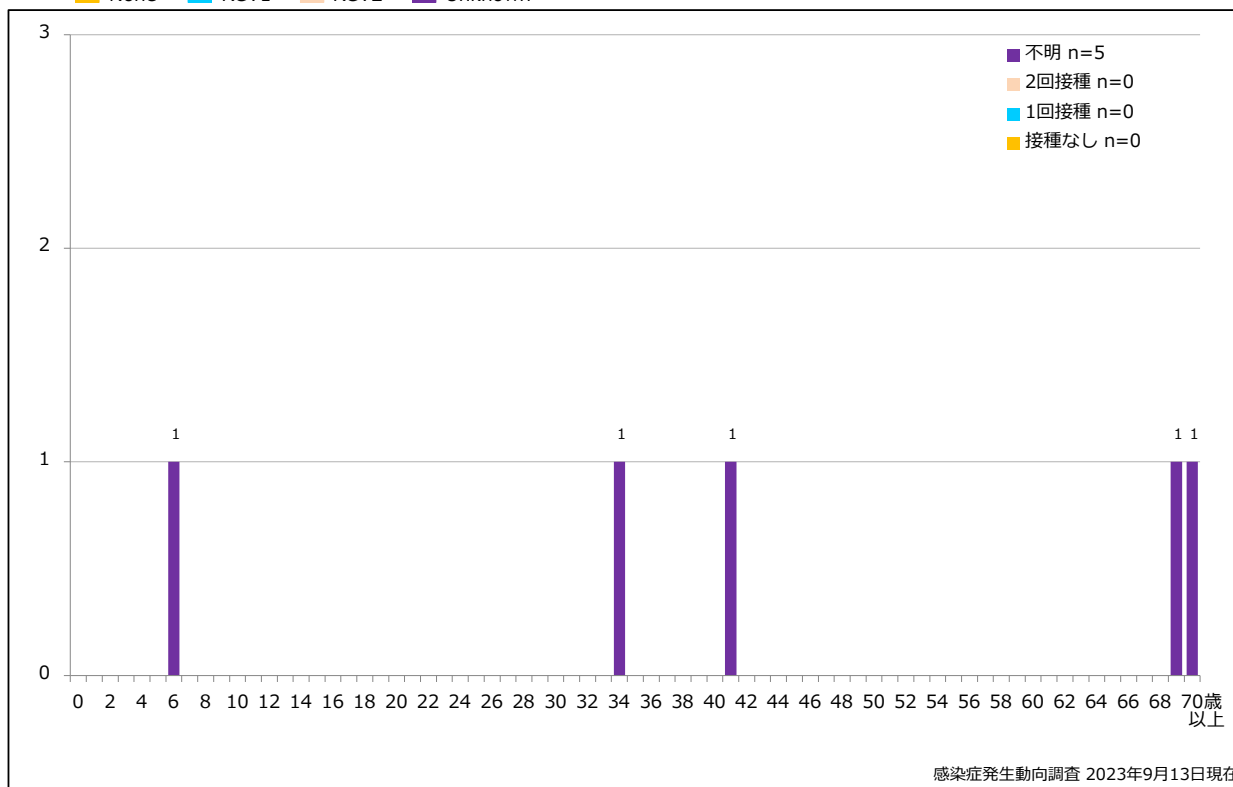

### 4. 都道府県別病型別風しん累積報告数 2023年 第1~36週 (n=10)

Cumulative rubella cases by prefecture and methods of diagnosis, week 1-36, 2023 (as of September 13, 2023)

**5-1. 年齢群別接種歴別風しん累積報告数 (男性) 2023年 第1~36週 (n=5)**

Cumulative rubella cases (male) by age and vaccinated status, week 1-36, 2023 (as of September 13, 2023)

None RCV1 RCV2 Unknown

**5-2. 年齢群別接種歴別風しん累積報告数 (女性) 2023年 第1~36週 (n=5)**

Cumulative rubella cases (female) by age and vaccinated status, week 1-36, 2023 (as of September 13, 2023)

None RCV1 RCV2 Unknown