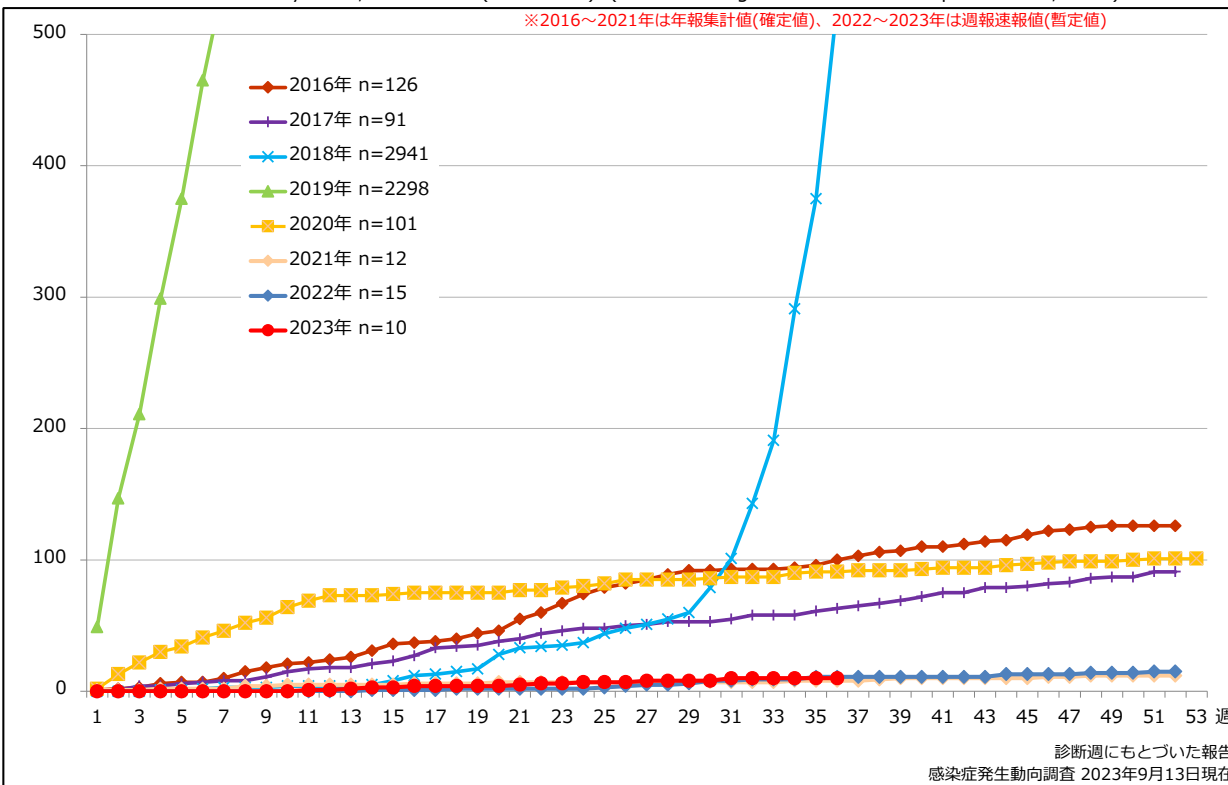

### 6. 年齢群別風しん累積報告数割合 (男女別) 2023年 第1~36週 (n=10)

Percentage of cumulative rubella cases (upper: male, bottom: female) by age group, week 1-36, 2023 (as of September 13, 2023)

### 7. 週別推定感染地域(国内・外)別風しん報告数 2023年 第1~36週 (n=10)

Weekly rubella cases by acquired region, week 1-36, 2023 (based on diagnosed week as of September 13, 2023)

Domestic Imported Unspecified Unknown

8. 都道府県別人口百万人あたり風しん報告数 2023年 第1~36週 (n=10)

Reported rubella cases per 1 million population by prefecture, week 1-36, 2023 (as of September 13, 2023)

追補. 風しん累積報告数の推移 2016~2023年 (第1~36週)

Cumulative rubella cases by week, 2016-2023 (week 1-36) (based on diagnosed week as of September 13, 2023)