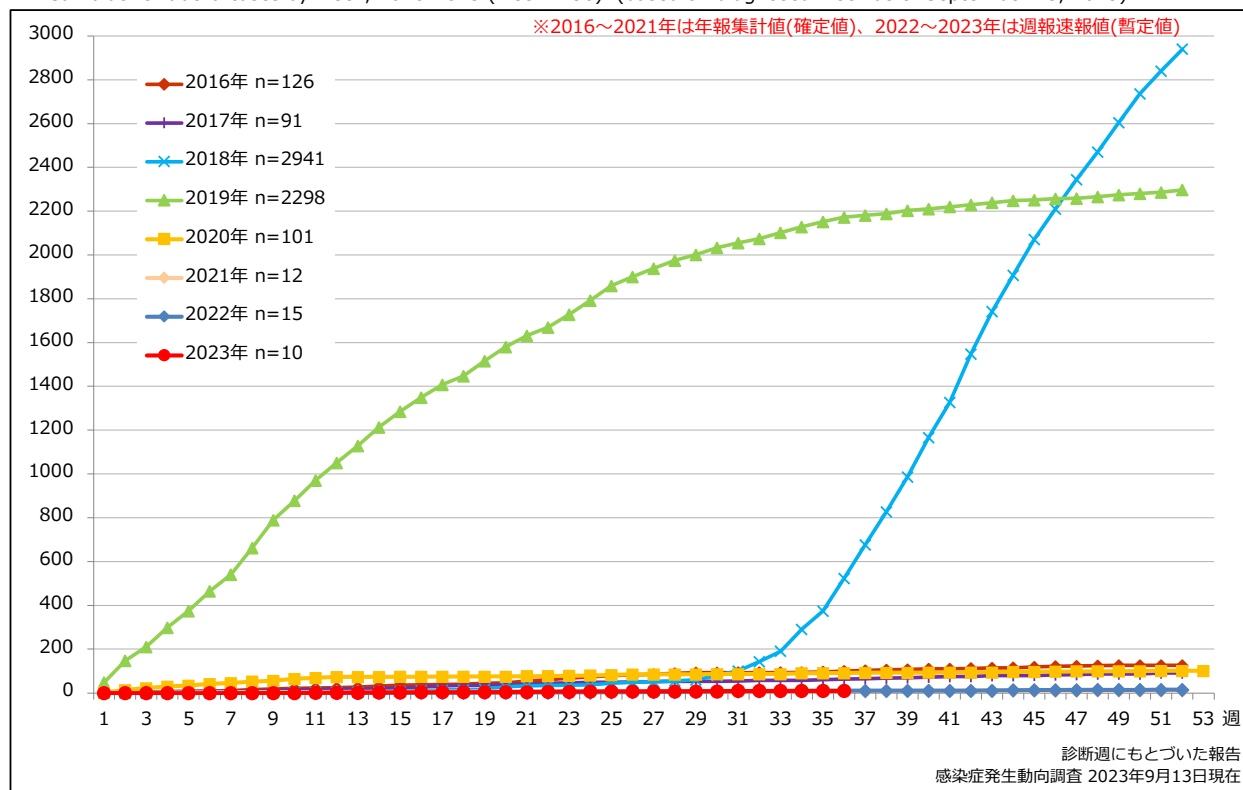

### 1. 風しん累積報告数の推移 2016~2023年 (第1~36週)

Cumulative rubella cases by week, 2016-2023 (week 1-36) (based on diagnosed week as of September 13, 2023)

### 2. 週別風しん報告数 2023年 第1~36週 (n=10)

Weekly rubella cases, week 1-36, 2023 (based on diagnosed week as of September 13, 2023)