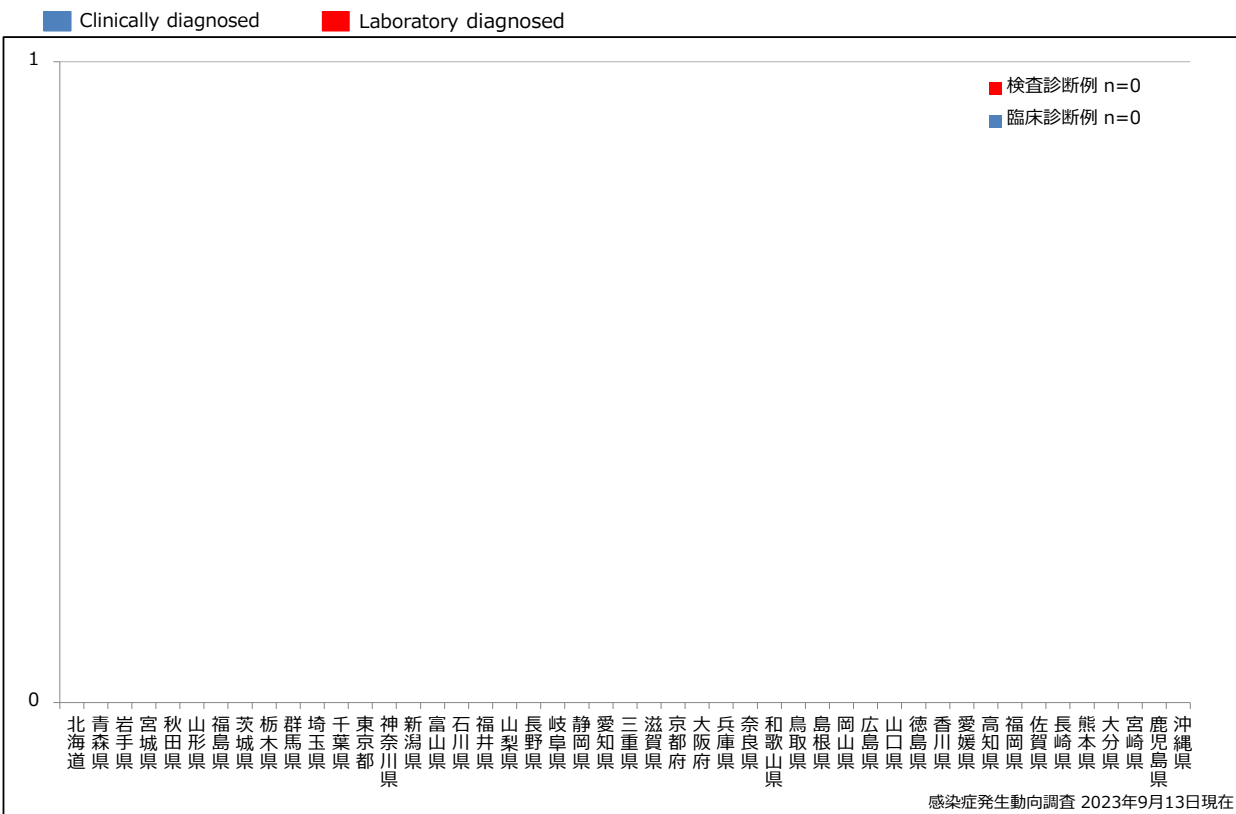

3. 都道府県別病型別風しん報告数 2023年 第36週 (n=0)

Reported rubella cases by prefecture and methods of diagnosis in week 36, 2023 (as of September 13, 2023)