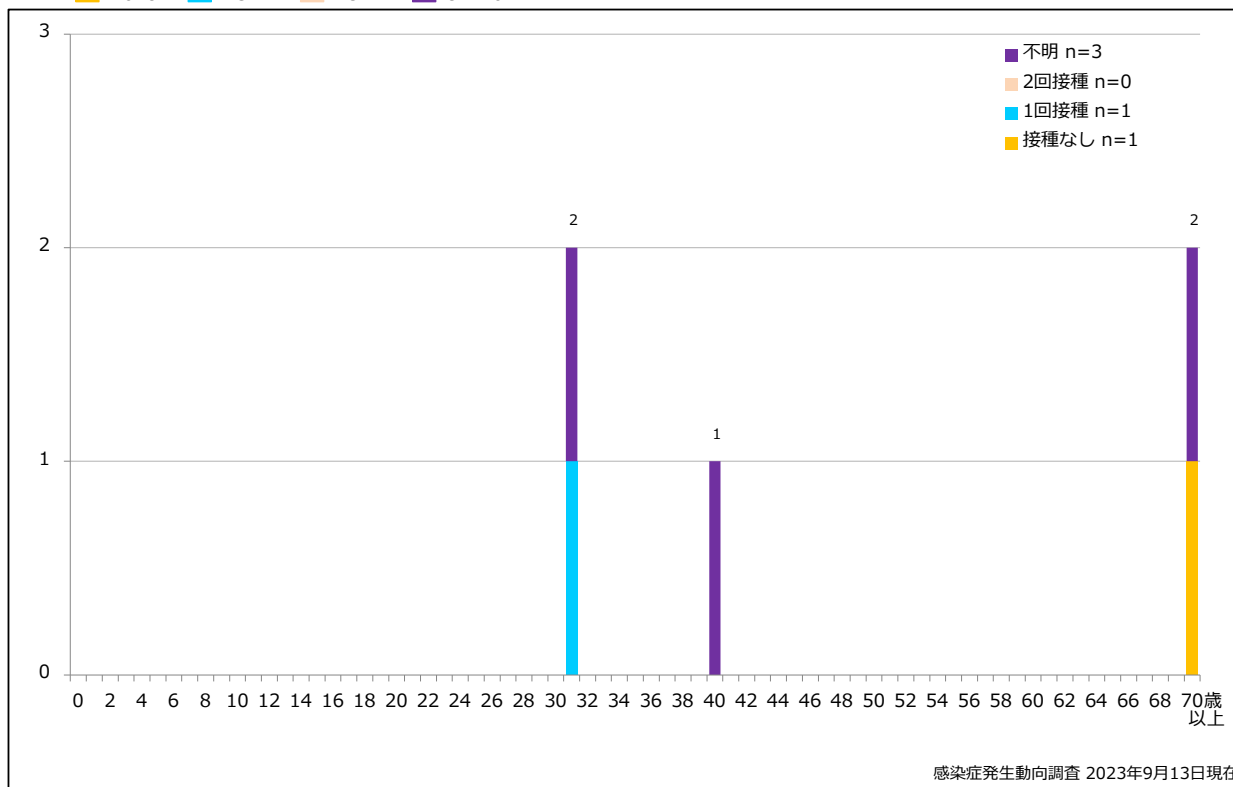

### 4. 都道府県別病型別風しん累積報告数 2023年 第1~36週 (n=10)

Cumulative rubella cases by prefecture and methods of diagnosis, week 1-36, 2023 (as of September 13, 2023)

**5-1. 年齢群別接種歴別風しん累積報告数 (男性) 2023年 第1~36週 (n=5)**

Cumulative rubella cases (male) by age and vaccinated status, week 1-36, 2023 (as of September 13, 2023)

None RCV1 RCV2 Unknown

**5-2. 年齢群別接種歴別風しん累積報告数 (女性) 2023年 第1~36週 (n=5)**

Cumulative rubella cases (female) by age and vaccinated status, week 1-36, 2023 (as of September 13, 2023)

None RCV1 RCV2 Unknown