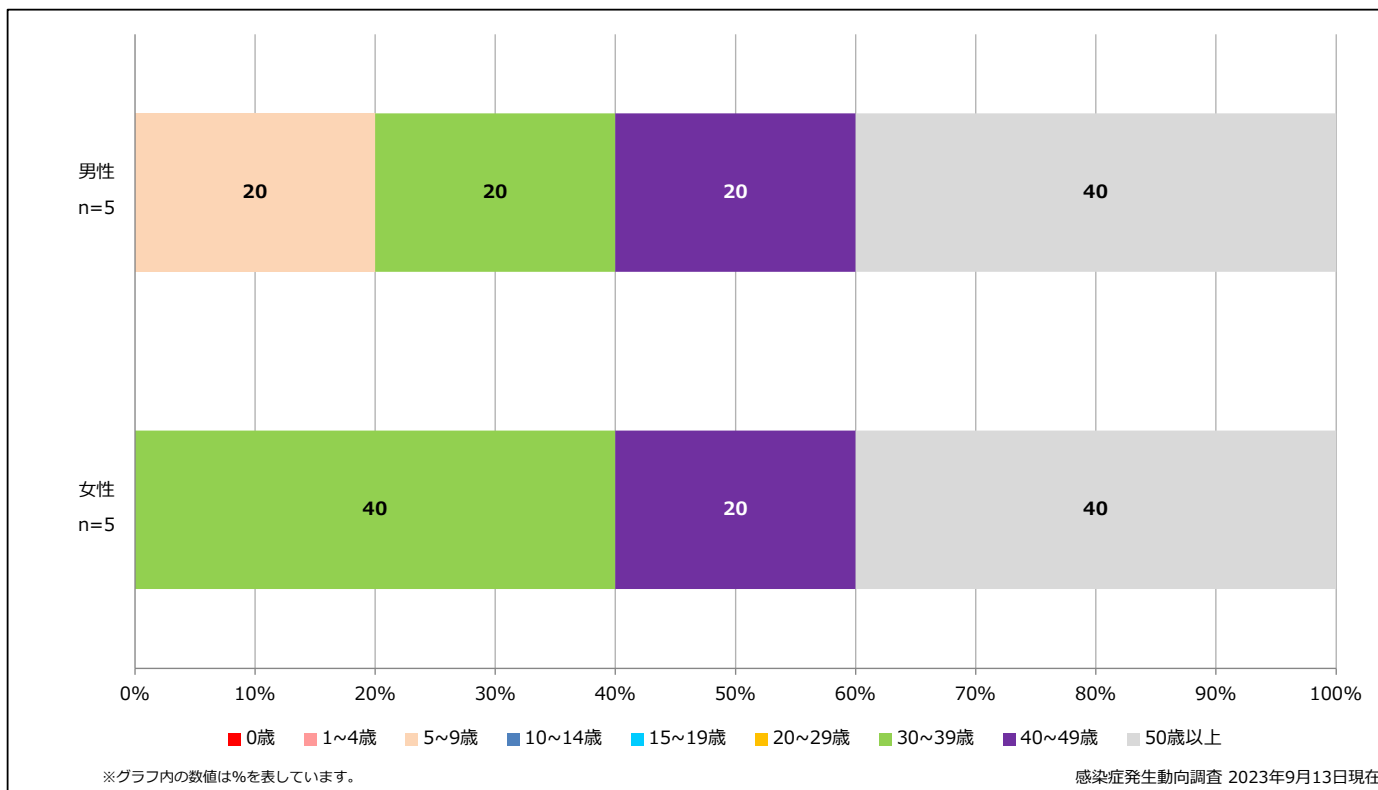

### 4. 都道府県別病型別風しん累積報告数 2023年 第1~36週 (n=10)

Cumulative rubella cases by prefecture and methods of diagnosis, week 1-36, 2023 (as of September 13, 2023)

**5-1. 年齢群別接種歴別風しん累積報告数 (男性) 2023年 第1~36週 (n=5)**

Cumulative rubella cases (male) by age and vaccinated status, week 1-36, 2023 (as of September 13, 2023)

None RCV1 RCV2 Unknown

**5-2. 年齢群別接種歴別風しん累積報告数 (女性) 2023年 第1~36週 (n=5)**

Cumulative rubella cases (female) by age and vaccinated status, week 1-36, 2023 (as of September 13, 2023)

None RCV1 RCV2 Unknown

### 6. 年齢群別風しん累積報告数割合 (男女別) 2023年 第1~36週 (n=10)

Percentage of cumulative rubella cases (upper: male, bottom: female) by age group, week 1-36, 2023 (as of September 13, 2023)