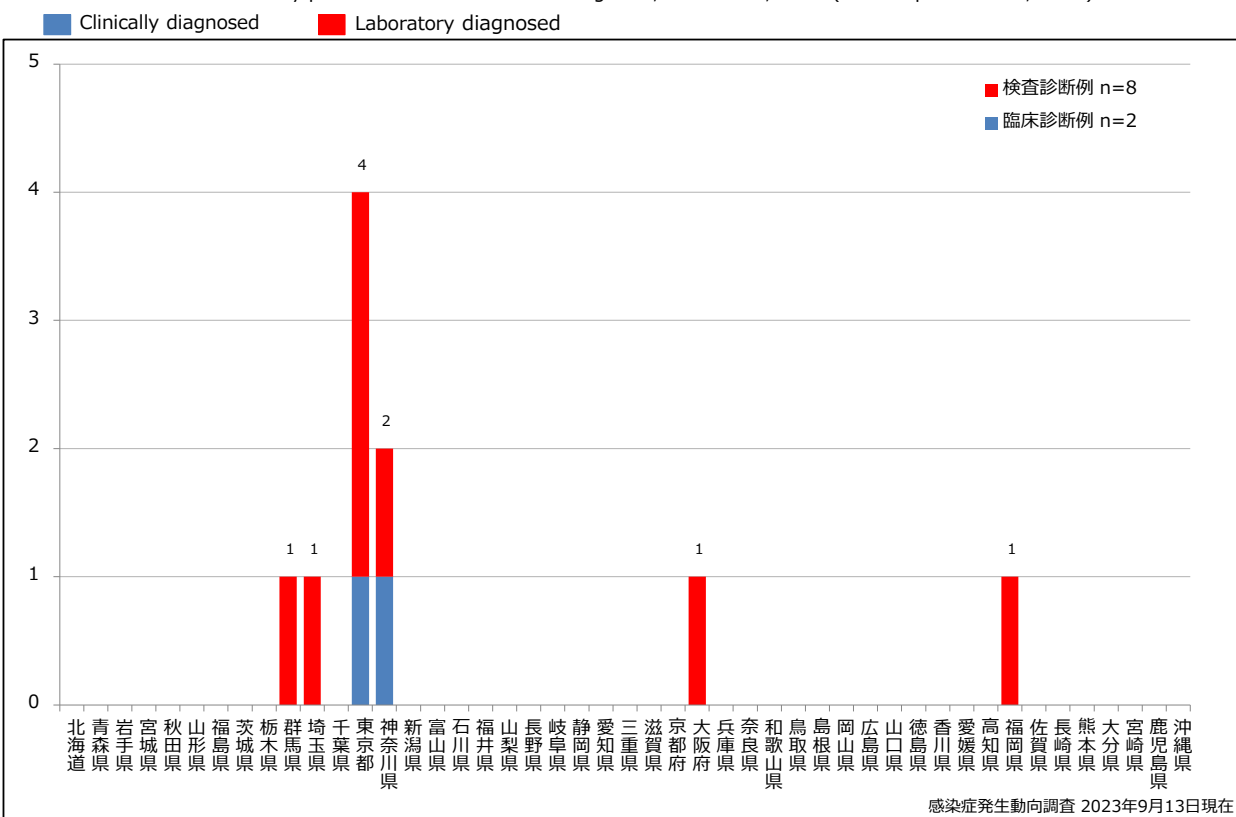

4. 都道府県別病型別風しん累積報告数 2023年 第1~36週 (n=10)

Cumulative rubella cases by prefecture and methods of diagnosis, week 1-36, 2023 (as of September 13, 2023)