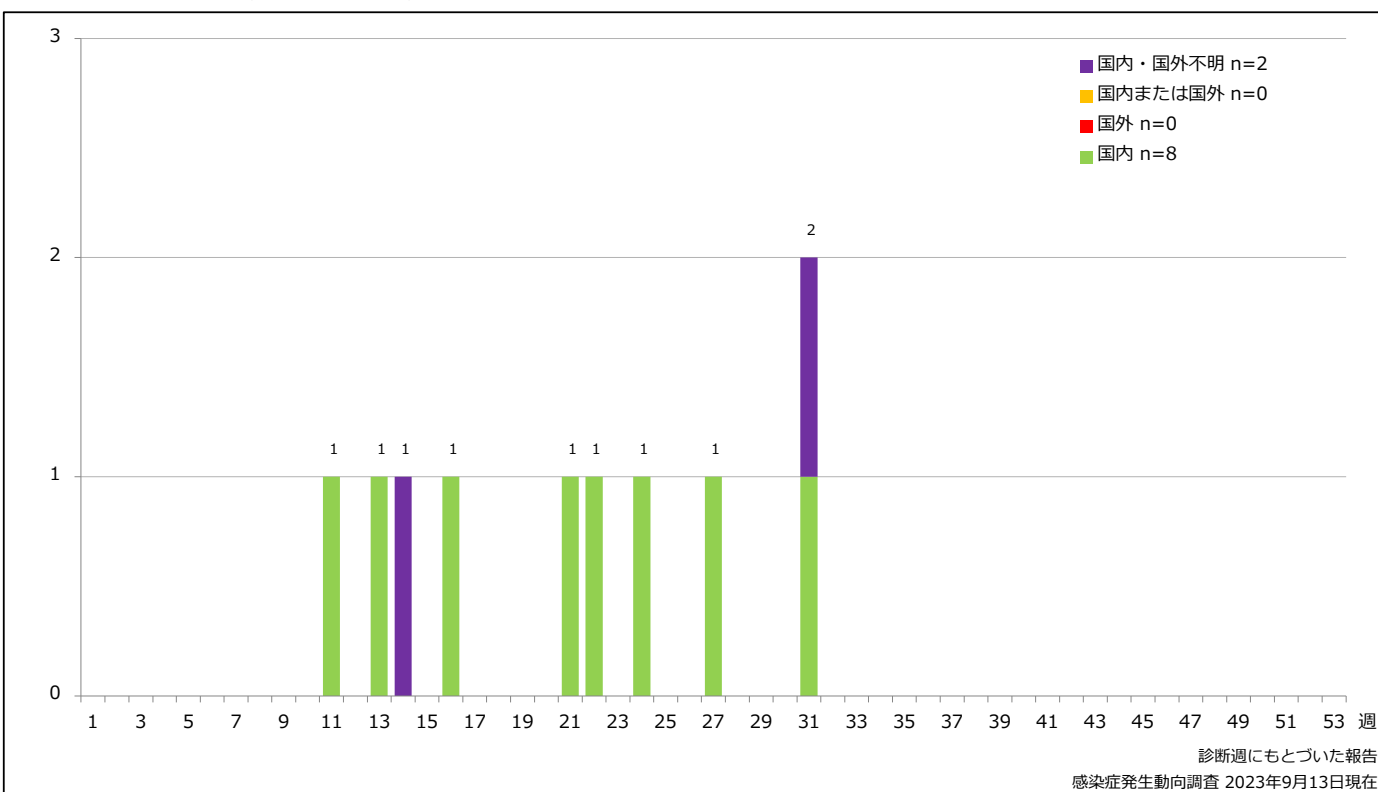

7. 週別推定感染地域(国内・外)別風しん報告数 2023年 第1~36週 (n=10)

Weekly rubella cases by acquired region, week 1-36, 2023 (based on diagnosed week as of September 13, 2023)

Domestic Imported Unspecified Unknown