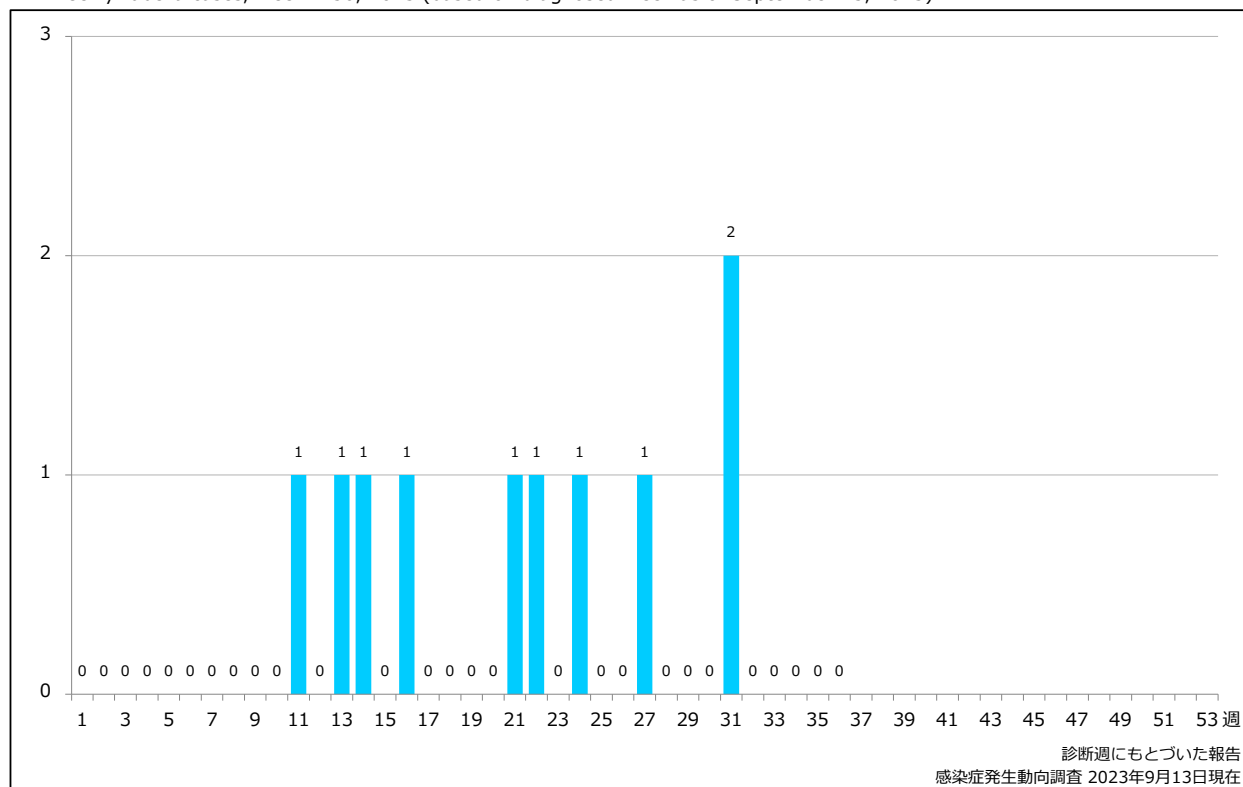

### 1. 風しん累積報告数の推移 2016~2023年 (第1~36週)

Cumulative rubella cases by week, 2016-2023 (week 1-36) (based on diagnosed week as of September 13, 2023)

### 2. 週別風しん報告数 2023年 第1~36週 (n=10)

Weekly rubella cases, week 1-36, 2023 (based on diagnosed week as of September 13, 2023)