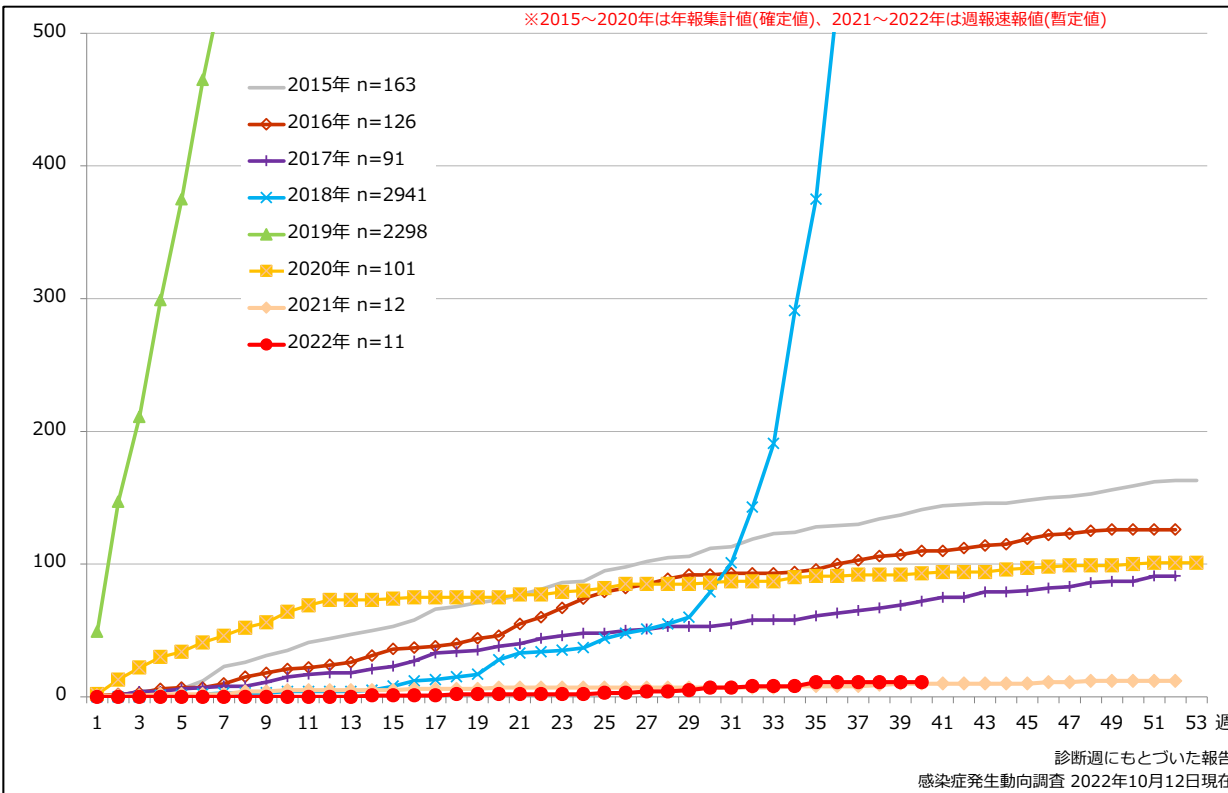

追補. 風しん累積報告数の推移 2015~2022年 (第1~40週)

Cumulative rubella cases by week, 2015-2022 (week 1-40) (based on diagnosed week as of October 12, 2022)