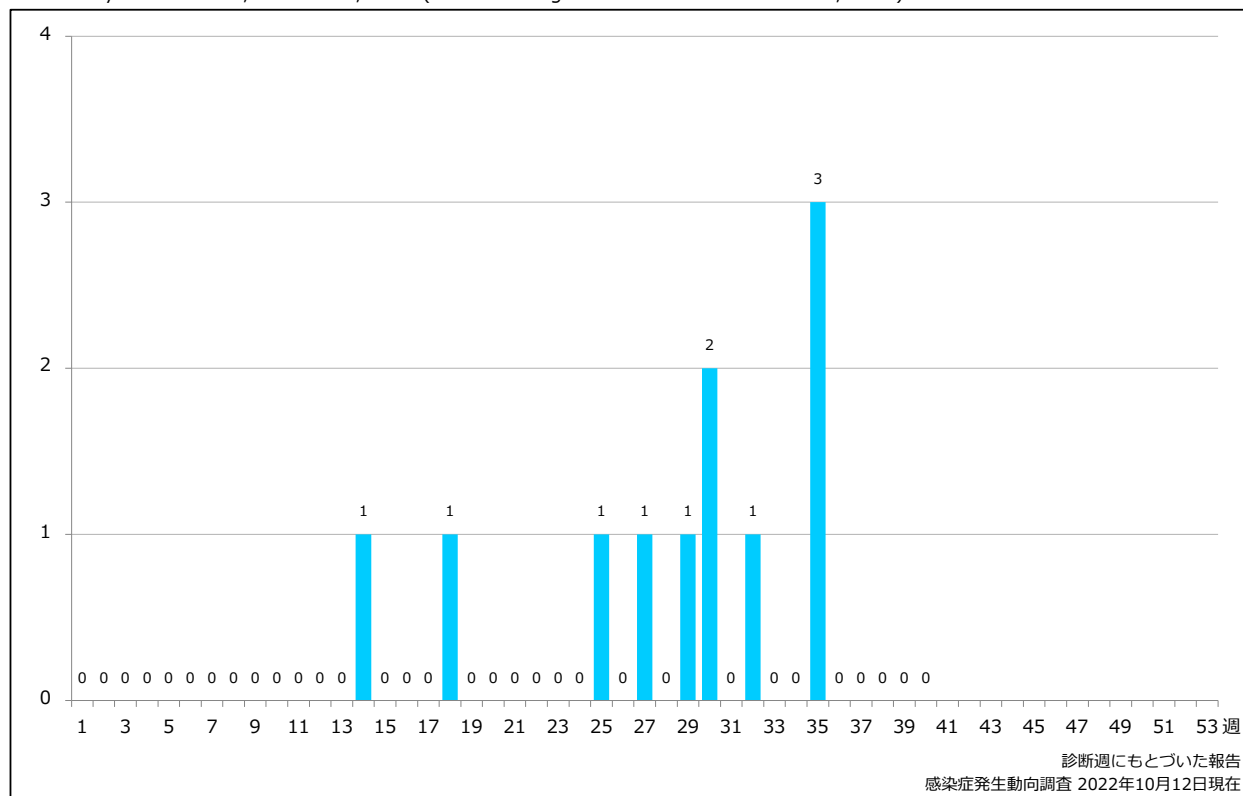

1. 風しん累積報告数の推移 2015～2022年 (第1～40週)

Cumulative rubella cases by week, 2015-2022 (week 1-40) (based on diagnosed week as of October 12, 2022)

2. 週別風しん報告数 2022年 第1～40週 (n=11)

Weekly rubella cases, week 1-40, 2022 (based on diagnosed week as of October 12, 2022)