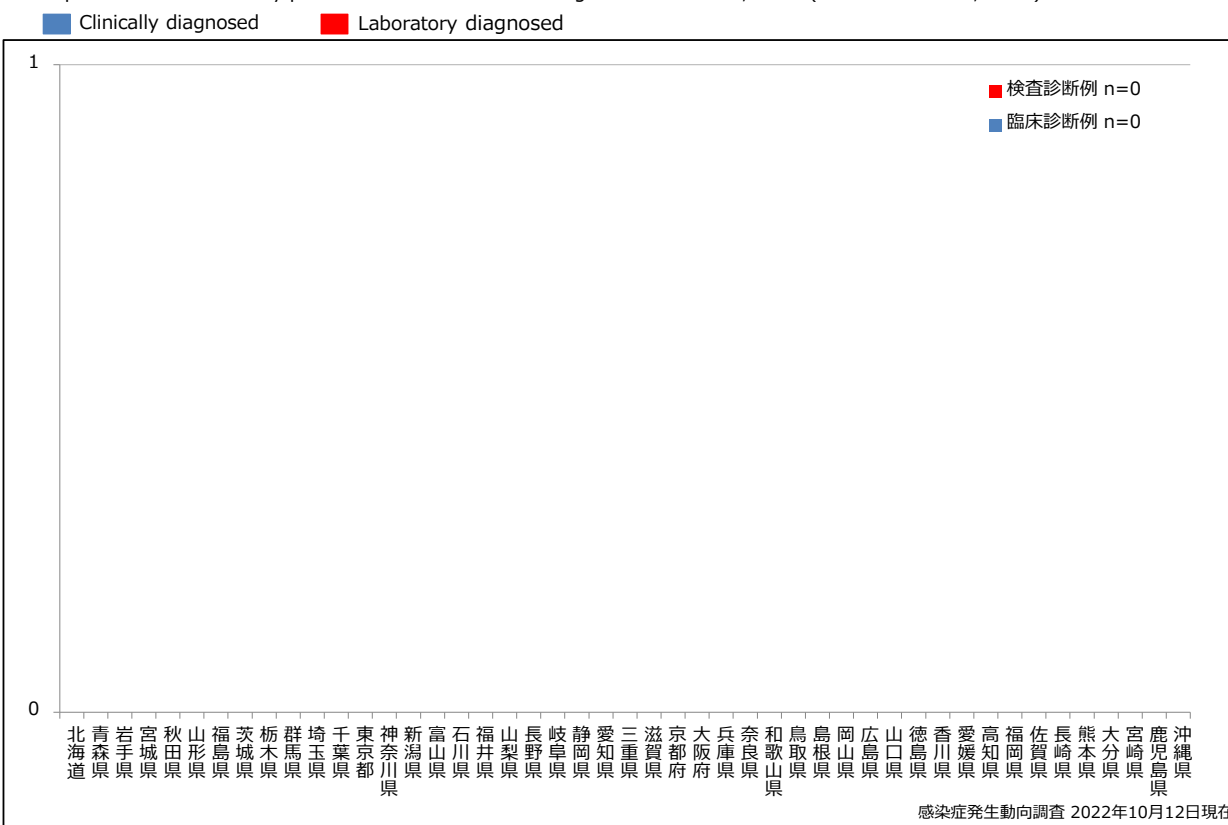

3. 都道府県別病型別風しん報告数 2022年 第40週 (n=0)

Reported rubella cases by prefecture and methods of diagnosis in week 40, 2022 (as of October 12, 2022)