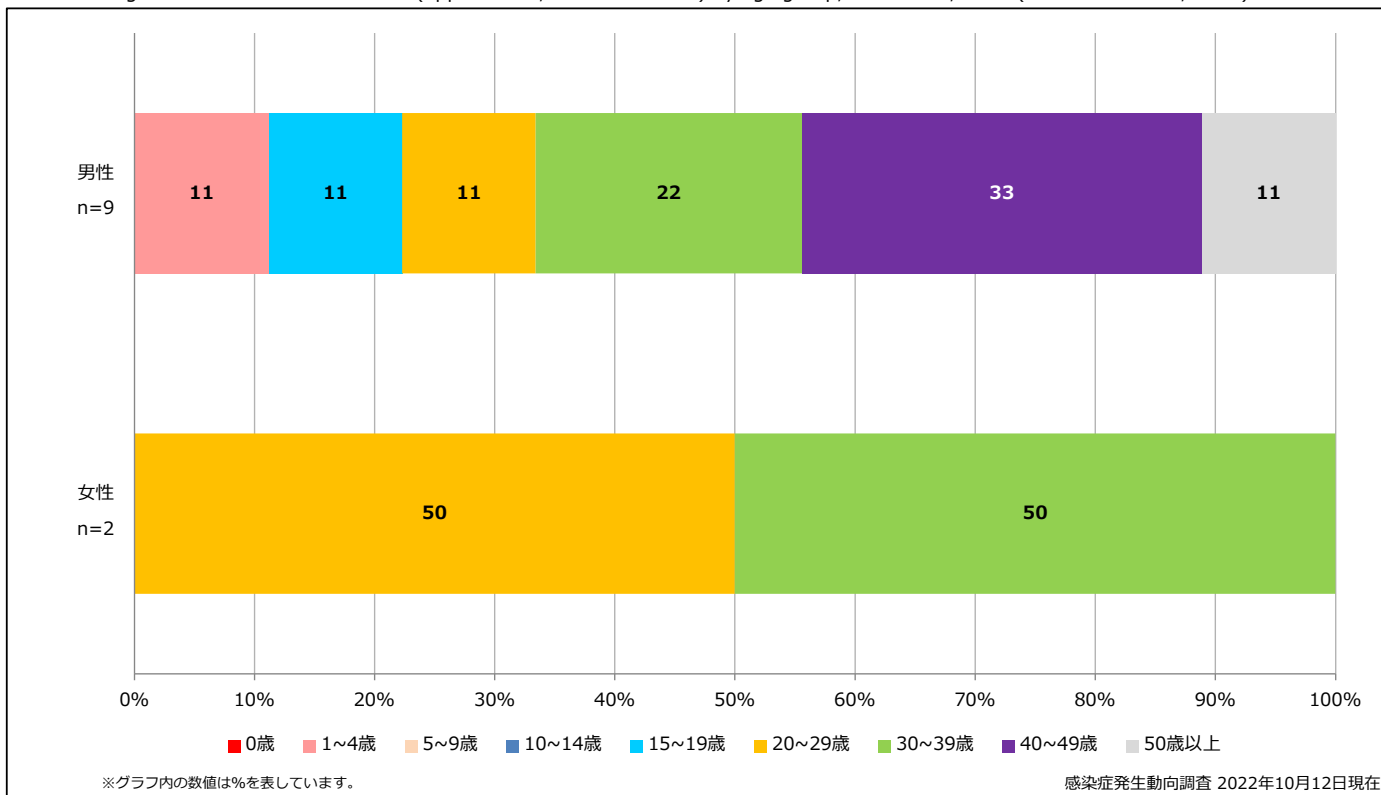

5-1. 年齢群別接種歴別風しん累積報告数 (男性) 2022年 第1~40週 (n=9)

Cumulative rubella cases (male) by age and vaccinated status, week 1-40, 2022 (as of October 12, 2022)

None RCV1 RCV2 Unknown

5-2. 年齢群別接種歴別風しん累積報告数 (女性) 2022年 第1~40週 (n=2)

Cumulative rubella cases (female) by age and vaccinated status, week 1-40, 2022 (as of October 12, 2022)

None RCV1 RCV2 Unknown

6. 年齢群別風しん累積報告数割合 (男女別) 2022年 第1~40週 (n=11)

Percentage of cumulative rubella cases (upper: male, bottom: female) by age group, week 1-40, 2022 (as of October 12, 2022)