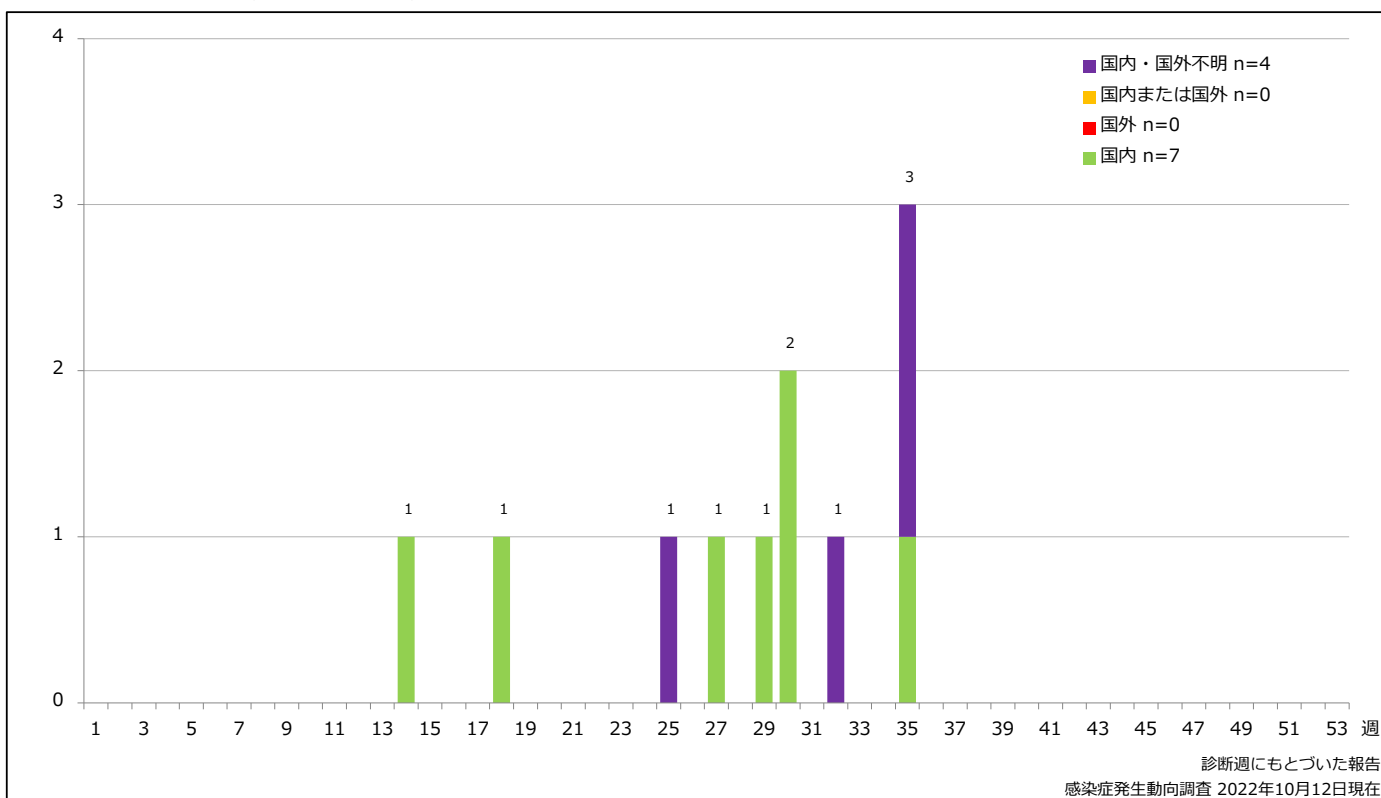

7. 週別推定感染地域(国内・外)別風しん報告数 2022年 第1~40週 (n=11)

Weekly rubella cases by acquired region, week 1-40, 2022 (based on diagnosed week as of October 12, 2022)

Domestic Imported Unspecified Unknown