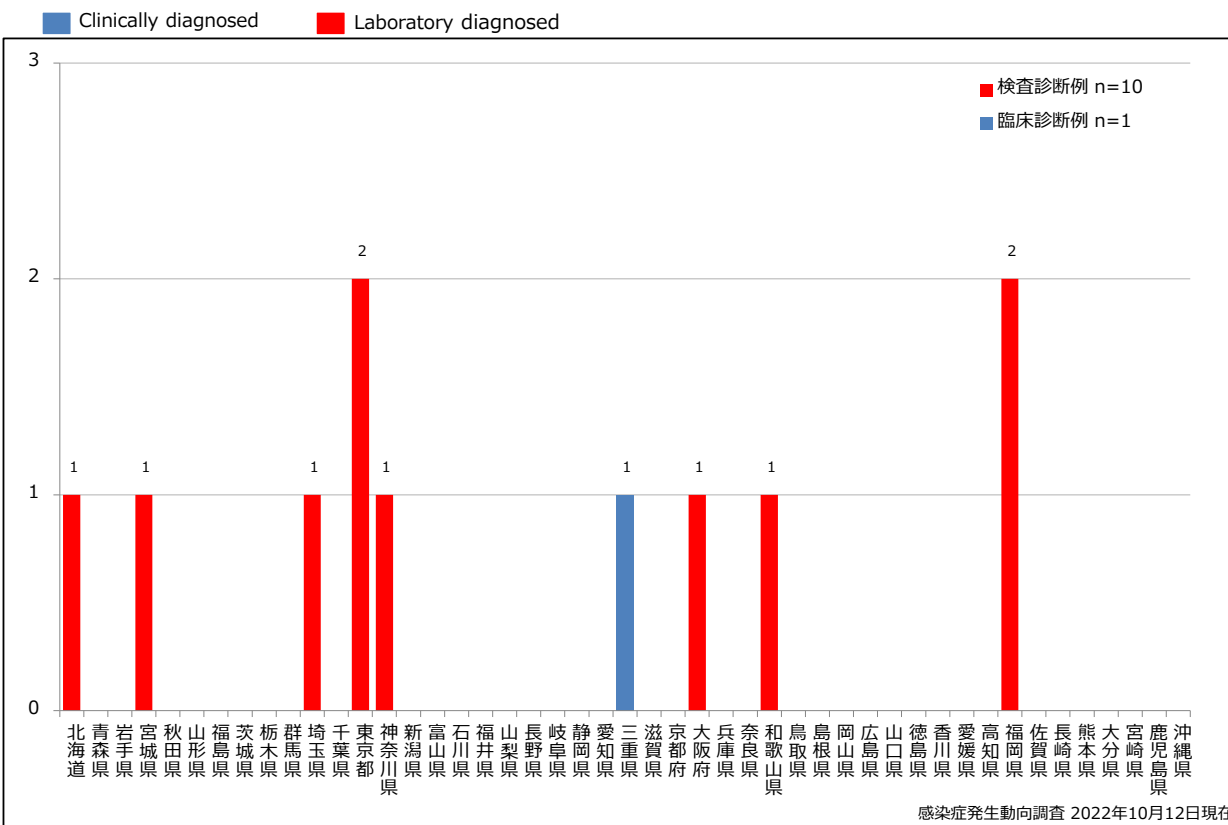

1. 風しん累積報告数の推移 2015～2022年 (第1～40週)

Cumulative rubella cases by week, 2015-2022 (week 1-40) (based on diagnosed week as of October 12, 2022)

2. 週別風しん報告数 2022年 第1～40週 (n=11)

Weekly rubella cases, week 1-40, 2022 (based on diagnosed week as of October 12, 2022)

5-1. 年齢群別接種歴別風しん累積報告数 (男性) 2022年 第1~40週 (n=9)

Cumulative rubella cases (male) by age and vaccinated status, week 1-40, 2022 (as of October 12, 2022)

None RCV1 RCV2 Unknown

5-2. 年齢群別接種歴別風しん累積報告数 (女性) 2022年 第1~40週 (n=2)

Cumulative rubella cases (female) by age and vaccinated status, week 1-40, 2022 (as of October 12, 2022)

None RCV1 RCV2 Unknown

6. 年齢群別風しん累積報告数割合 (男女別) 2022年 第1~40週 (n=11)

Percentage of cumulative rubella cases (upper: male, bottom: female) by age group, week 1-40, 2022 (as of October 12, 2022)

Weekly rubella cases from week 01 to week 40, 2022 (based on diagnosed week as of October 12, 2022)