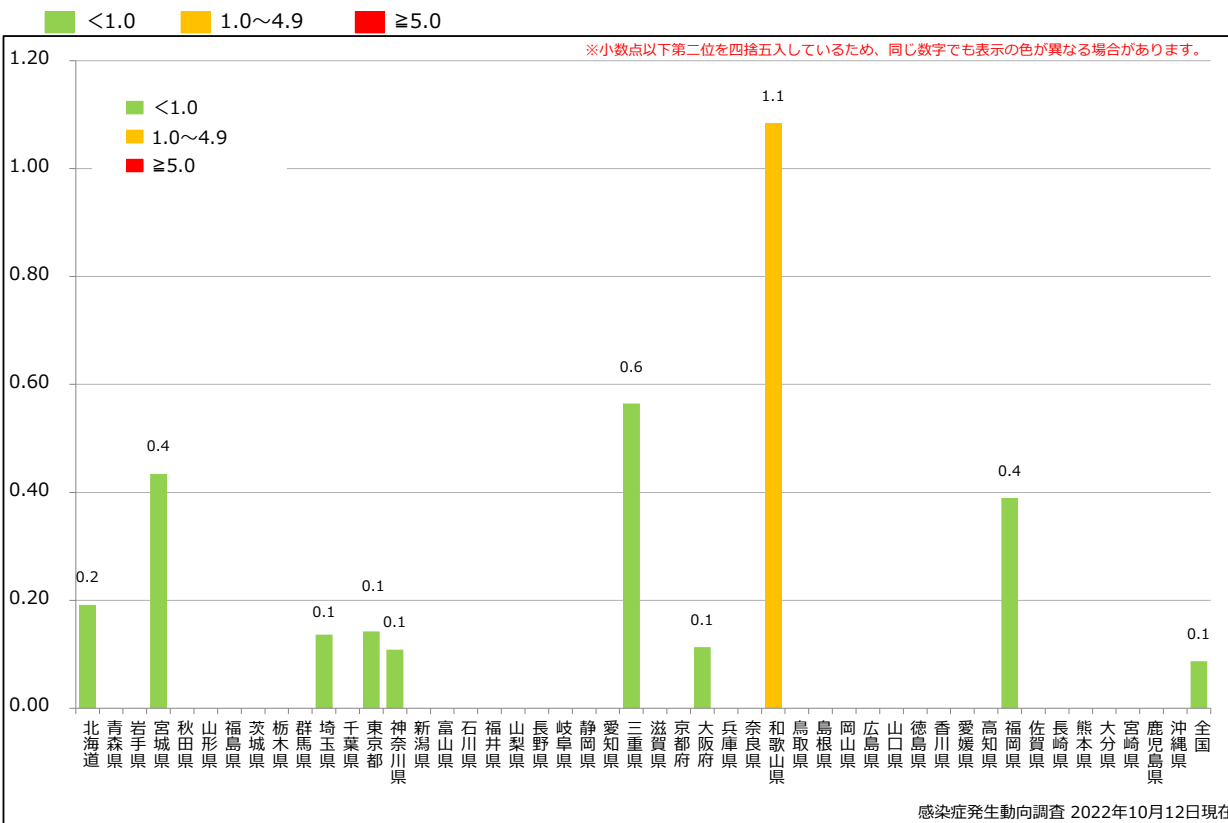

8. 都道府県別人口百万人あたり風しん報告数 2022年 第1~40週 (n=11)

Reported rubella cases per 1 million population by prefecture, week 1-40, 2022 (as of October 12, 2022)