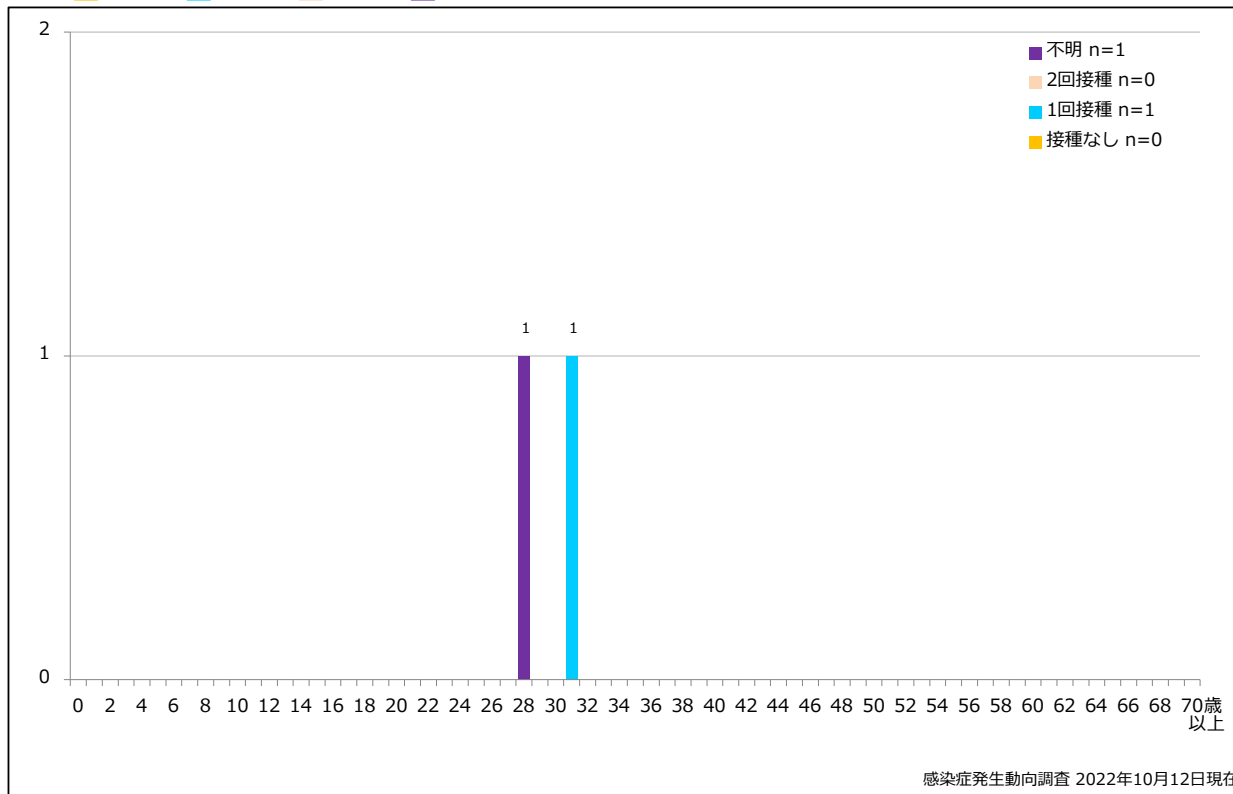

5-1. 年齢群別接種歴別風しん累積報告数 (男性) 2022年 第1~40週 (n=9)

Cumulative rubella cases (male) by age and vaccinated status, week 1-40, 2022 (as of October 12, 2022)

None RCV1 RCV2 Unknown

5-2. 年齢群別接種歴別風しん累積報告数 (女性) 2022年 第1~40週 (n=2)

Cumulative rubella cases (female) by age and vaccinated status, week 1-40, 2022 (as of October 12, 2022)

None RCV1 RCV2 Unknown

6. 年齢群別風しん累積報告数割合 (男女別) 2022年 第1~40週 (n=11)

Percentage of cumulative rubella cases (upper: male, bottom: female) by age group, week 1-40, 2022 (as of October 12, 2022)