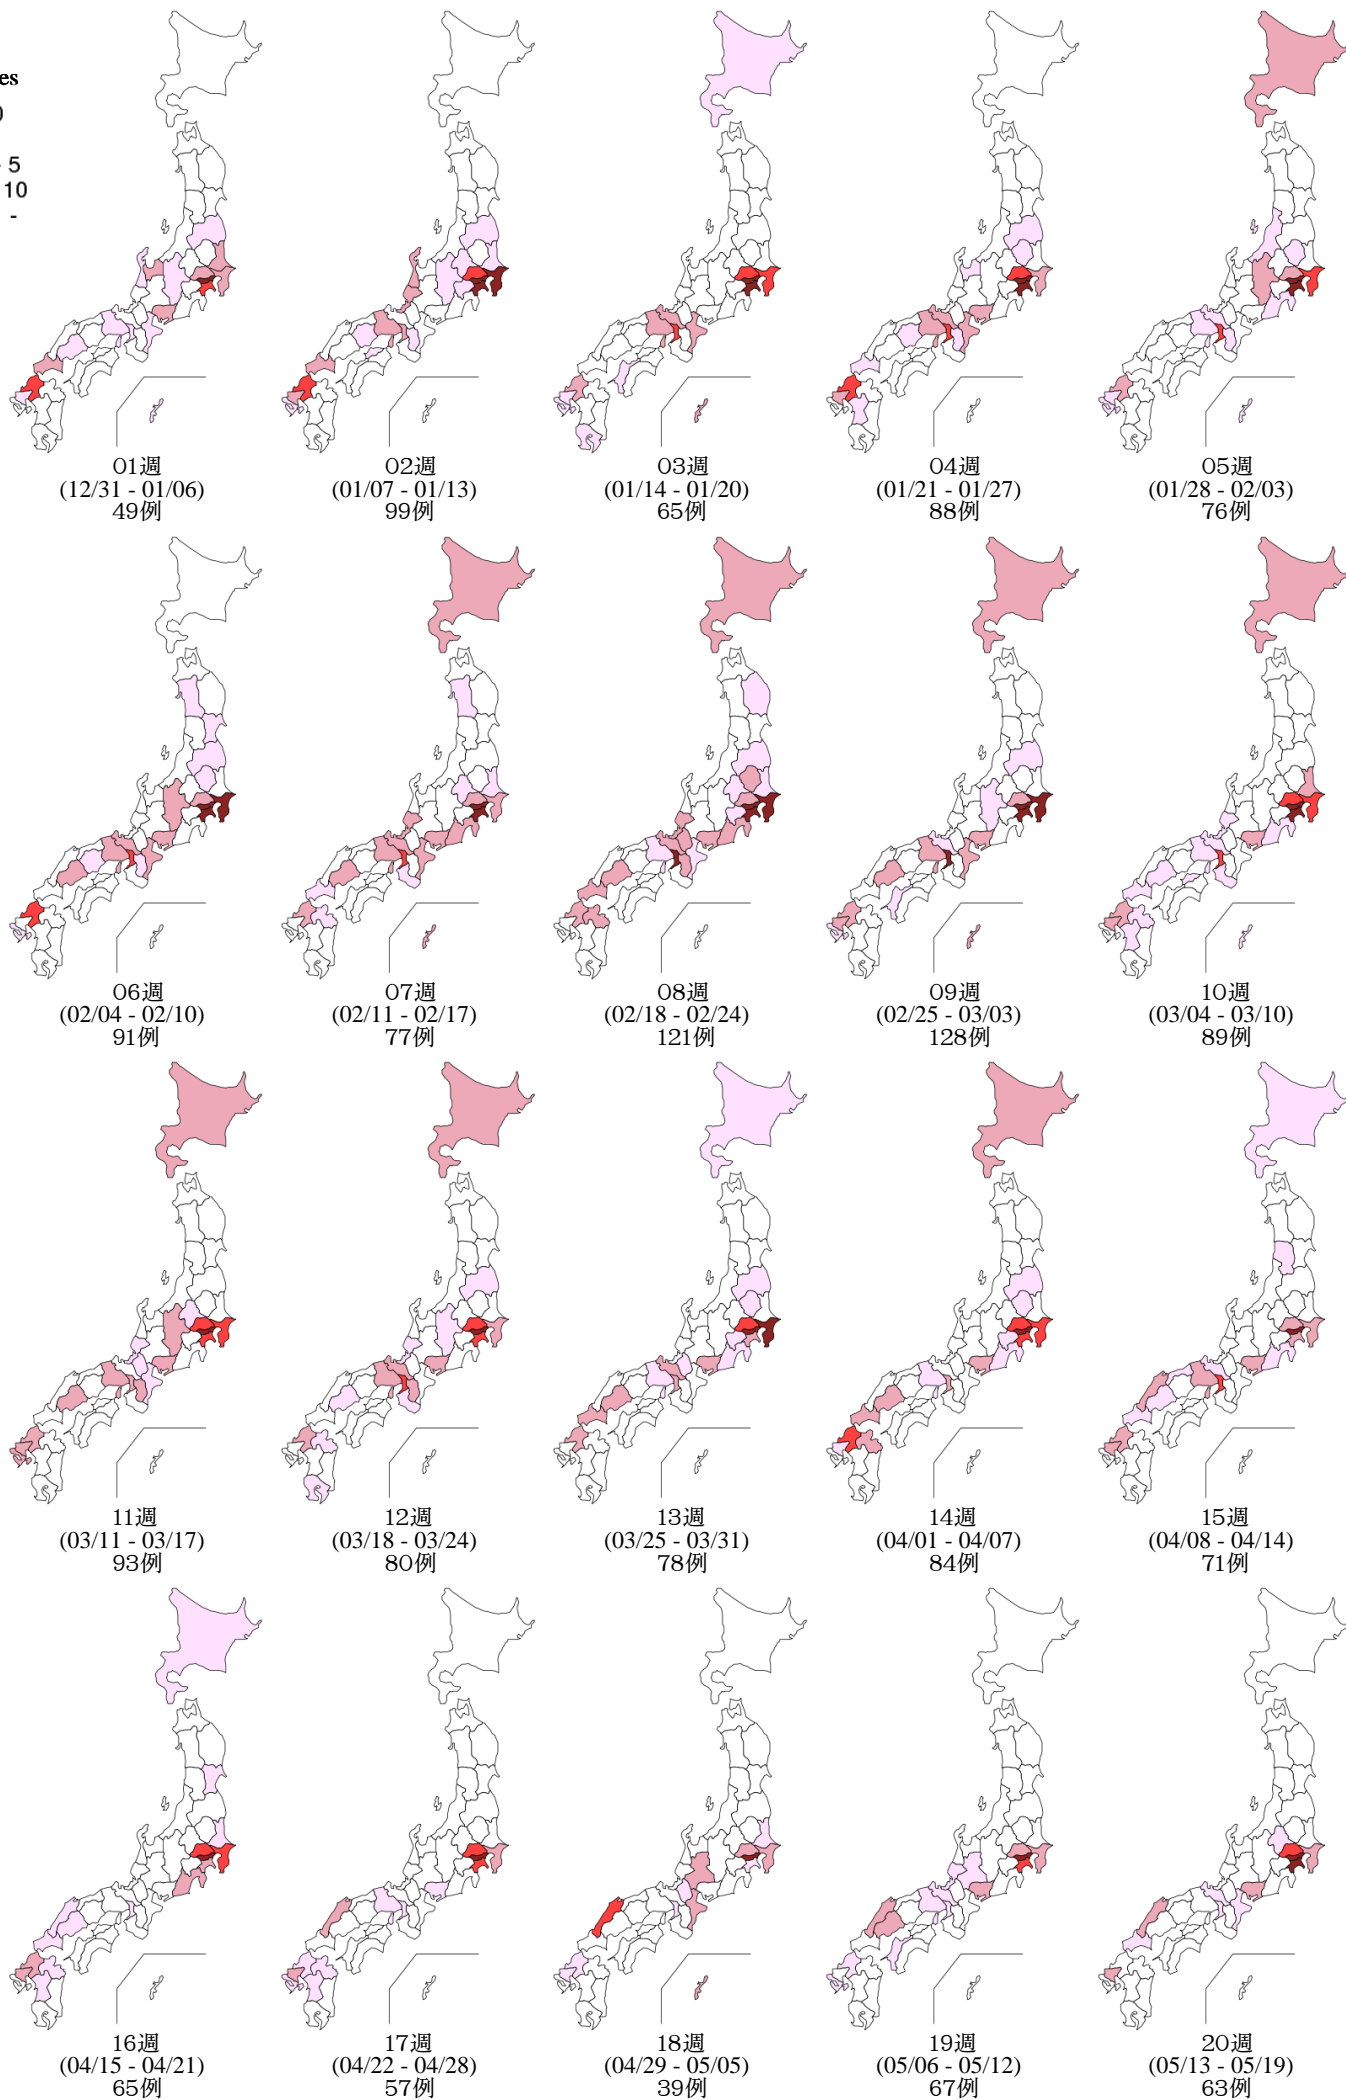

9. 都道府県別風しん週別報告状況 2019年 第1~21週 感染症発生動向調査

2019年05月29日現在

Weekly rubella cases from week 01 to week 21, 2019 (based on diagnosed week as of May 29, 2019)