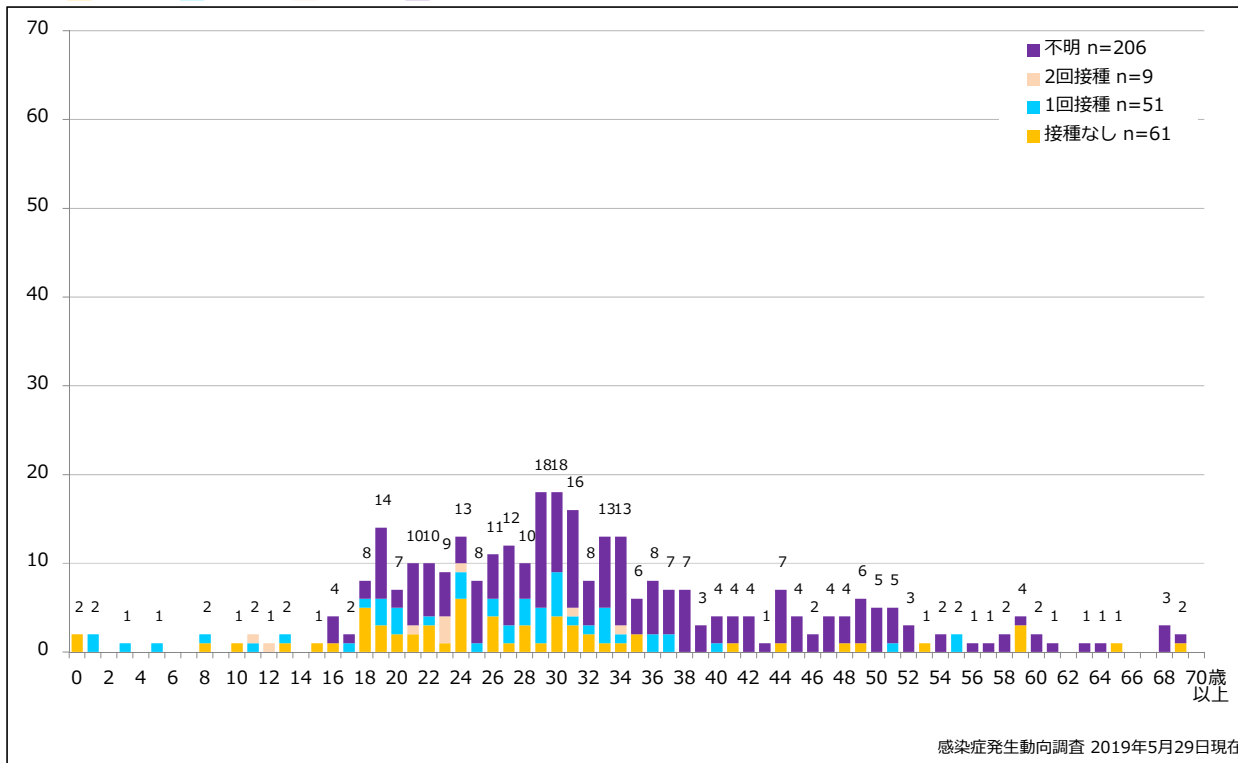

5-1. 年齢群別接種歴別風しん累積報告数 (男性) 2019年 第1~21週 (n=1297)

Cumulative rubella cases (male) by age and vaccinated status, week 1-21, 2019 (as of May 29, 2019)

None RCV1 RCV2 Unknown

5-2. 年齢群別接種歴別風しん累積報告数 (女性) 2019年 第1~21週 (n=327)

Cumulative rubella cases (female) by age and vaccinated status, week 1-21, 2019 (as of May 29, 2019)

None RCV1 RCV2 Unknown

6. 年齢群別風しん累積報告数割合 (男女別) 2019年 第1~21週 (n=1624)

Percentage of cumulative rubella cases (upper: male, bottom: female) by age group, week 1-21, 2019 (as of May 29, 2019)