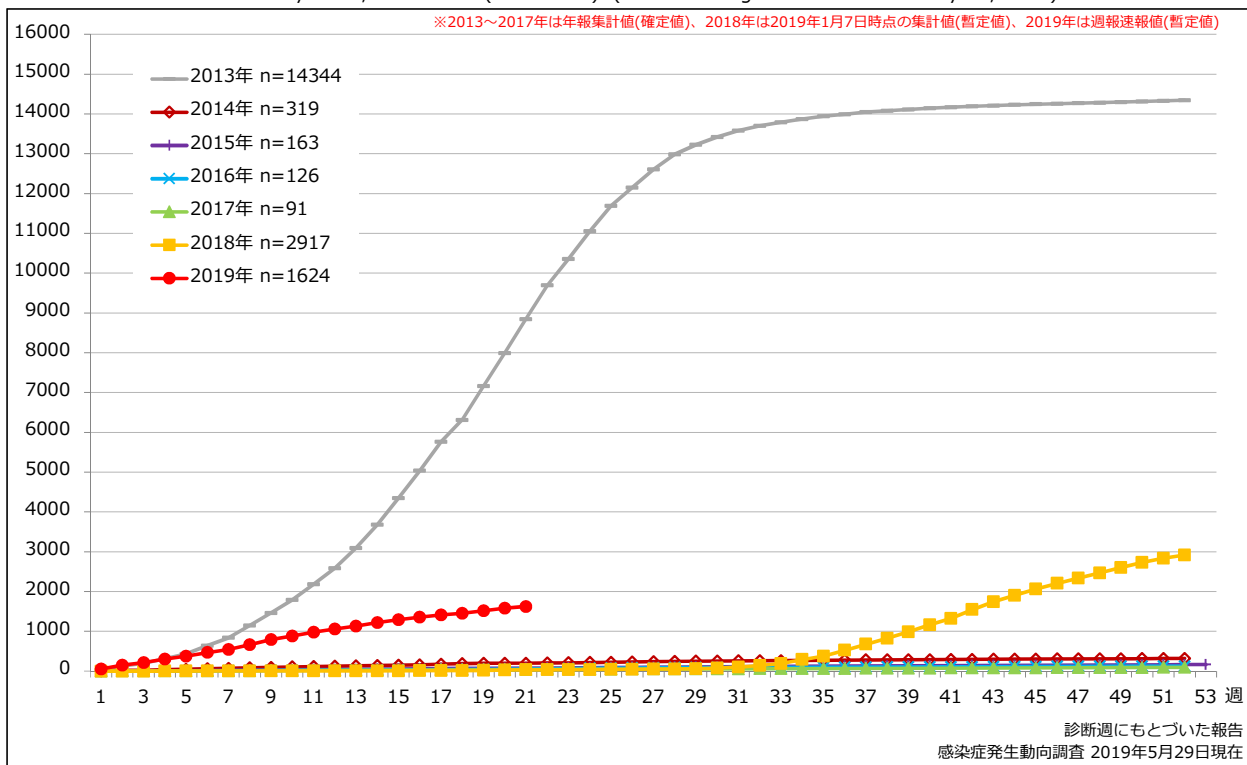

1. 風しん累積報告数の推移 2013～2019年 (第1～21週)

Cumulative rubella cases by week, 2013-2019 (week 1-21) (based on diagnosed week as of May 29, 2019)

2. 週別風しん報告数 2019年 第1～21週 (n=1624)

Weekly rubella cases, week 1-21, 2019 (based on diagnosed week as of May 29, 2019)

3. 都道府県別病型別風しん報告数 2019年 第21週 (n=44)

Reported rubella cases by prefecture and methods of diagnosis in week 21, 2019 (as of May 29, 2019)

4. 都道府県別病型別風しん累積報告数 2019年 第1~21週 (n=1624)

Cumulative rubella cases by prefecture and methods of diagnosis, week 1-21, 2019 (as of May 29, 2019)