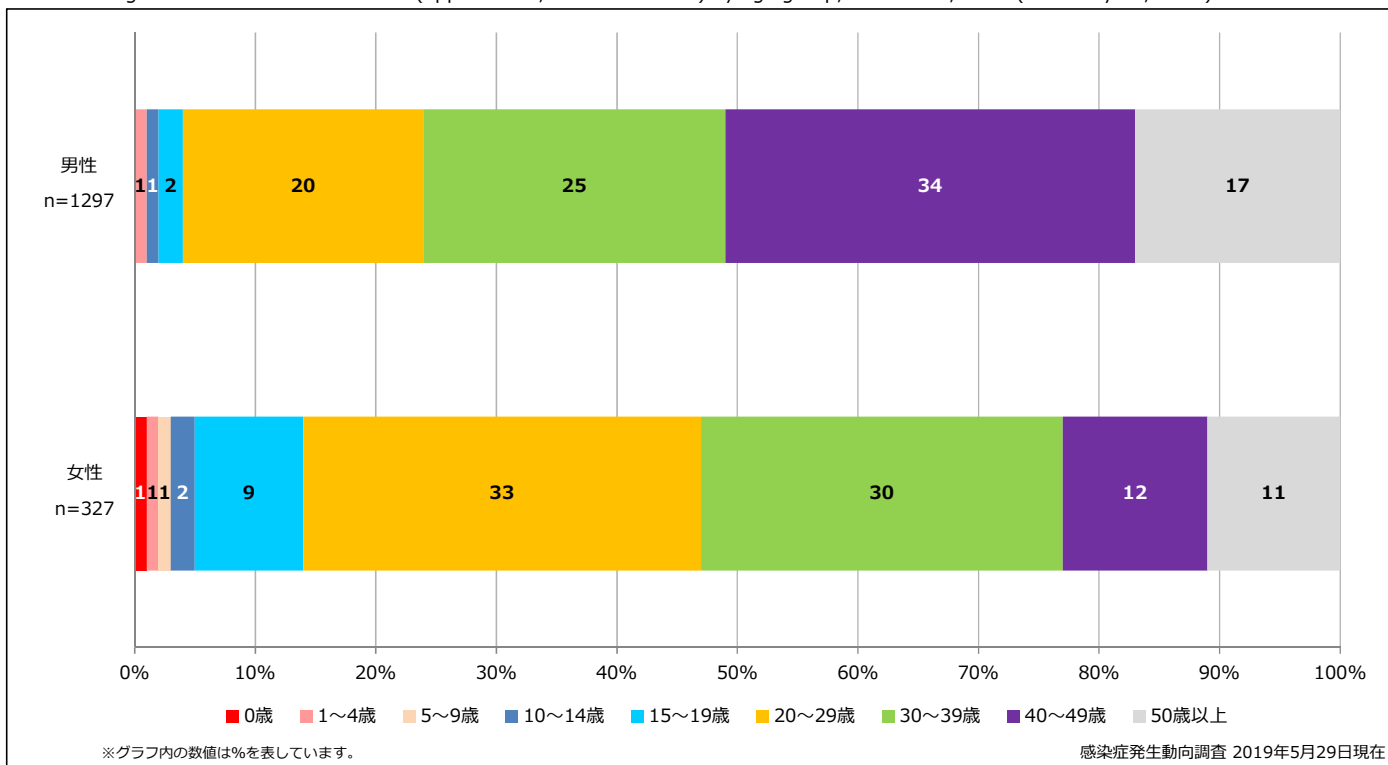

5-1. 年齢群別接種歴別風しん累積報告数 (男性) 2019年 第1~21週 (n=1297)

Cumulative rubella cases (male) by age and vaccinated status, week 1-21, 2019 (as of May 29, 2019)

None RCV1 RCV2 Unknown

5-2. 年齢群別接種歴別風しん累積報告数 (女性) 2019年 第1~21週 (n=327)

Cumulative rubella cases (female) by age and vaccinated status, week 1-21, 2019 (as of May 29, 2019)

None RCV1 RCV2 Unknown

6. 年齢群別風しん累積報告数割合 (男女別) 2019年 第1~21週 (n=1624)

Percentage of cumulative rubella cases (upper: male, bottom: female) by age group, week 1-21, 2019 (as of May 29, 2019)