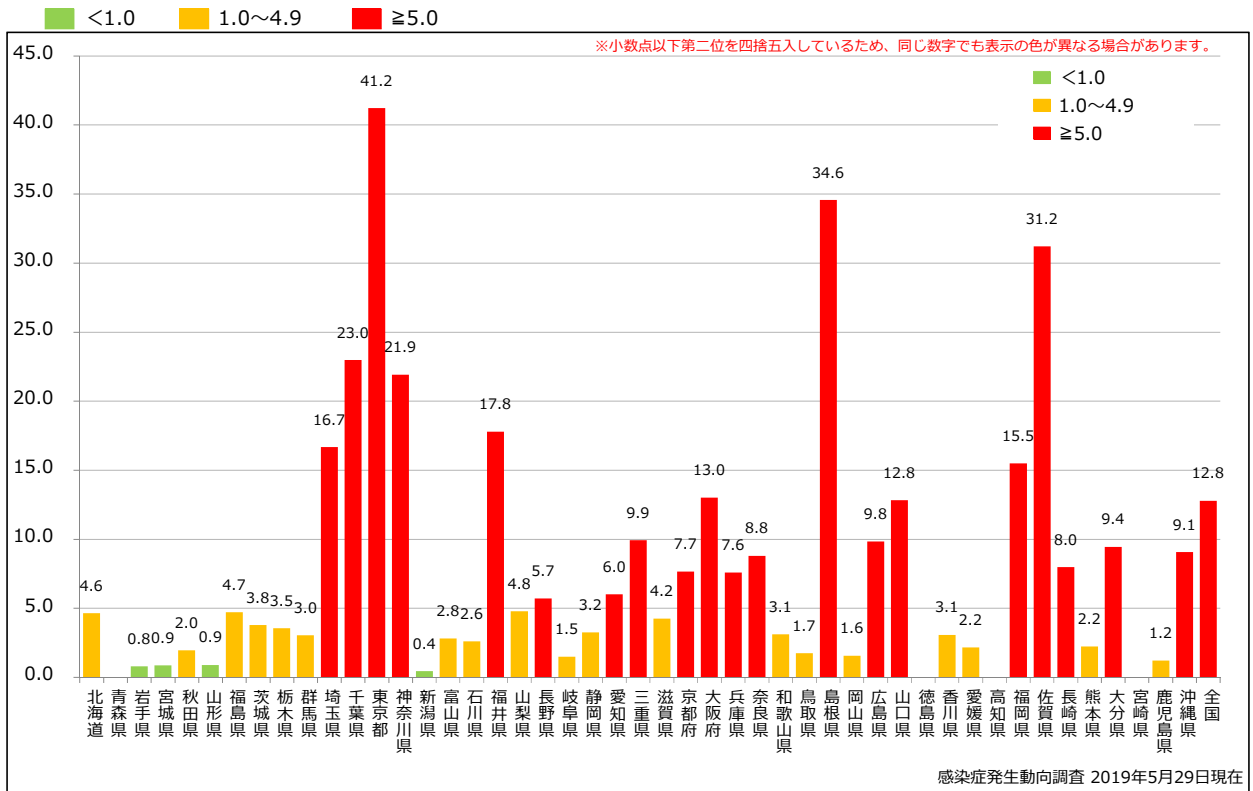

Cumulative rubella cases (female) by age and vaccinated status, week 1-21, 2019 (as of May 29, 2019)

None RCV1 RCV2 Unknown

6. 年齢群別風しん累積報告数割合 (男女別) 2019年 第1~21週 (n=1624)

Percentage of cumulative rubella cases (upper: male, bottom: female) by age group, week 1-21, 2019 (as of May 29, 2019)

7. 週別推定感染地域(国内・外)別風しん報告数 2019年 第1~21週 (n=1624)

Weekly rubella cases by acquired region, week 1-21, 2019 (based on diagnosed week as of May 29, 2019)

Domestic Imported Unspecified Unknown

8. 都道府県別人口百万人あたり風しん報告数 2019年 第1~21週 (n=1624)

Reported rubella cases per 1 million population by prefecture, week 1-21, 2019 (as of May 29, 2019)

追補. 風しん累積報告数の推移 2013~2019年 (第1~21週)

Cumulative rubella cases by week, 2013-2019 (week 1-21) (based on diagnosed week as of May 29, 2019)