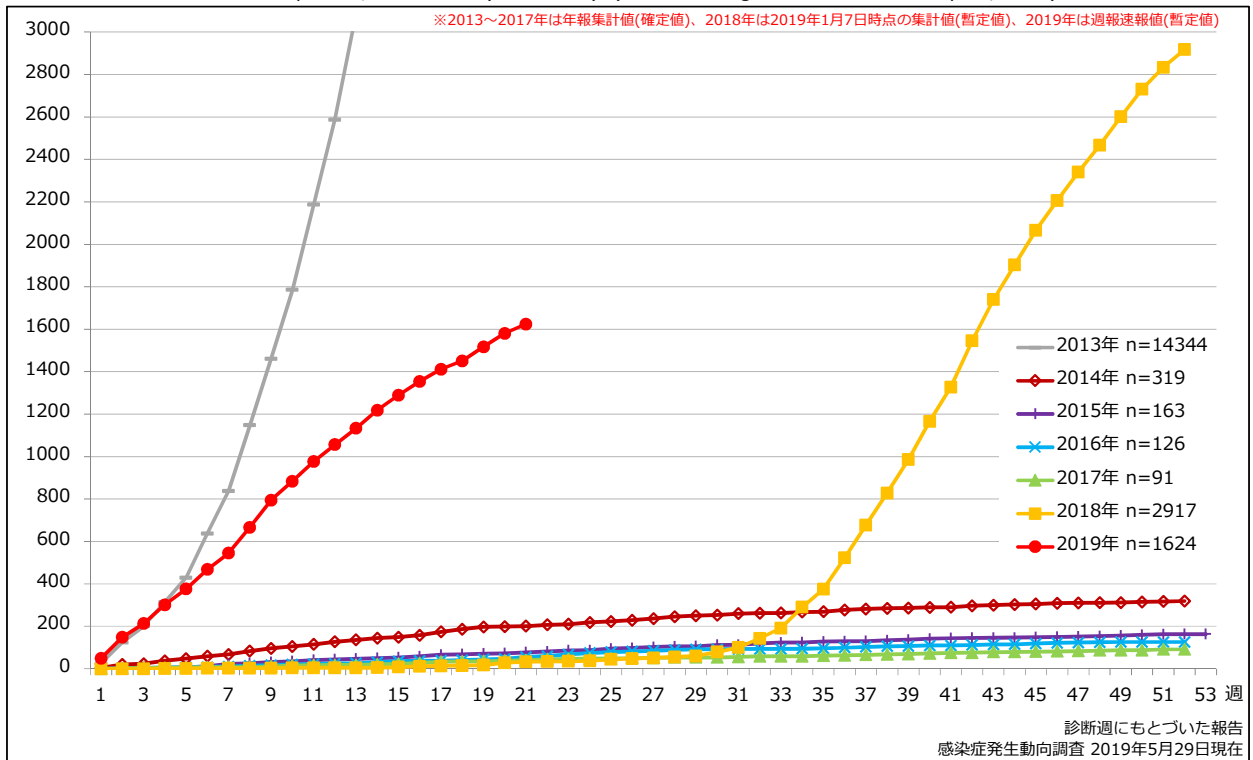

追補. 風しん累積報告数の推移 2013~2019年 (第1~21週)

Cumulative rubella cases by week, 2013-2019 (week 1-21) (based on diagnosed week as of May 29, 2019)