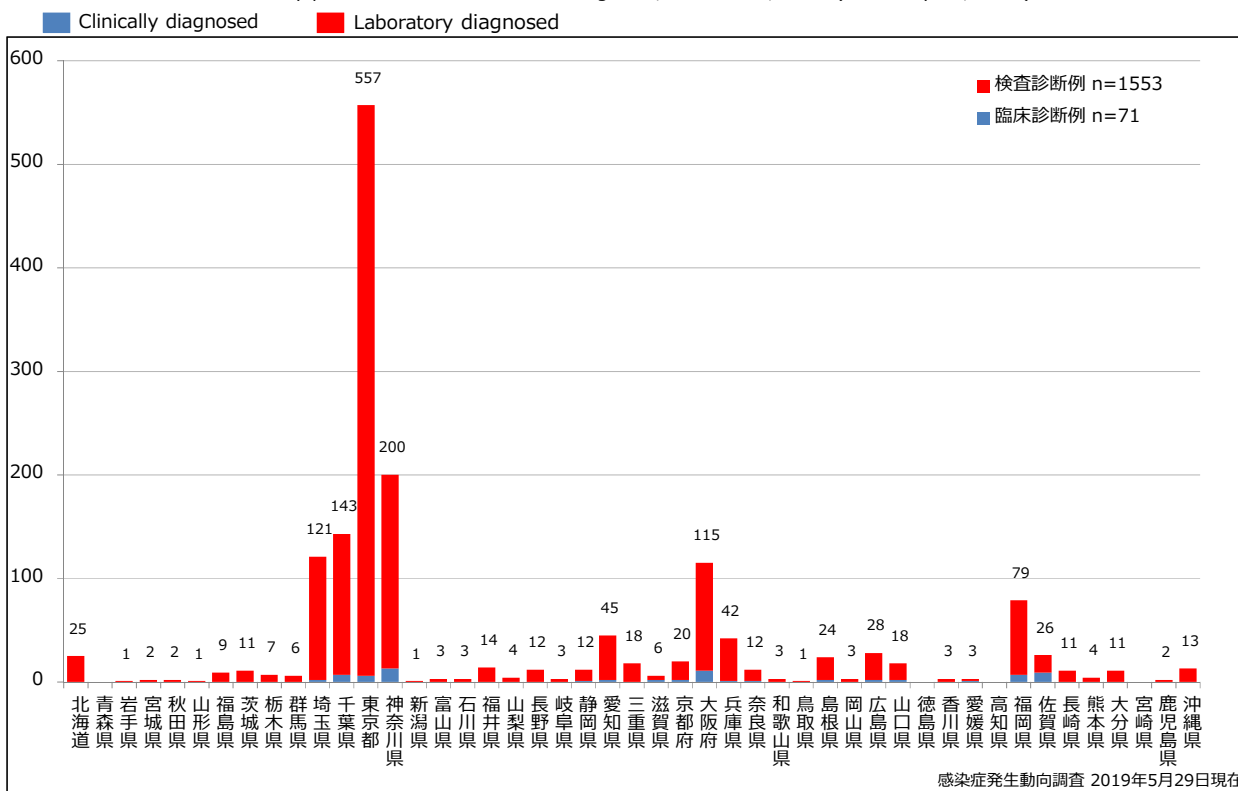

1. 風しん累積報告数の推移 2013～2019年 (第1～21週)

Cumulative rubella cases by week, 2013-2019 (week 1-21) (based on diagnosed week as of May 29, 2019)

2. 週別風しん報告数 2019年 第1～21週 (n=1624)

Weekly rubella cases, week 1-21, 2019 (based on diagnosed week as of May 29, 2019)

3. 都道府県別病型別風しん報告数 2019年 第21週 (n=44)

Reported rubella cases by prefecture and methods of diagnosis in week 21, 2019 (as of May 29, 2019)

4. 都道府県別病型別風しん累積報告数 2019年 第1~21週 (n=1624)

Cumulative rubella cases by prefecture and methods of diagnosis, week 1-21, 2019 (as of May 29, 2019)

5-1. 年齢群別接種歴別風しん累積報告数 (男性) 2019年 第1~21週 (n=1297)

Cumulative rubella cases (male) by age and vaccinated status, week 1-21, 2019 (as of May 29, 2019)

None RCV1 RCV2 Unknown

5-2. 年齢群別接種歴別風しん累積報告数 (女性) 2019年 第1~21週 (n=327)

Cumulative rubella cases (female) by age and vaccinated status, week 1-21, 2019 (as of May 29, 2019)

None RCV1 RCV2 Unknown

6. 年齢群別風しん累積報告数割合 (男女別) 2019年 第1~21週 (n=1624)

Percentage of cumulative rubella cases (upper: male, bottom: female) by age group, week 1-21, 2019 (as of May 29, 2019)