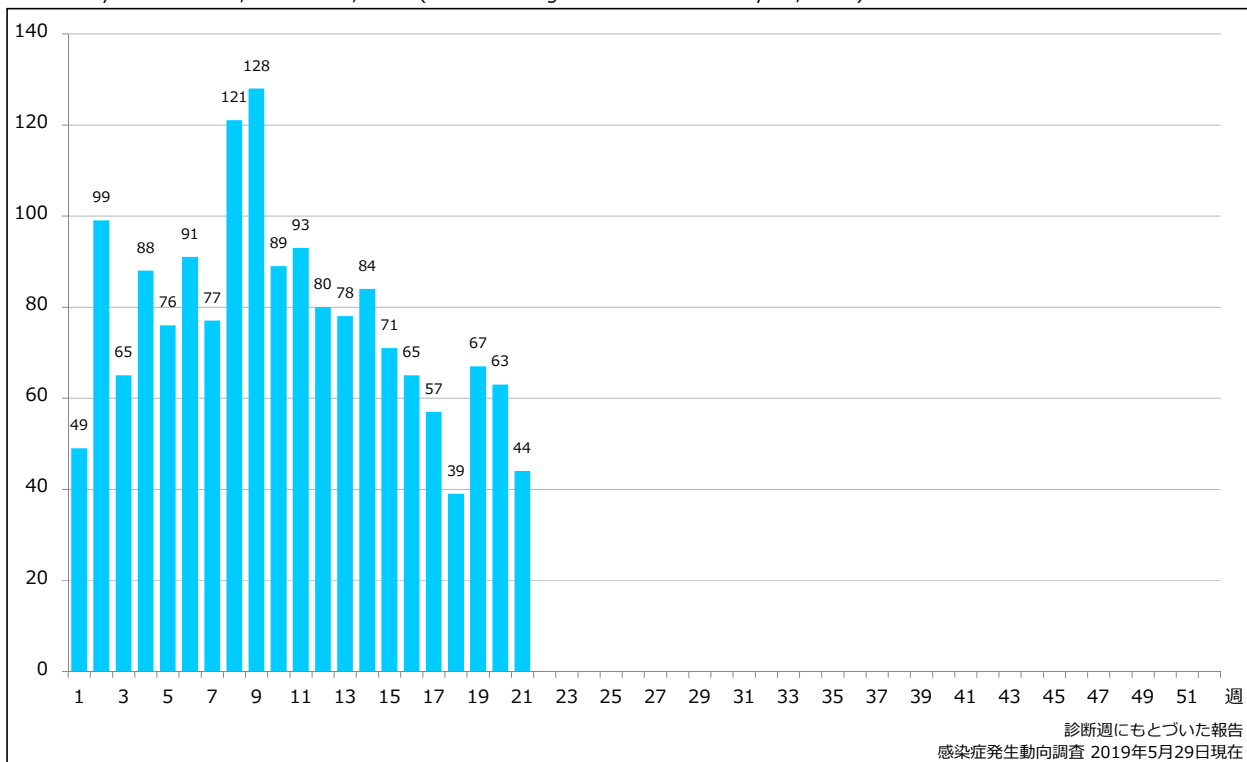

1. 風しん累積報告数の推移 2013～2019年 (第1～21週)

Cumulative rubella cases by week, 2013-2019 (week 1-21) (based on diagnosed week as of May 29, 2019)

2. 週別風しん報告数 2019年 第1～21週 (n=1624)

Weekly rubella cases, week 1-21, 2019 (based on diagnosed week as of May 29, 2019)

3. 都道府県別病型別風しん報告数 2019年 第21週 (n=44)

Reported rubella cases by prefecture and methods of diagnosis in week 21, 2019 (as of May 29, 2019)

4. 都道府県別病型別風しん累積報告数 2019年 第1~21週 (n=1624)

Cumulative rubella cases by prefecture and methods of diagnosis, week 1-21, 2019 (as of May 29, 2019)