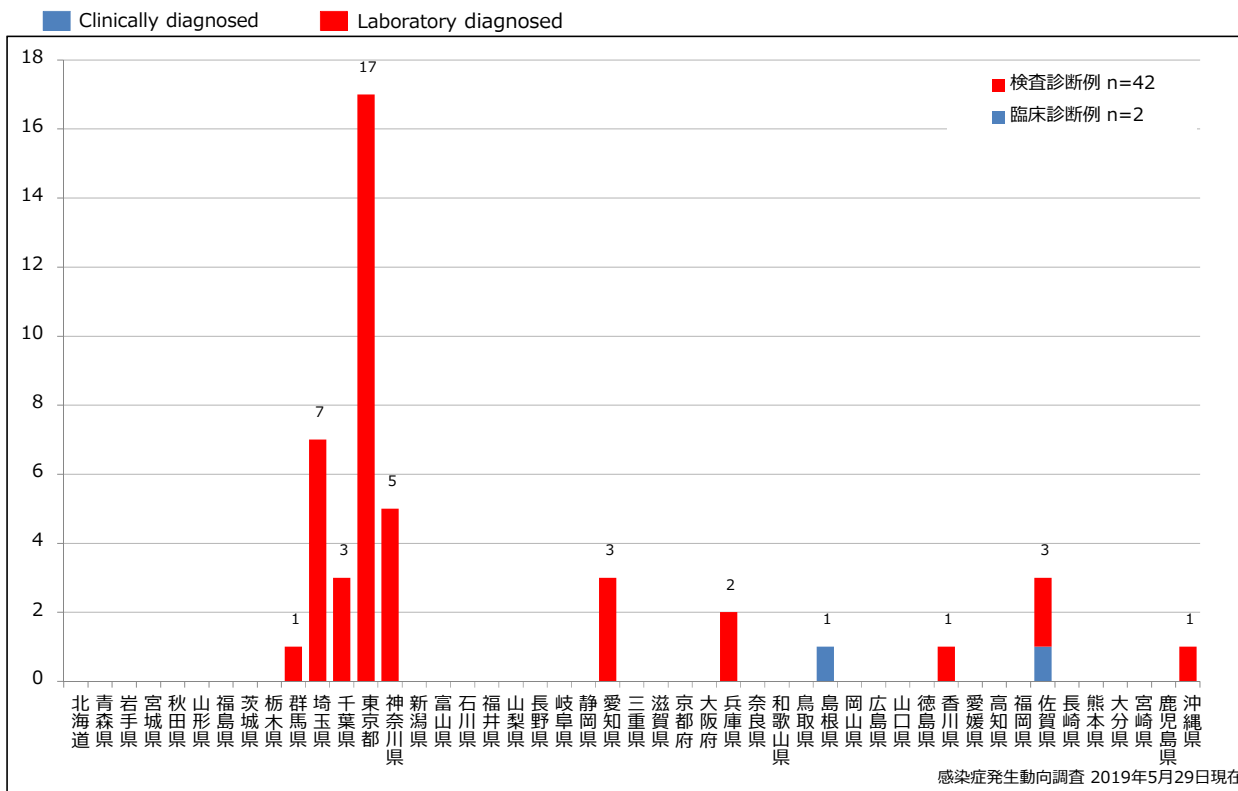

1. 風しん累積報告数の推移 2013～2019年 (第1～21週)

Cumulative rubella cases by week, 2013-2019 (week 1-21) (based on diagnosed week as of May 29, 2019)

2. 週別風しん報告数 2019年 第1～21週 (n=1624)

Weekly rubella cases, week 1-21, 2019 (based on diagnosed week as of May 29, 2019)

3. 都道府県別病型別風しん報告数 2019年 第21週 (n=44)

Reported rubella cases by prefecture and methods of diagnosis in week 21, 2019 (as of May 29, 2019)

4. 都道府県別病型別風しん累積報告数 2019年 第1~21週 (n=1624)

Cumulative rubella cases by prefecture and methods of diagnosis, week 1-21, 2019 (as of May 29, 2019)

5-1. 年齢群別接種歴別風しん累積報告数 (男性) 2019年 第1~21週 (n=1297)

Cumulative rubella cases (male) by age and vaccinated status, week 1-21, 2019 (as of May 29, 2019)

None RCV1 RCV2 Unknown

5-2. 年齢群別接種歴別風しん累積報告数 (女性) 2019年 第1~21週 (n=327)

Cumulative rubella cases (female) by age and vaccinated status, week 1-21, 2019 (as of May 29, 2019)

None RCV1 RCV2 Unknown

6. 年齢群別風しん累積報告数割合 (男女別) 2019年 第1~21週 (n=1624)

Percentage of cumulative rubella cases (upper: male, bottom: female) by age group, week 1-21, 2019 (as of May 29, 2019)