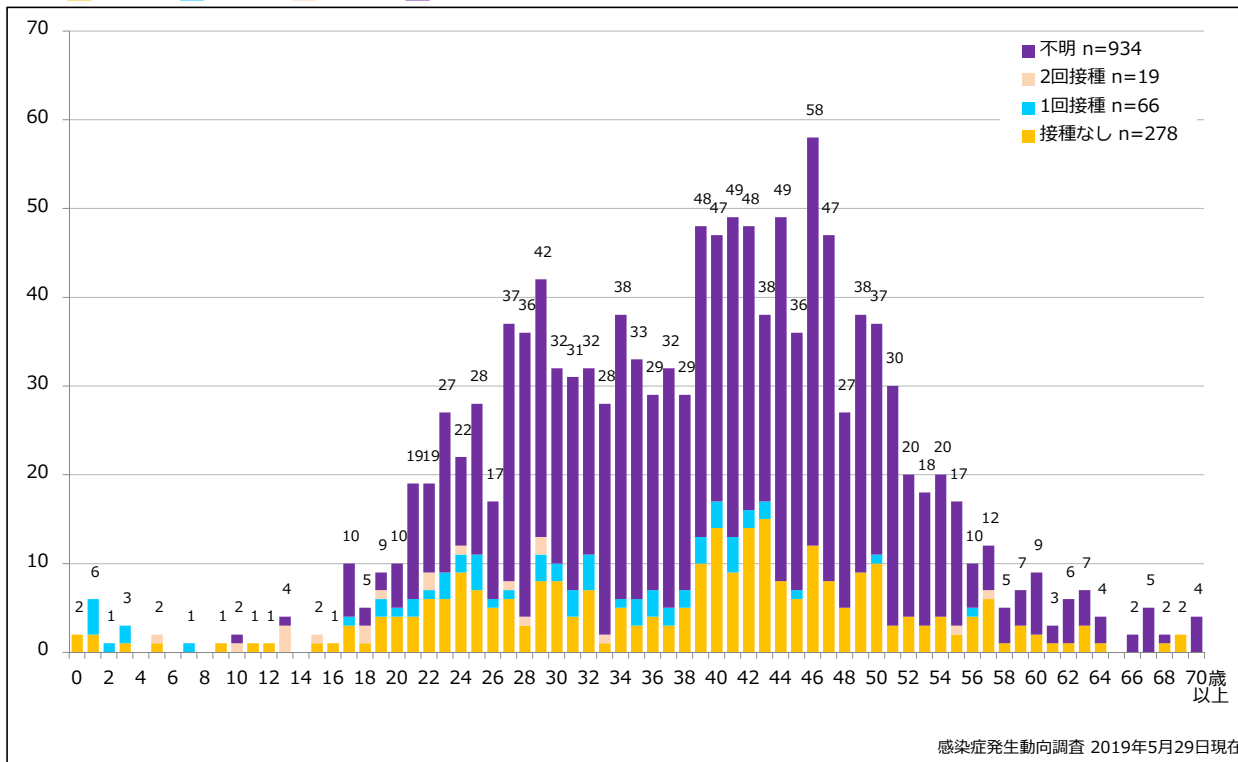

1. 風しん累積報告数の推移 2013～2019年 (第1～21週)

Cumulative rubella cases by week, 2013-2019 (week 1-21) (based on diagnosed week as of May 29, 2019)

2. 週別風しん報告数 2019年 第1～21週 (n=1624)

Weekly rubella cases, week 1-21, 2019 (based on diagnosed week as of May 29, 2019)

3. 都道府県別病型別風しん報告数 2019年 第21週 (n=44)

Reported rubella cases by prefecture and methods of diagnosis in week 21, 2019 (as of May 29, 2019)

4. 都道府県別病型別風しん累積報告数 2019年 第1~21週 (n=1624)

Cumulative rubella cases by prefecture and methods of diagnosis, week 1-21, 2019 (as of May 29, 2019)

5-1. 年齢群別接種歴別風しん累積報告数 (男性) 2019年 第1~21週 (n=1297)

Cumulative rubella cases (male) by age and vaccinated status, week 1-21, 2019 (as of May 29, 2019)

None RCV1 RCV2 Unknown

5-2. 年齢群別接種歴別風しん累積報告数 (女性) 2019年 第1~21週 (n=327)

Cumulative rubella cases (female) by age and vaccinated status, week 1-21, 2019 (as of May 29, 2019)

None RCV1 RCV2 Unknown

6. 年齢群別風しん累積報告数割合 (男女別) 2019年 第1~21週 (n=1624)

Percentage of cumulative rubella cases (upper: male, bottom: female) by age group, week 1-21, 2019 (as of May 29, 2019)