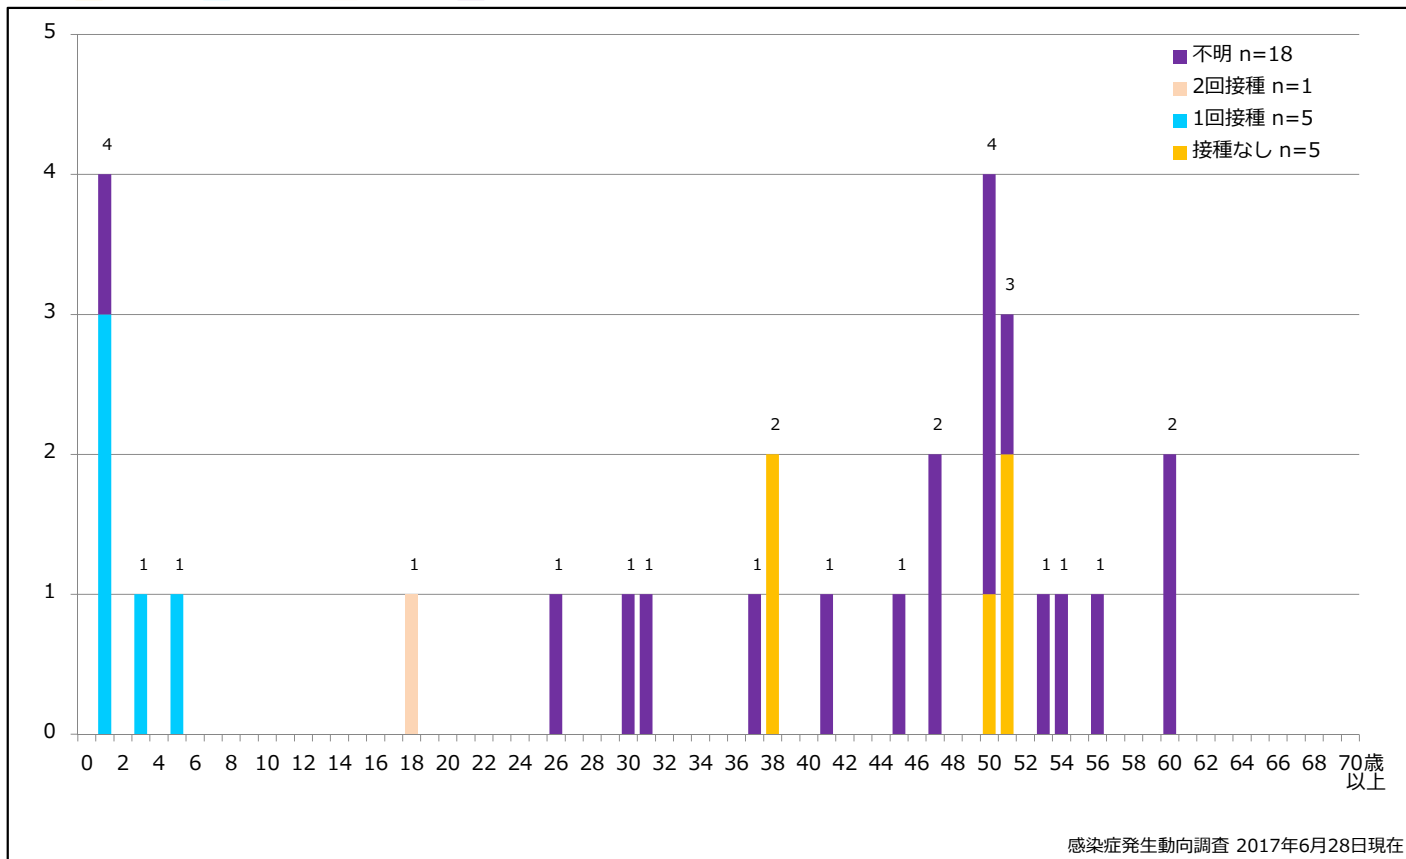

### 4. 都道府県別病型別風しん累積報告数 2017年 第1~25週 (n=46)

Cumulative rubella cases by prefecture and methods of diagnosis, week 1-25, 2017 (as of June 28, 2017)

■ Clinically diagnosed ■ Laboratory diagnosed

### 5-1. 年齢群別接種歴別風しん累積報告数 (男性) 2017年 第1~25週 (n=29)

Cumulative rubella cases (male) by age and vaccinated status, week 1-25, 2017 (as of June 28, 2017)

None RCV1 RCV2 Unknown