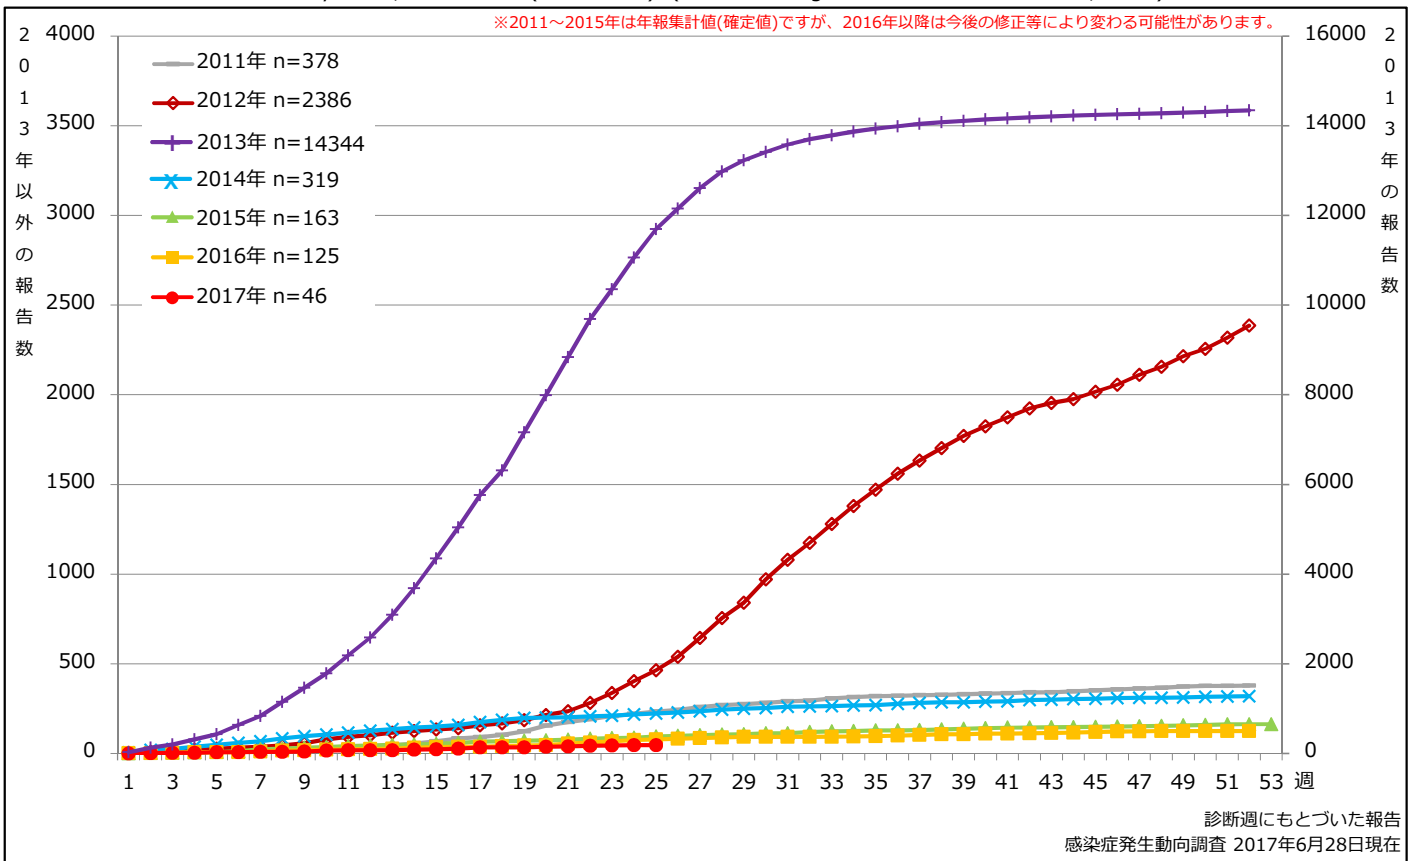

### 1. 風しん累積報告数の推移 2011~2017年 (第1~25週)

Cumulative rubella cases by week, 2011-2017 (week 1-25) (based on diagnosed week as of June 28, 2017)

### 2. 週別風しん報告数 2017年 第1~25週 (n=46)

Weekly rubella cases, week 1-25, 2017 (based on diagnosed week as of June 28, 2017)