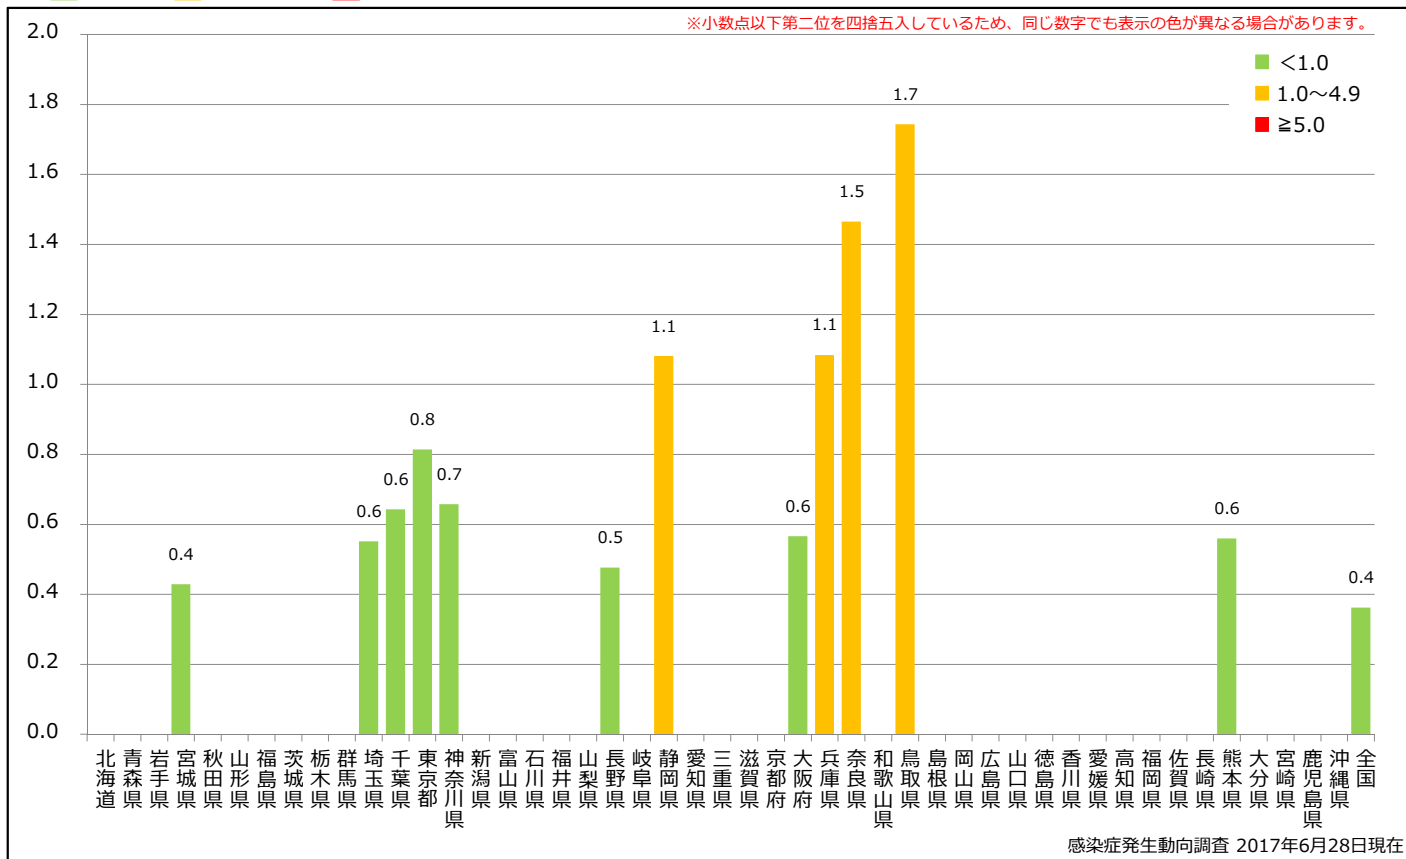

8. 都道府県別人口百万人あたり風しん報告数 2017年 第1~25週 (n=46)

Reported rubella cases per 1 million population by prefecture, week 1-25, 2017 (as of June 28, 2017)

■ <1.0 ■ 1.0~4.9 ■ ≥5.0