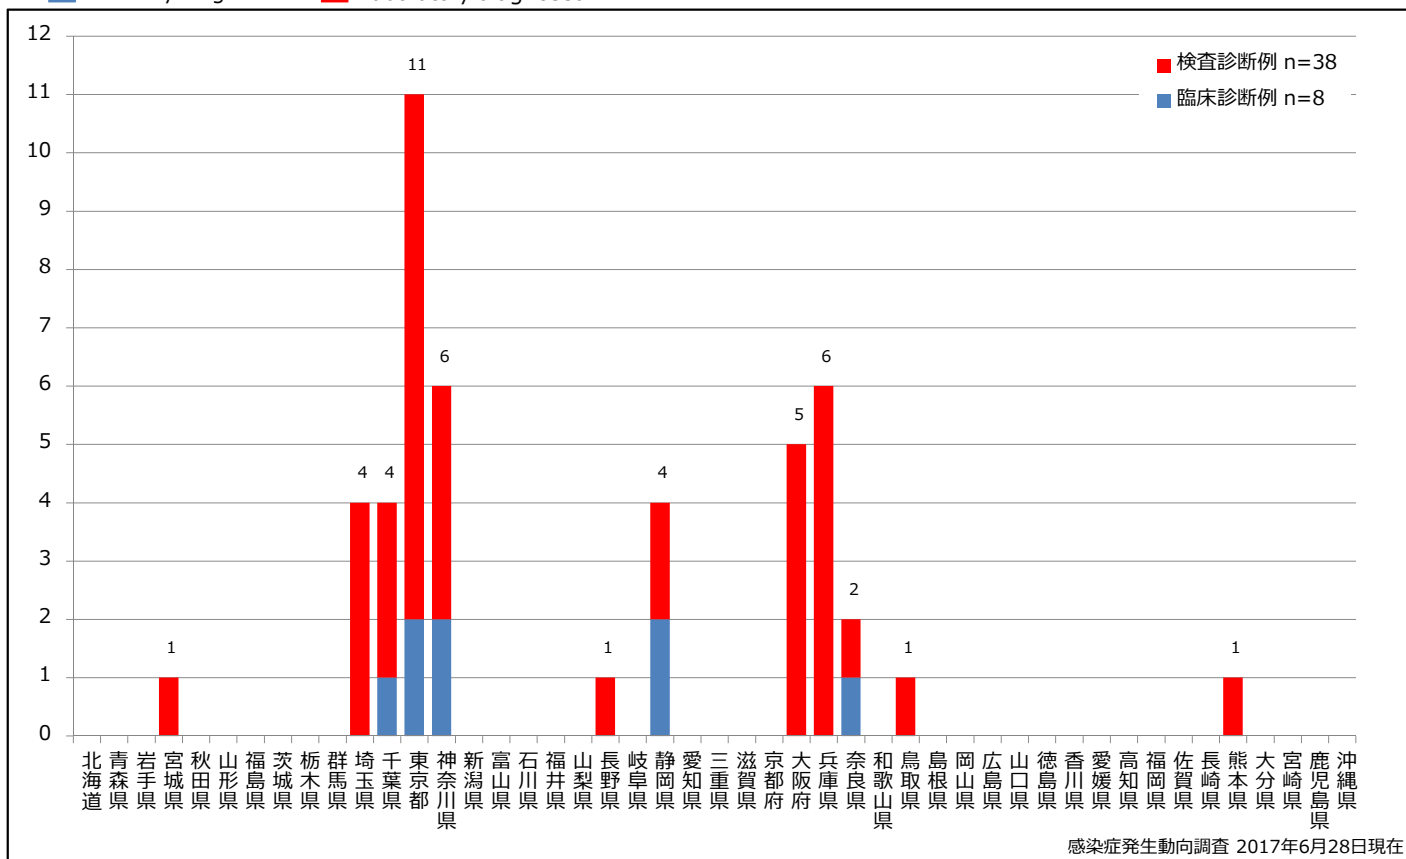

### 3. 都道府県別病型別風しん報告数 2017年 第25週 (n=0)

Reported rubella cases by prefecture and methods of diagnosis in week 25, 2017 (as of June 28, 2017)

■ Clinically diagnosed ■ Laboratory diagnosed

### 5-1. 年齢群別接種歴別風しん累積報告数 (男性) 2017年 第1~25週 (n=29)

Cumulative rubella cases (male) by age and vaccinated status, week 1-25, 2017 (as of June 28, 2017)

None RCV1 RCV2 Unknown