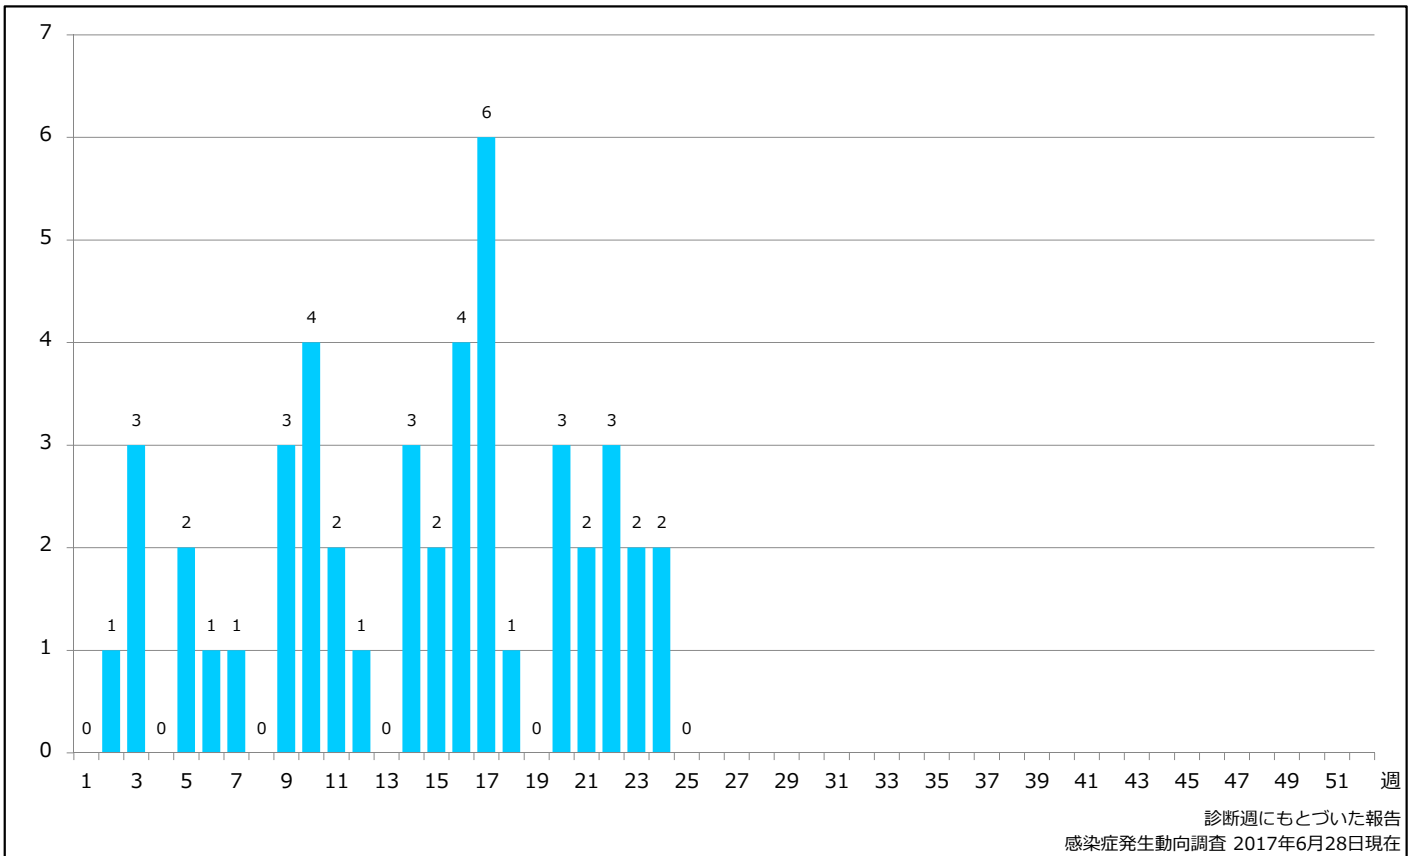

### 1. 風しん累積報告数の推移 2011~2017年 (第1~25週)

Cumulative rubella cases by week, 2011-2017 (week 1-25) (based on diagnosed week as of June 28, 2017)

### 2. 週別風しん報告数 2017年 第1~25週 (n=46)

Weekly rubella cases, week 1-25, 2017 (based on diagnosed week as of June 28, 2017)