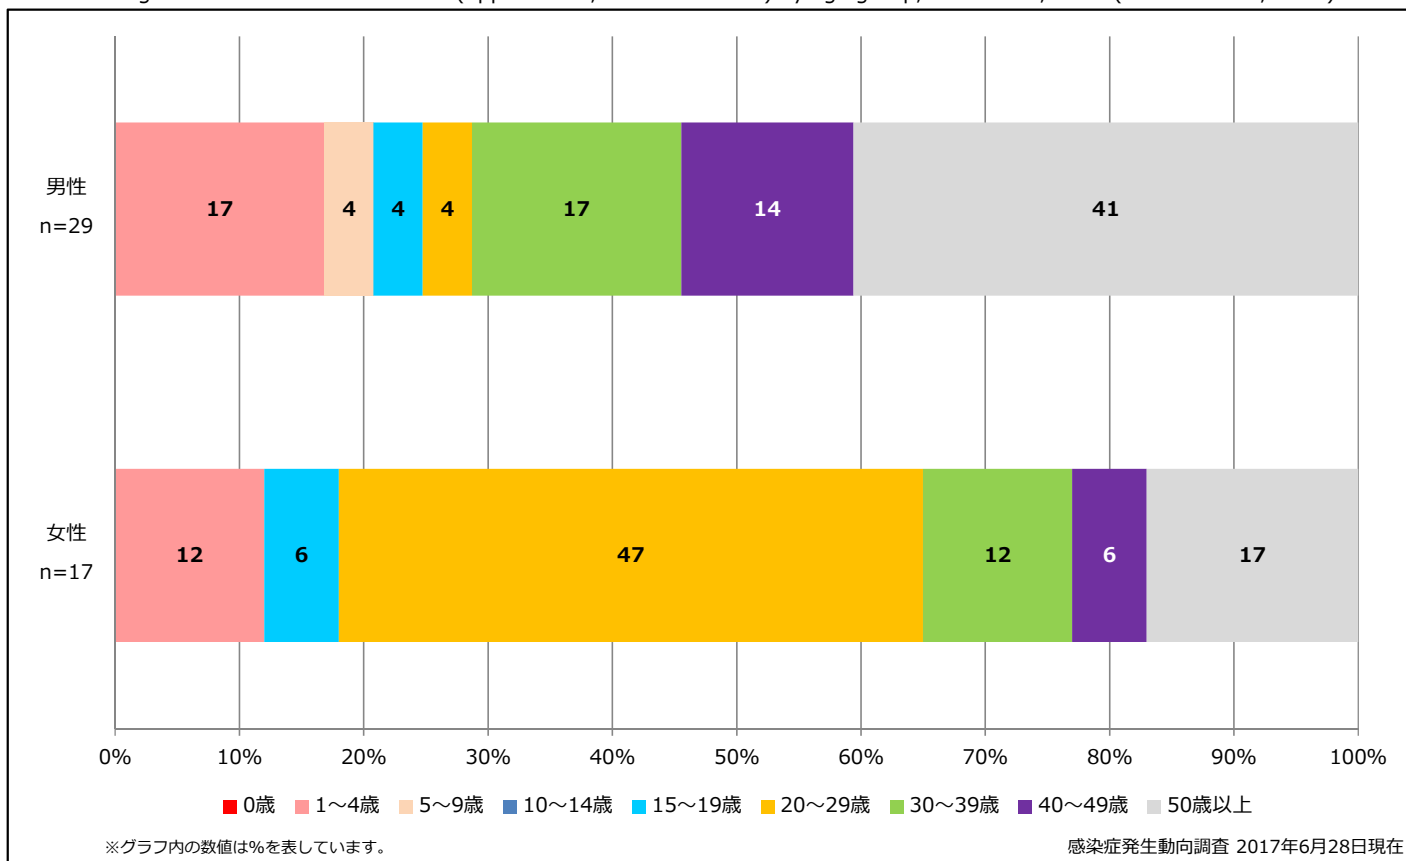

### 5-1. 年齢群別接種歴別風しん累積報告数 (男性) 2017年 第1~25週 (n=29)

Cumulative rubella cases (male) by age and vaccinated status, week 1-25, 2017 (as of June 28, 2017)

None RCV1 RCV2 Unknown

### 5-2. 年齢群別接種歴別風しん累積報告数 (女性) 2017年 第1~25週 (n=17)

Cumulative rubella cases (female) by age and vaccinated status, week 1-25, 2017 (as of June 28, 2017)

None RCV1 RCV2 Unknown

### 6. 年齢群別風しん累積報告数割合 (男女別) 2017年 第1~25週 (n=46)

Percentage of cumulative rubella cases (upper: male, bottom: female) by age group, week 1-25, 2017 (as of June 28, 2017)