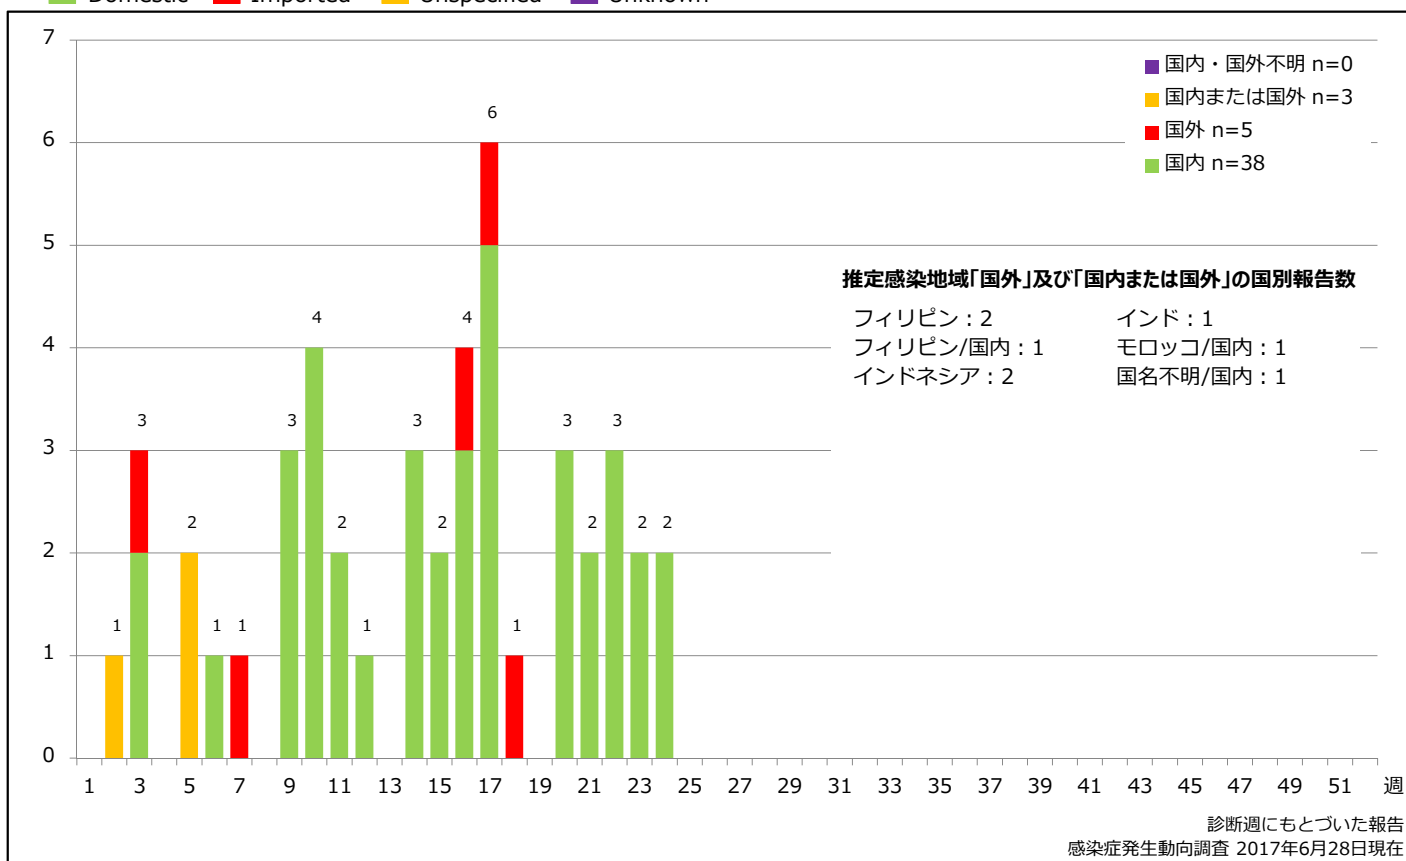

7. 週別推定感染地域(国内・外)別風しん報告数 2017年 第1~25週 (n=46)

Weekly rubella cases by acquired region, week 1-25, 2017 (based on diagnosed week as of June 28, 2017)

Domestic Imported Unspecified Unknown