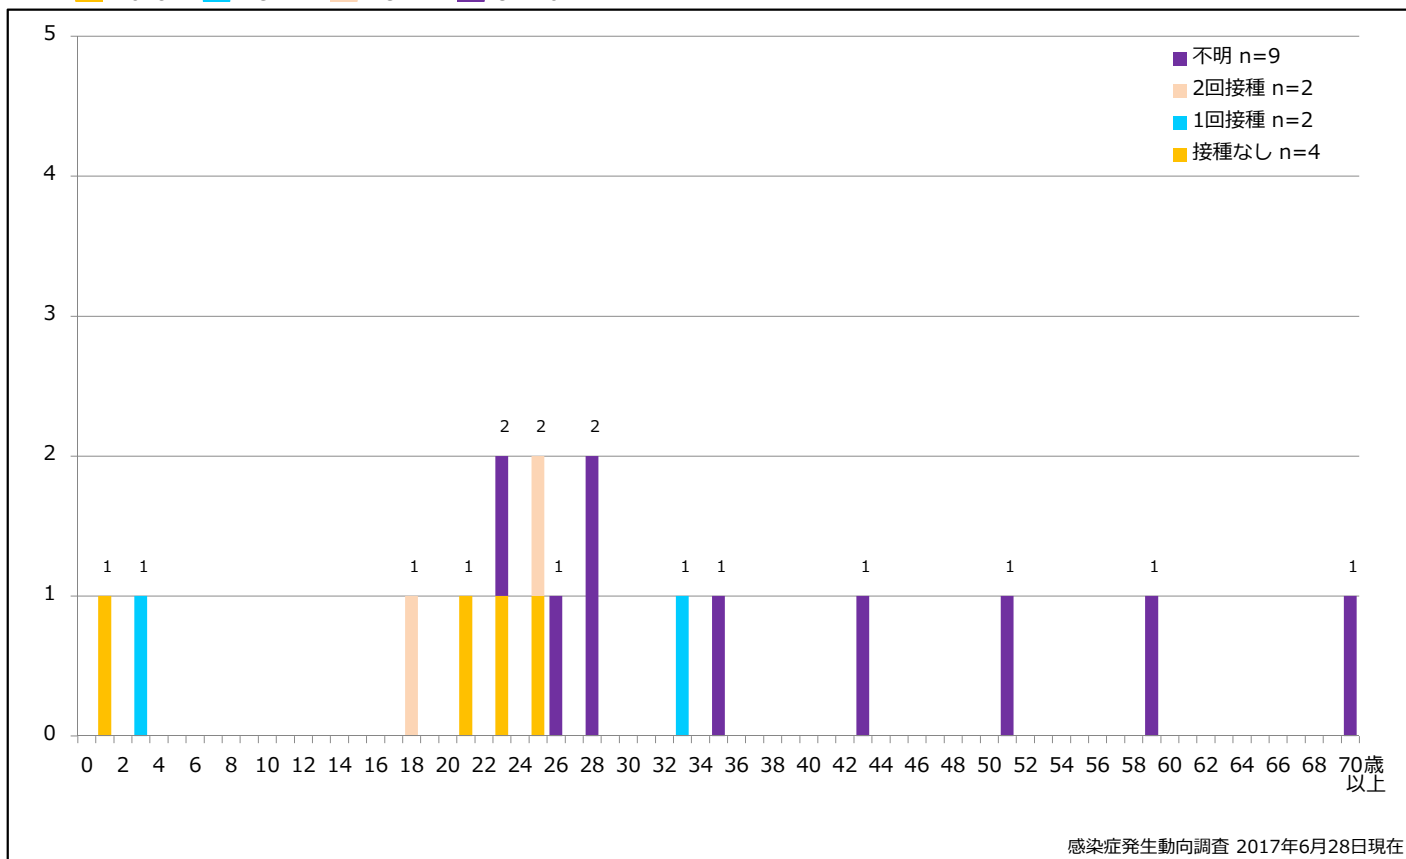

### 5-1. 年齢群別接種歴別風しん累積報告数 (男性) 2017年 第1~25週 (n=29)

Cumulative rubella cases (male) by age and vaccinated status, week 1-25, 2017 (as of June 28, 2017)

None RCV1 RCV2 Unknown

### 5-2. 年齢群別接種歴別風しん累積報告数 (女性) 2017年 第1~25週 (n=17)

Cumulative rubella cases (female) by age and vaccinated status, week 1-25, 2017 (as of June 28, 2017)

None RCV1 RCV2 Unknown