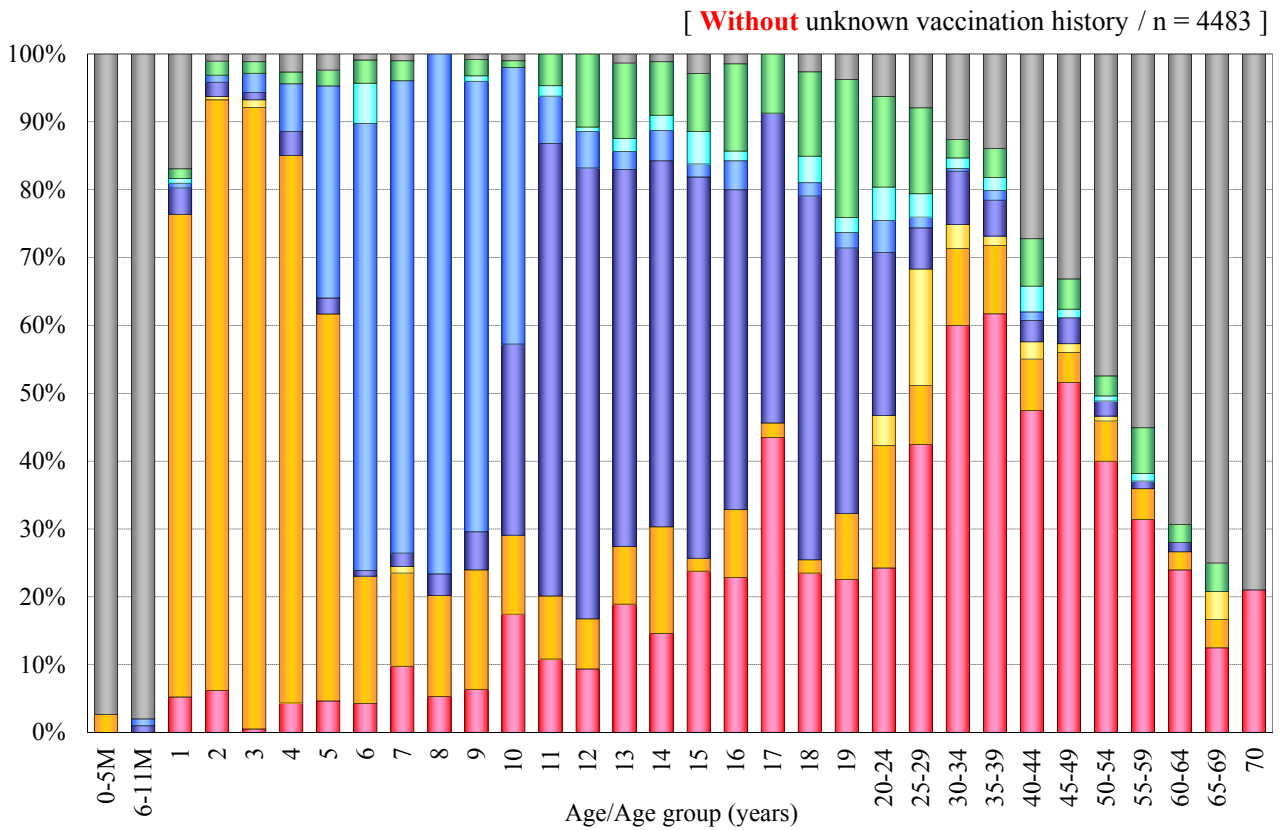

Age distribution of measles vaccination history in Japan, 2015

- National Epidemiological Surveillance of Vaccine-Preventable Diseases, 2015 -

Me : measles vaccine / MR : measles-rubella combined vaccine / MMR : measles-mumps-rubella combined vaccine