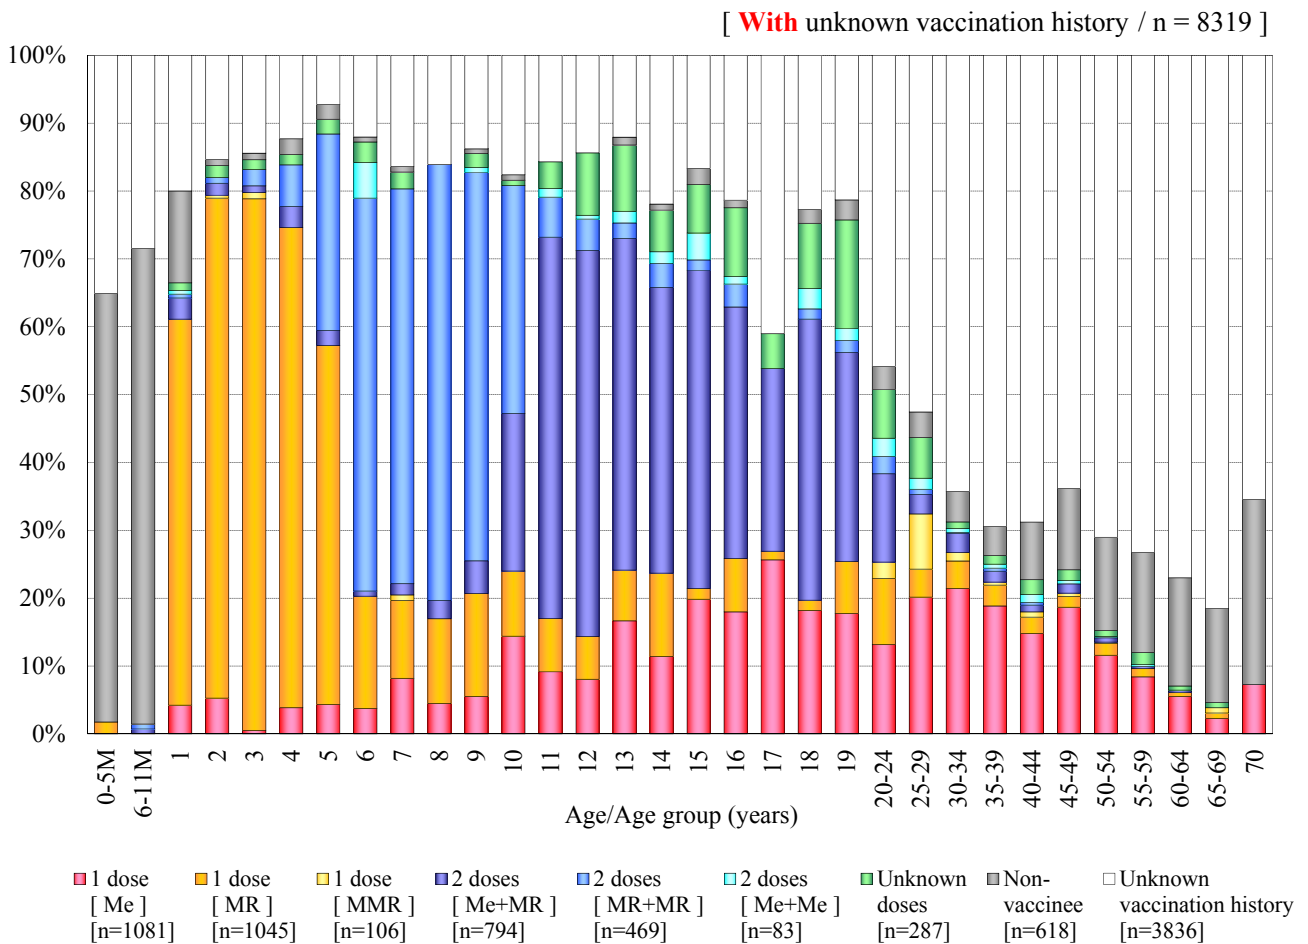

Age distribution of measles vaccination history in Japan, 2015

- National Epidemiological Surveillance of Vaccine-Preventable Diseases, 2015 -

Me : measles vaccine / MR : measles-rubella combined vaccine / MMR : measles-mumps-rubella combined vaccine